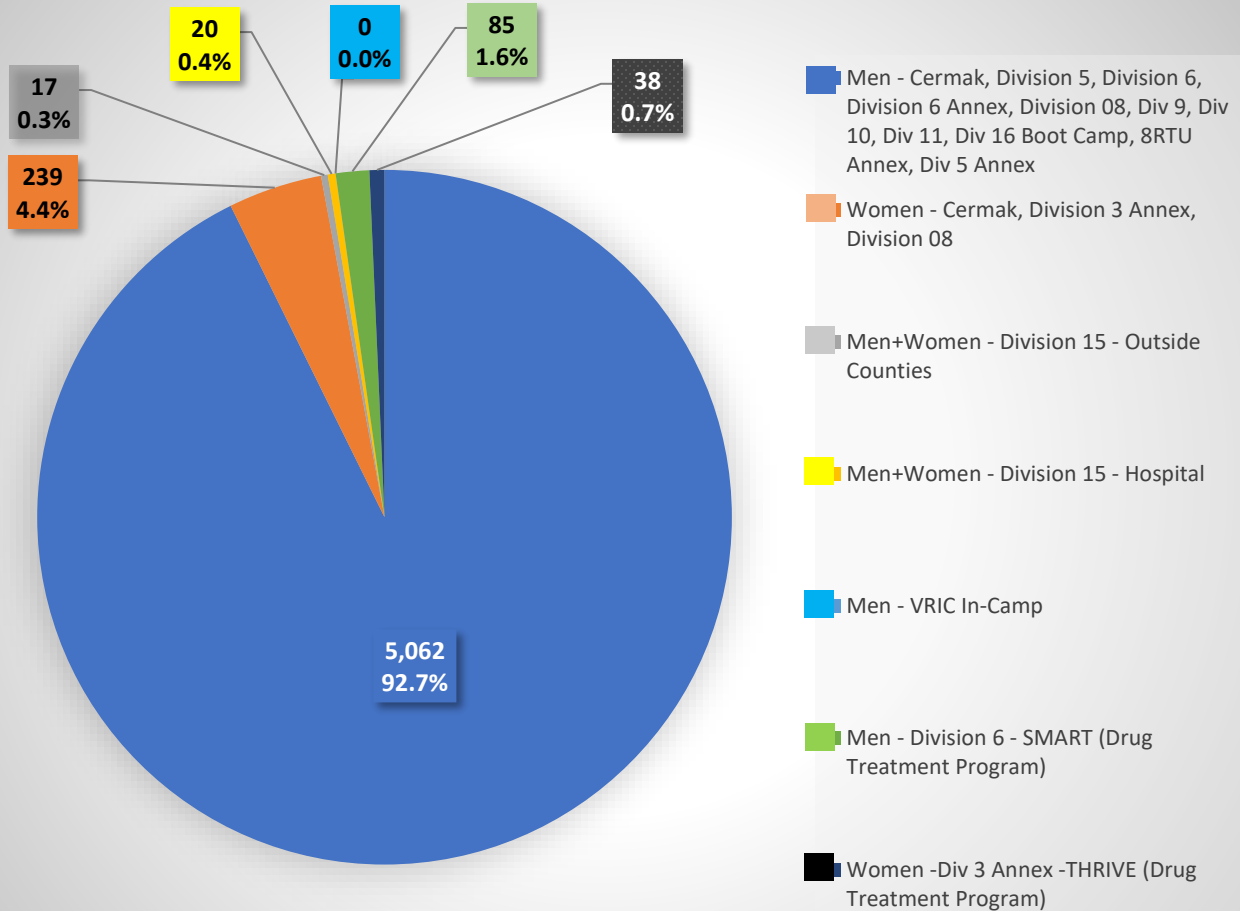

## 10/27/2022

Under the Custody of the Sheriff	
Total Male and Female	7,484
Jail Population	5,461
Community Corrections	2,023

### Jail Population - Behind the Walls

#### Race Distribution

#### Age Distribution