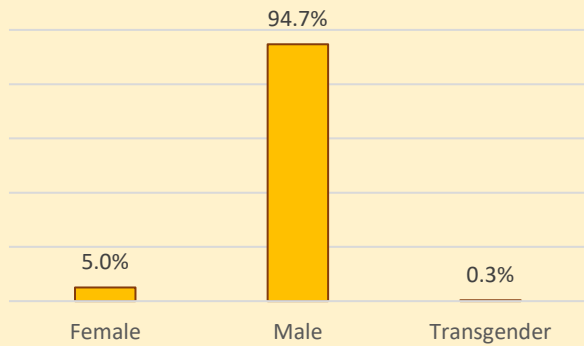

CCSO Population Demographics

In Confinement

Gender Distribution