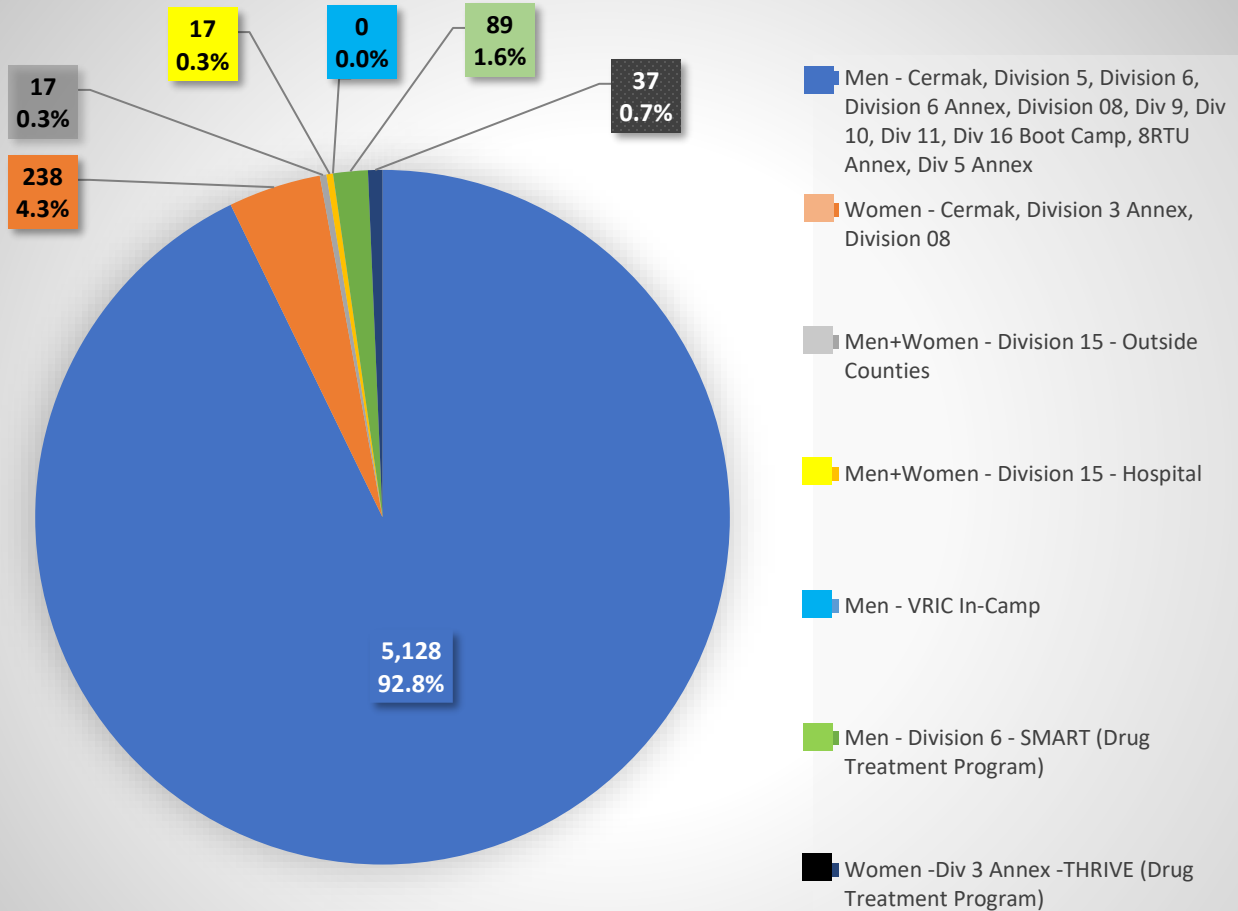

# Sheriff's Daily Report

## 10/26/2022

Under the Custody of the Sheriff	
Total Male and Female	<b>7,562</b>
Jail Population	5,526
Community Corrections	2,036

### Jail Population - Behind the Walls