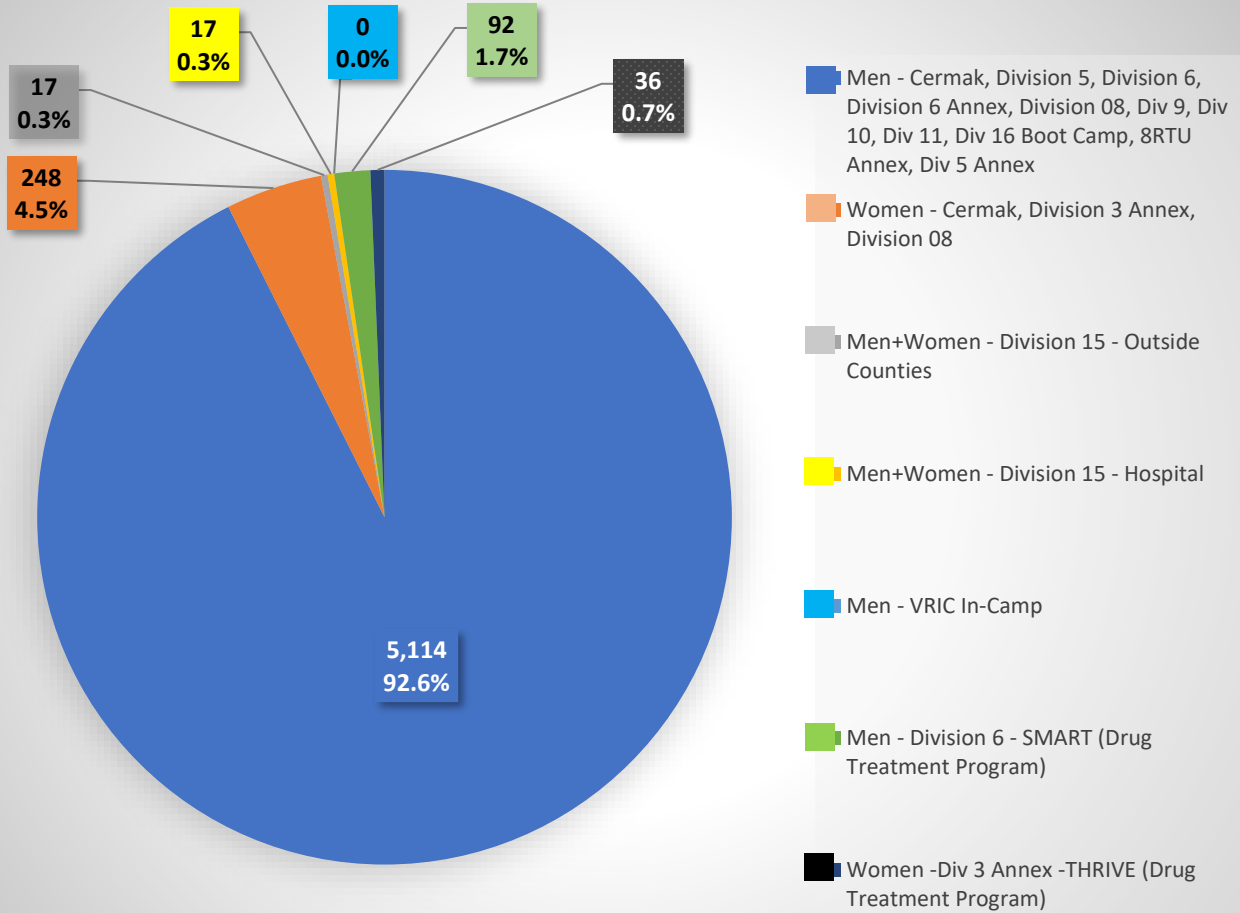

Sheriff's Daily Report

10/25/2022

Under the Custody of the Sheriff	
Total Male and Female	7,561
Jail Population	5,524
Community Corrections	2,037

Jail Population - Behind the Walls

Sheriff's Daily Report

10/25/2022

CCSO Population Demographics