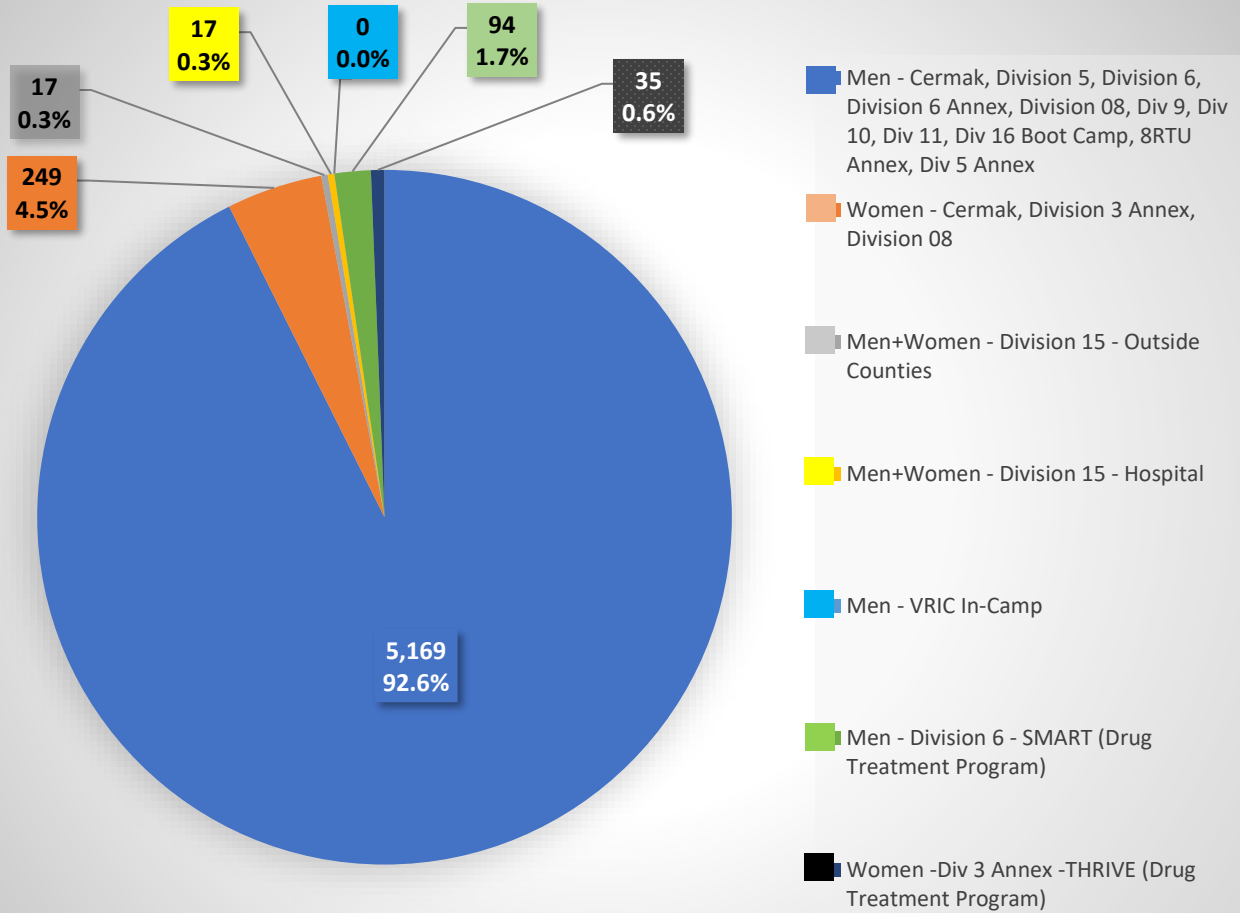

# Sheriff's Daily Report

## 10/24/2022

Under the Custody of the Sheriff	
<b>Total Male and Female</b>	<b>7,626</b>
Jail Population	5,581
Community Corrections	2,045

### Jail Population - Behind the Walls