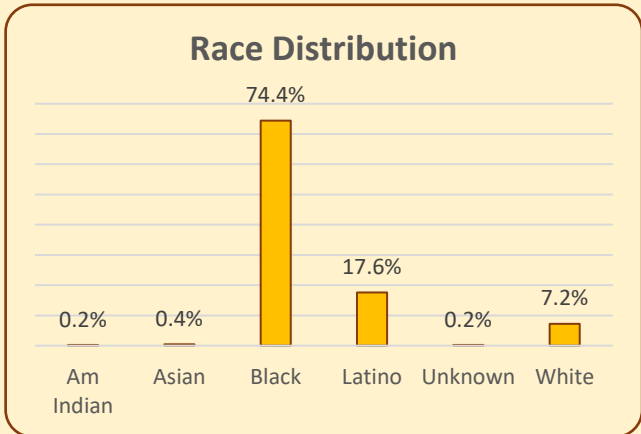

Sheriff's Daily Report

10/24/2022

CCSO Population Demographics

In Confinement