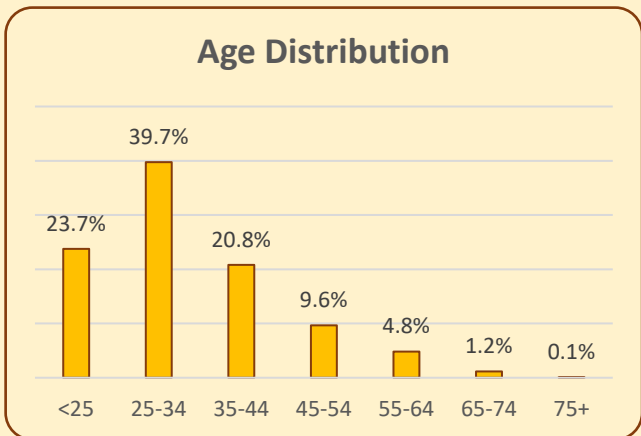

Sheriff's Daily Report

10/24/2022

CCSO Population Demographics

In Confinement