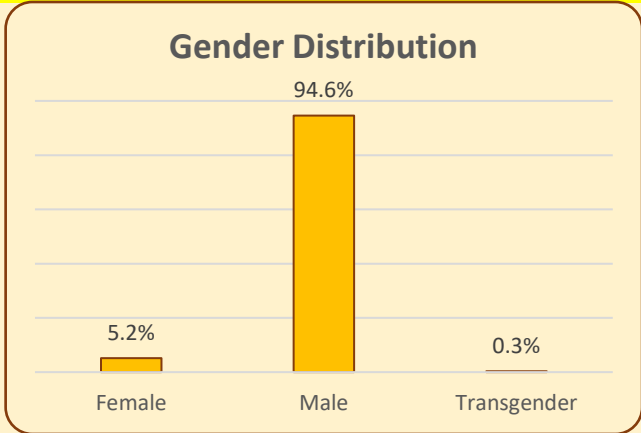

Sheriff's Daily Report

10/24/2022

CCSO Population Demographics

In Confinement