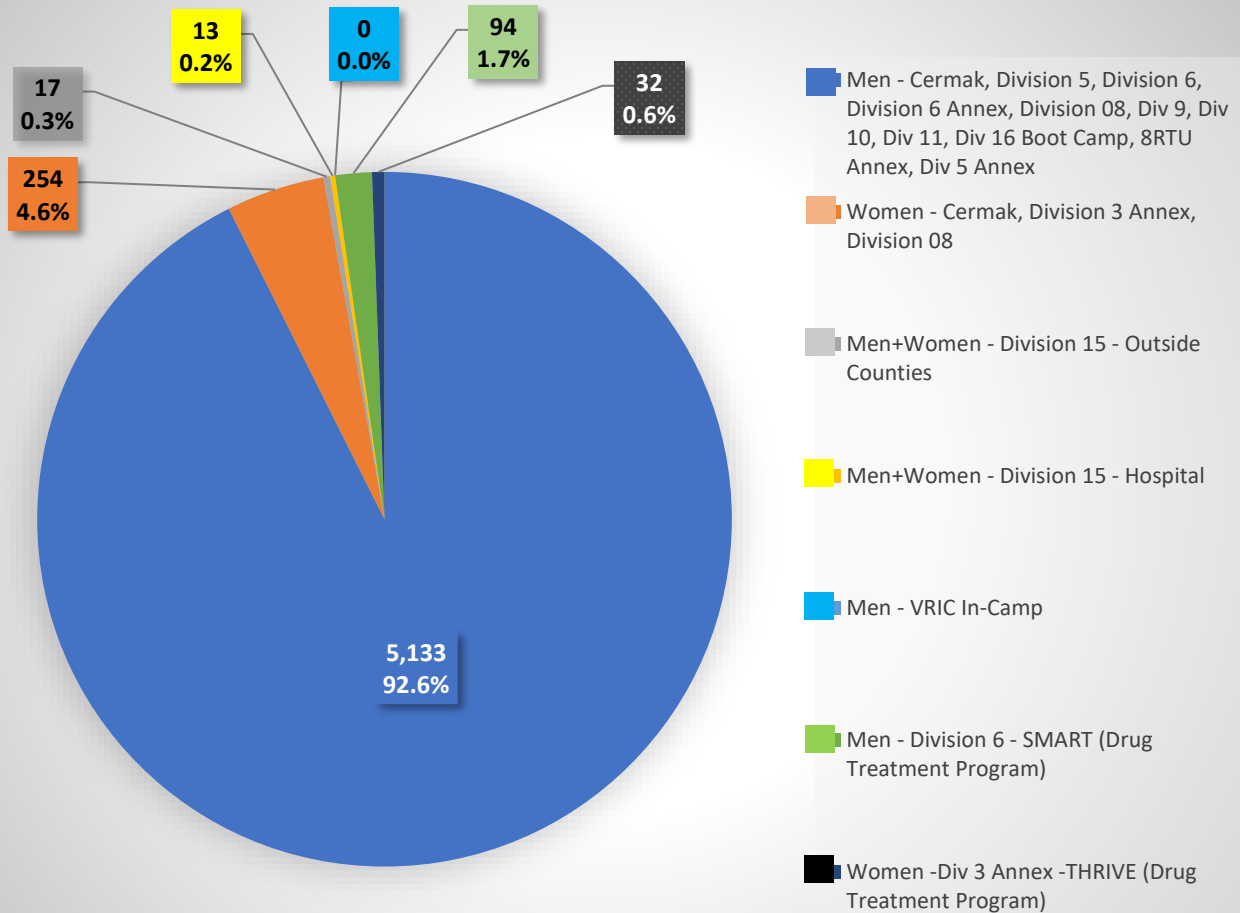

Sheriff's Daily Report

10/23/2022

Under the Custody of the Sheriff	
Total Male and Female	7,587
Jail Population	5,543
Community Corrections	2,044

Jail Population - Behind the Walls

Sheriff's Daily Report

10/23/2022

CCSO Population Demographics