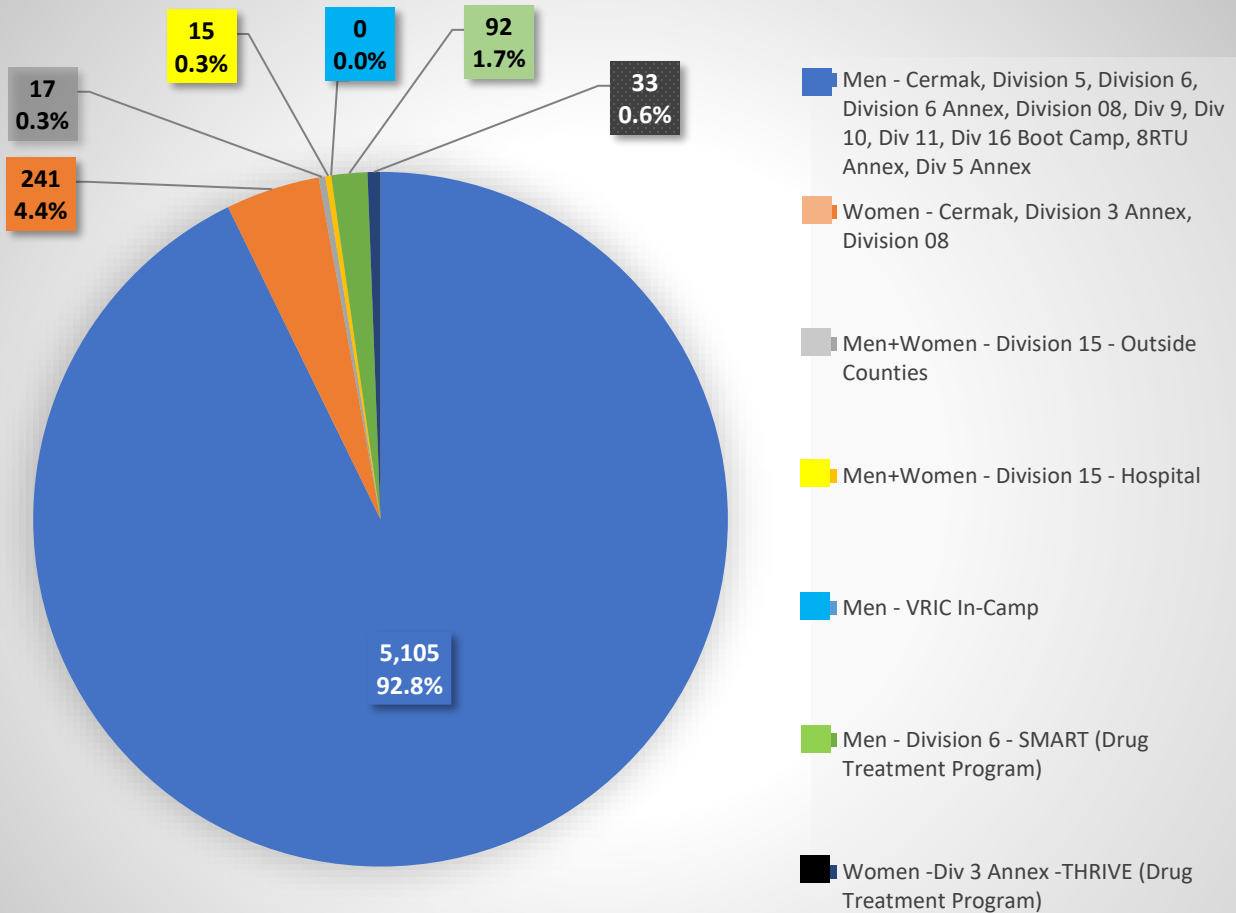

Sheriff's Daily Report

10/22/2022

Under the Custody of the Sheriff	
Total Male and Female	7,542
Jail Population	5,503
Community Corrections	2,039

Jail Population - Behind the Walls

Sheriff's Daily Report

10/22/2022

CCSO Population Demographics