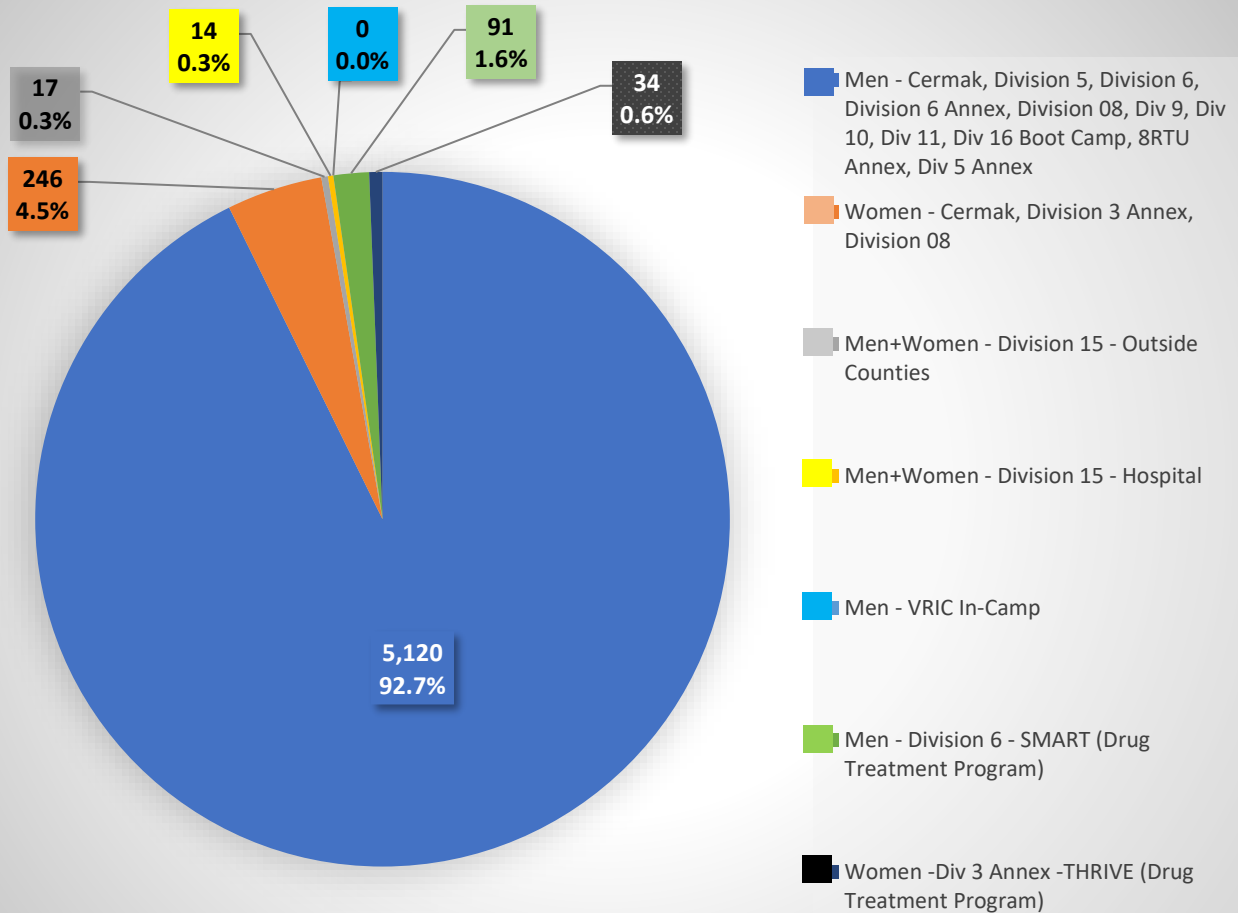

Sheriff's Daily Report

10/21/2022

Under the Custody of the Sheriff	
Total Male and Female	7,562
Jail Population	5,522
Community Corrections	2,040

Jail Population - Behind the Walls

Sheriff's Daily Report

10/21/2022

CCSO Population Demographics