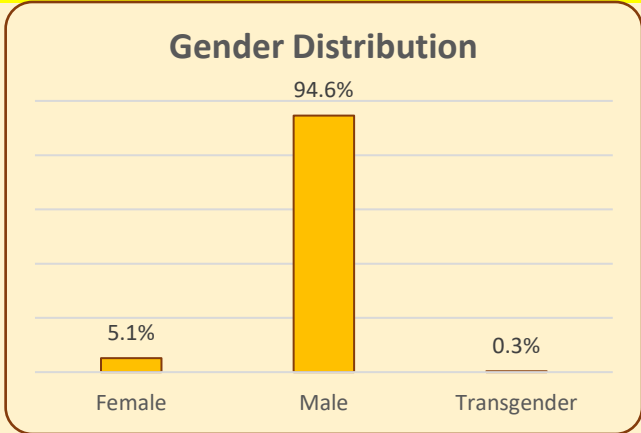

Sheriff's Daily Report

10/20/2022

CCSO Population Demographics

In Confinement