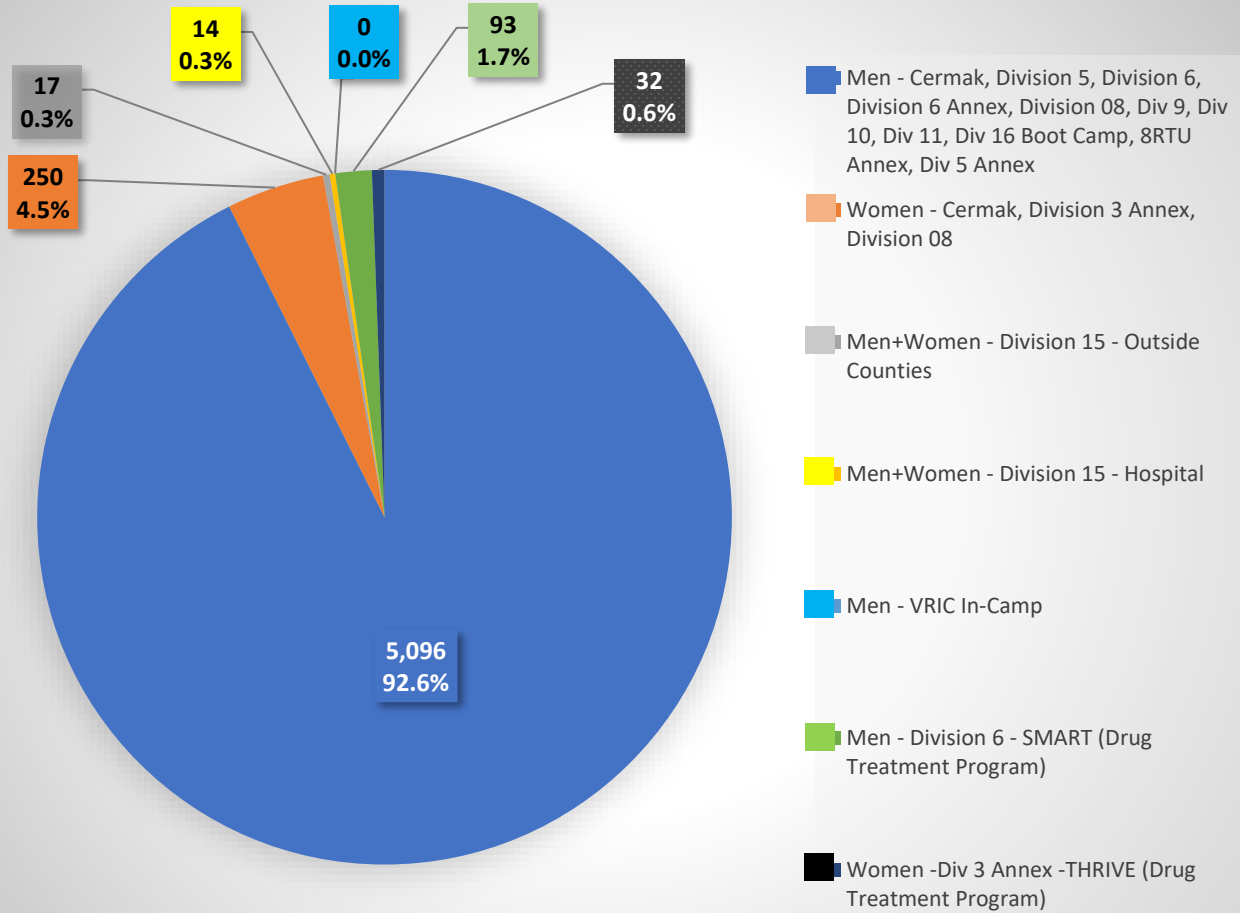

Sheriff's Daily Report

10/20/2022

Under the Custody of the Sheriff	
Total Male and Female	7,553
Jail Population	5,502
Community Corrections	2,051

Jail Population - Behind the Walls

Sheriff's Daily Report

10/20/2022

CCSO Population Demographics

In Confinement

Community Corrections