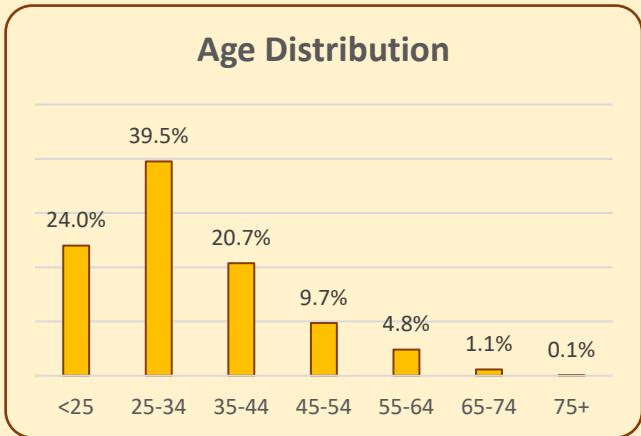

Sheriff's Daily Report

10/20/2022

CCSO Population Demographics

In Confinement