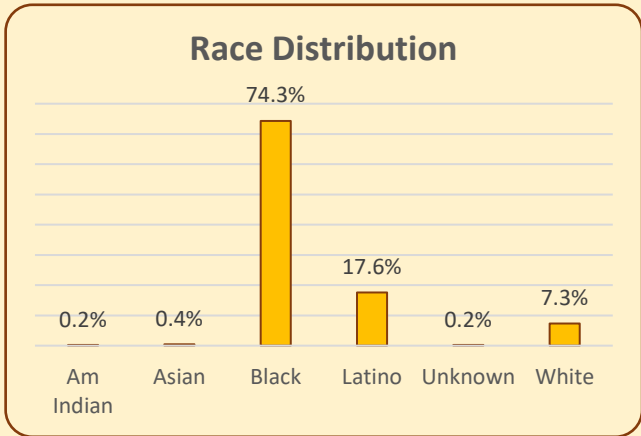

Sheriff's Daily Report

10/20/2022

CCSO Population Demographics

In Confinement