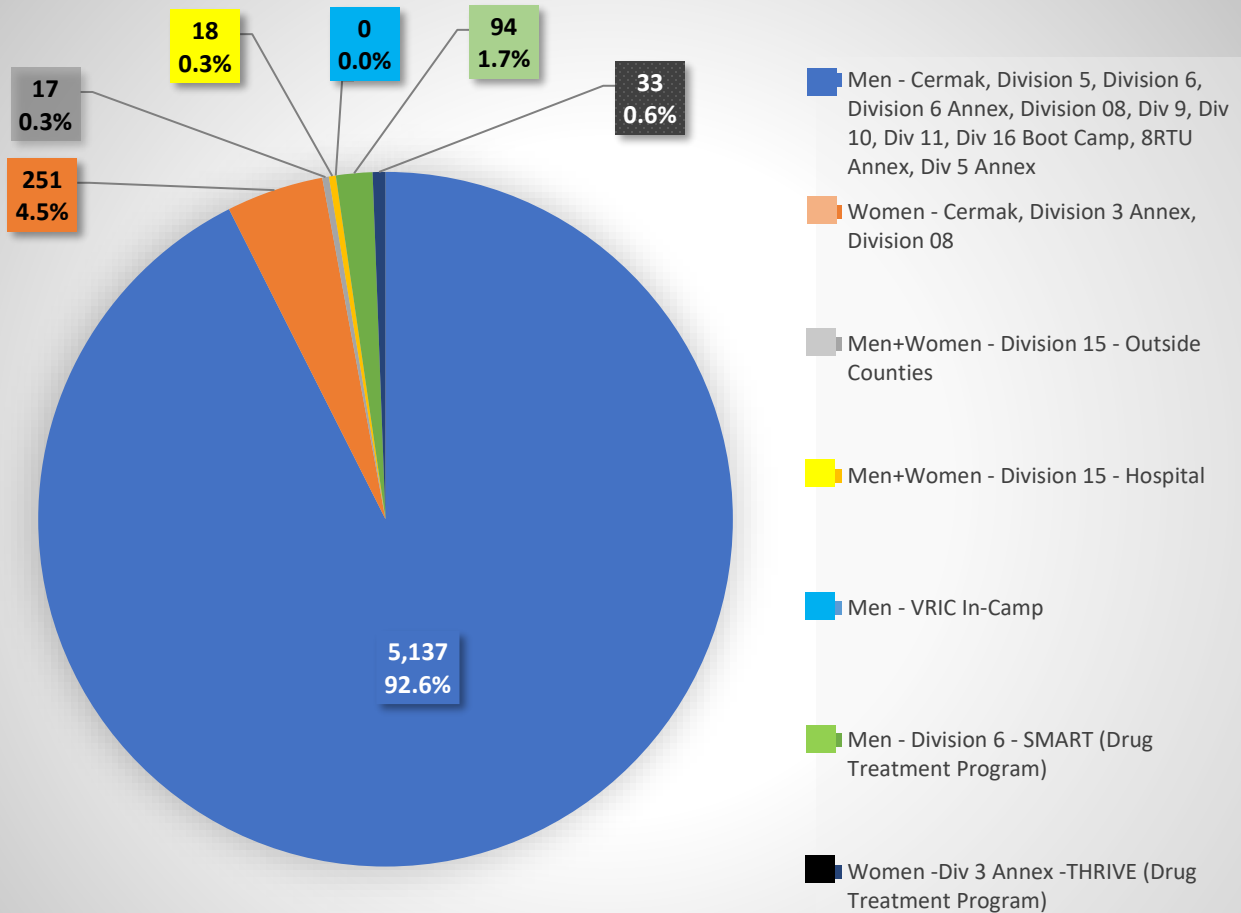

Sheriff's Daily Report

10/19/2022

Under the Custody of the Sheriff	
Total Male and Female	7,606
Jail Population	5,550
Community Corrections	2,056

Jail Population - Behind the Walls

Sheriff's Daily Report

10/19/2022

CCSO Population Demographics