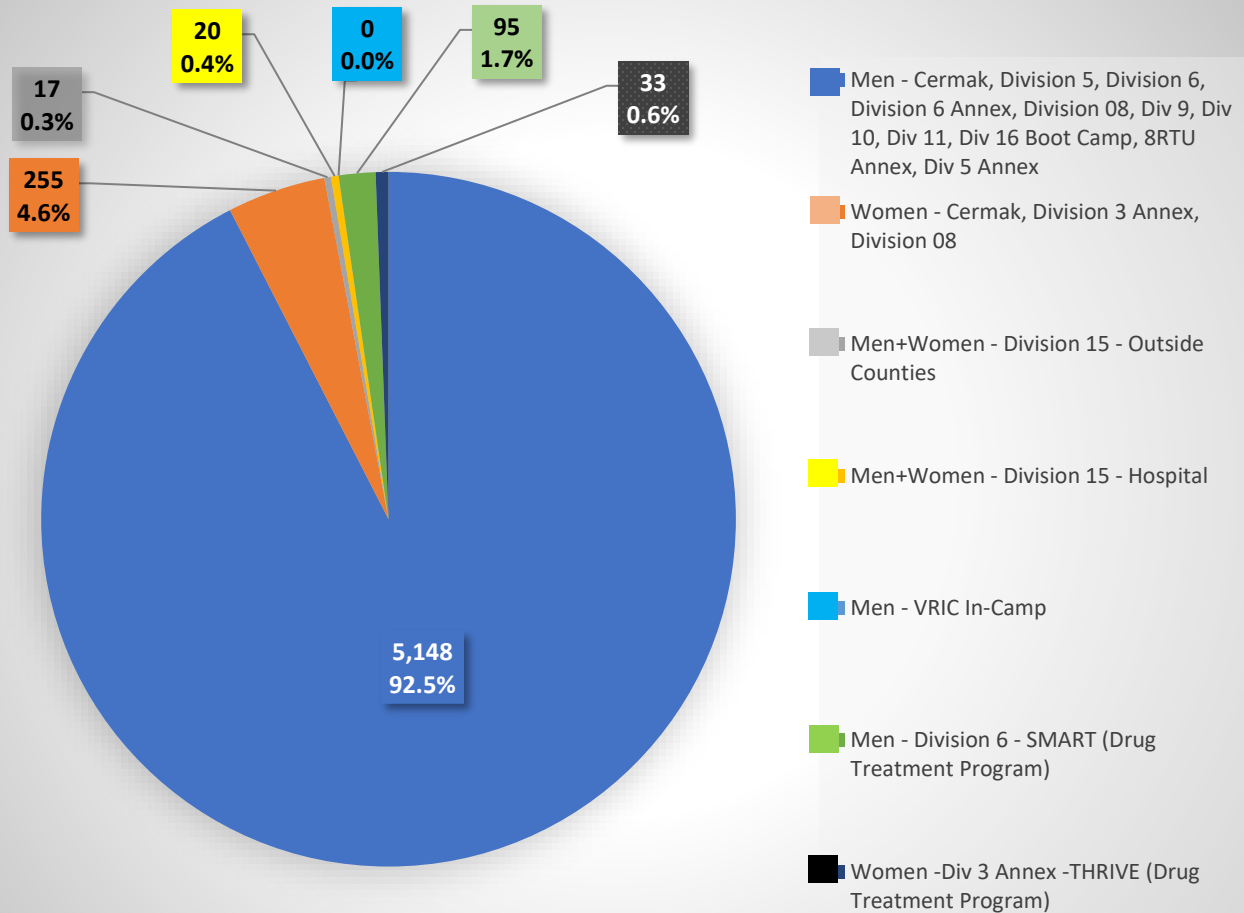

# Sheriff's Daily Report

## 10/18/2022

Under the Custody of the Sheriff	
<b>Total Male and Female</b>	<b>7,621</b>
Jail Population	5,568
Community Corrections	2,053

### Jail Population - Behind the Walls