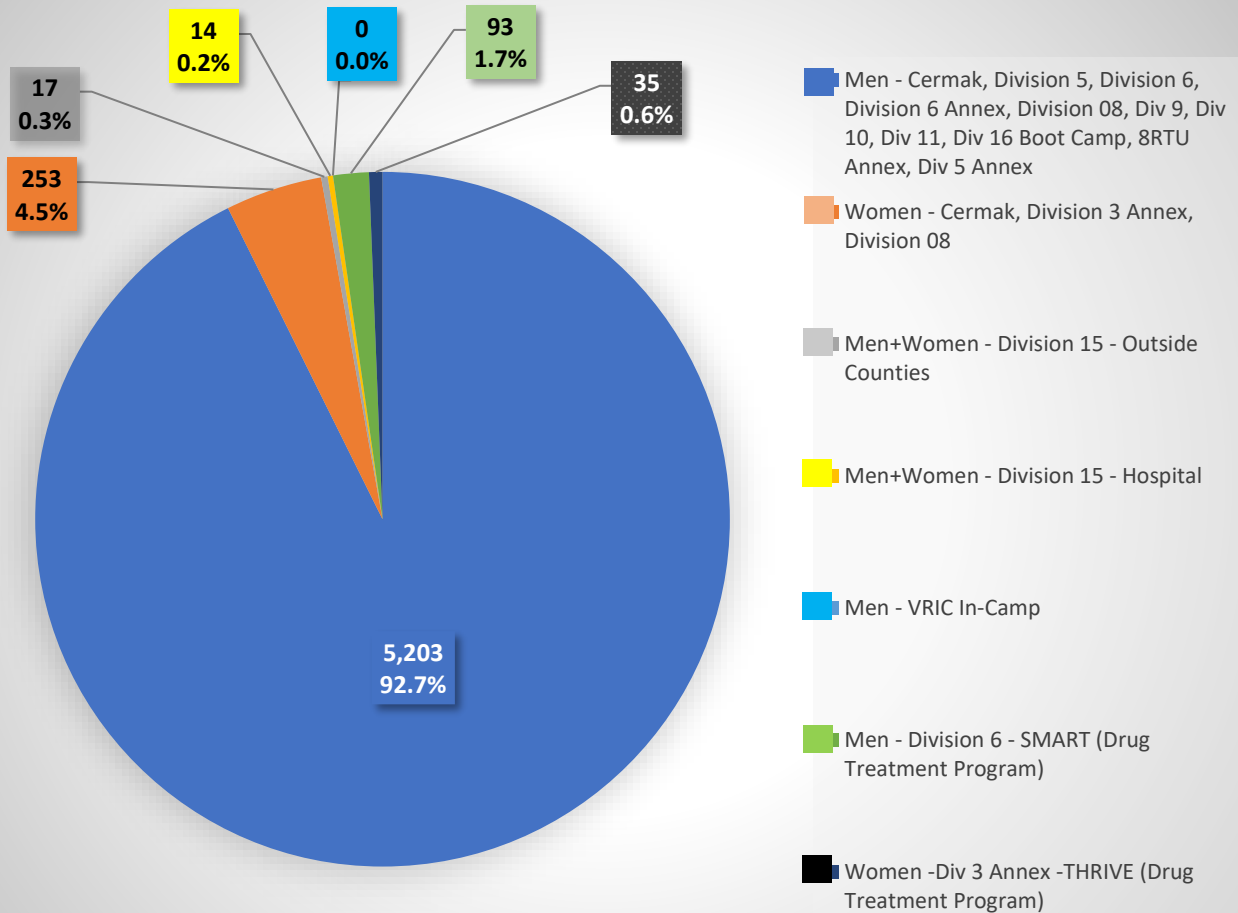

## 10/17/2022

Under the Custody of the Sheriff	
Total Male and Female	<b>7,668</b>
Jail Population	5,615
Community Corrections	2,053

### Jail Population - Behind the Walls

#### Race Distribution

#### Age Distribution