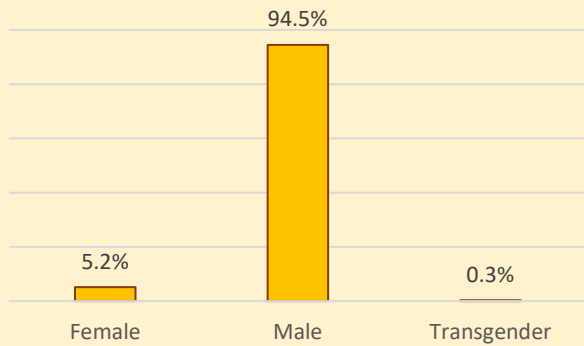

CCSO Population Demographics

In Confinement

Gender Distribution