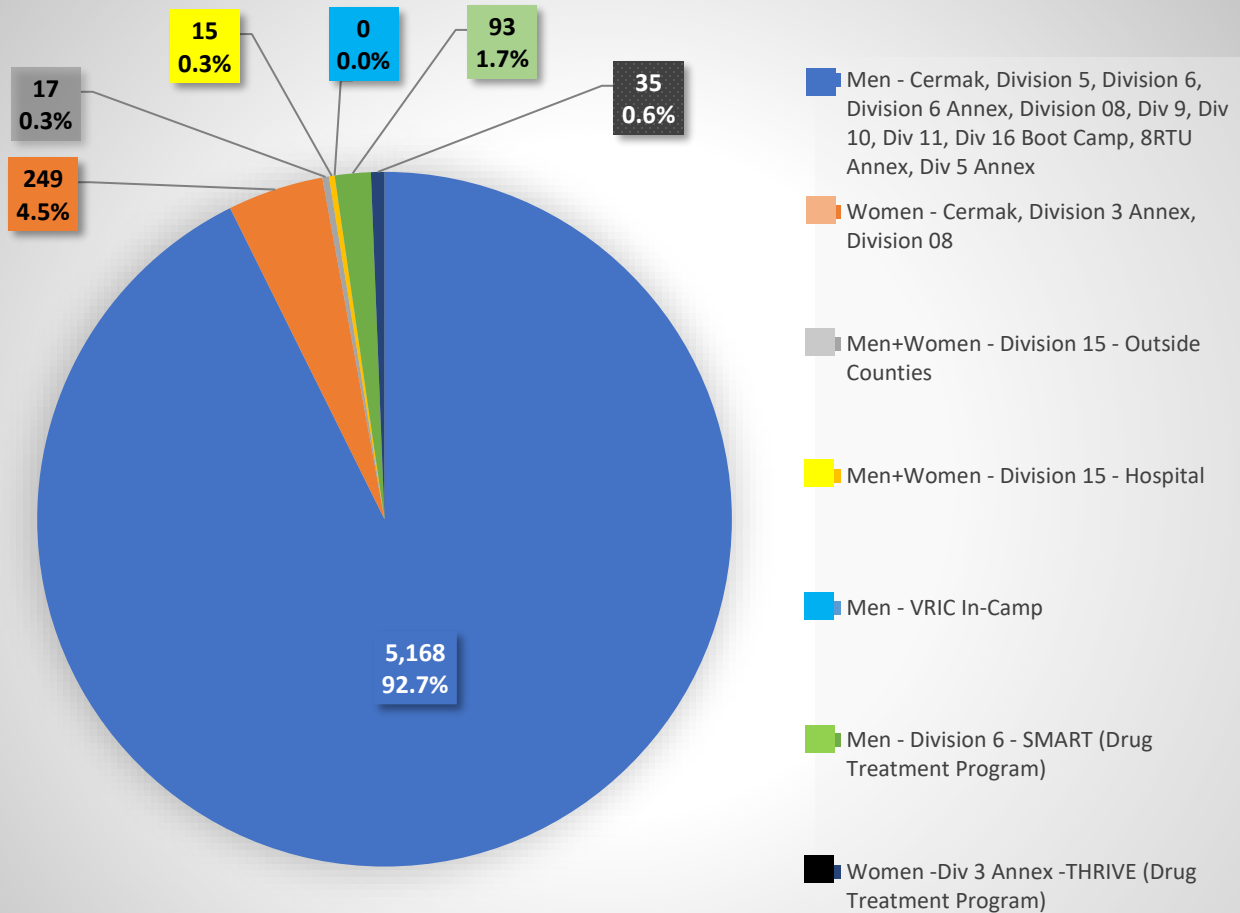

Sheriff's Daily Report

10/16/2022

Under the Custody of the Sheriff	
Total Male and Female	7,635
Jail Population	5,577
Community Corrections	2,058

Jail Population - Behind the Walls

Sheriff's Daily Report

10/16/2022

CCSO Population Demographics