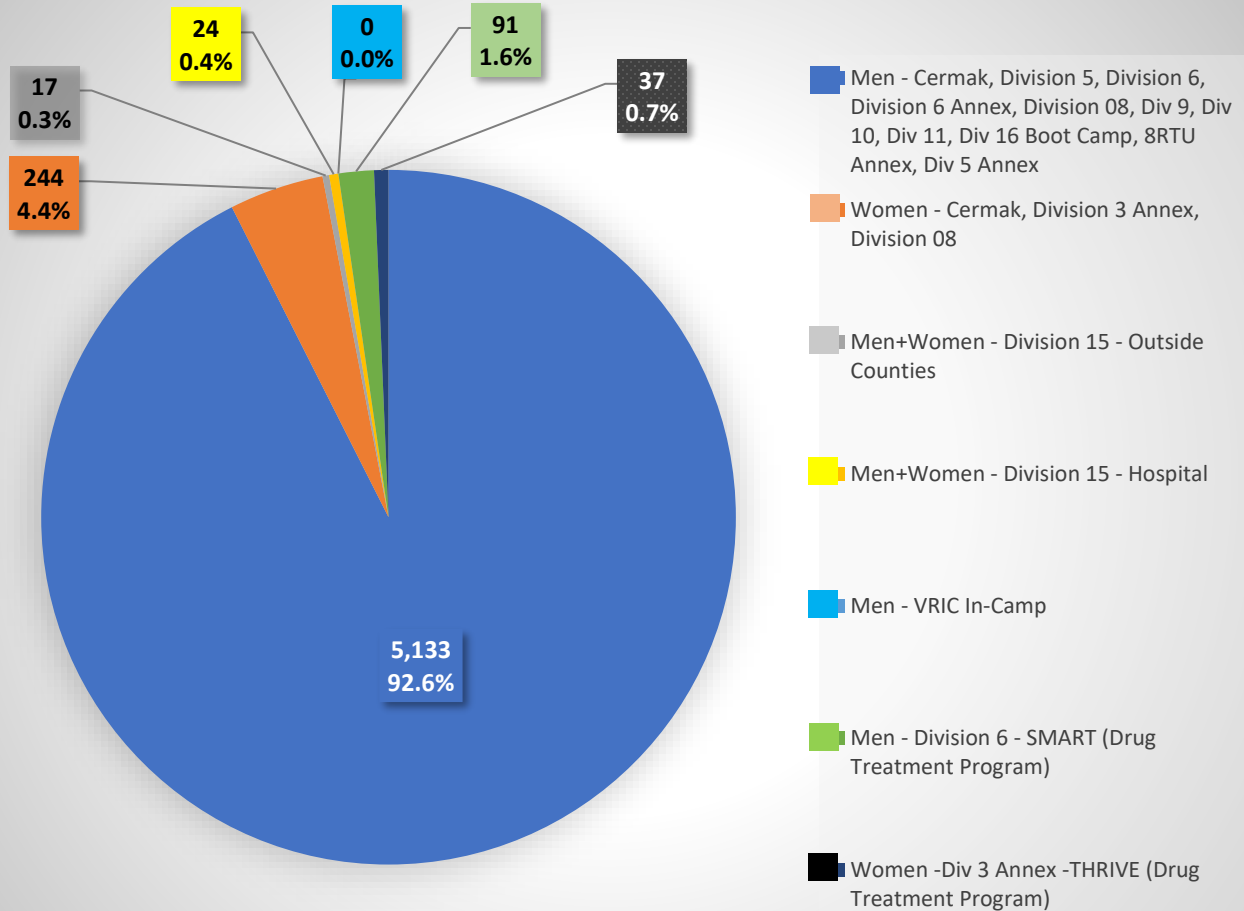

# Sheriff's Daily Report

## 10/13/2022

Under the Custody of the Sheriff	
<b>Total Male and Female</b>	<b>7,607</b>
Jail Population	5,546
Community Corrections	2,061

### Jail Population - Behind the Walls