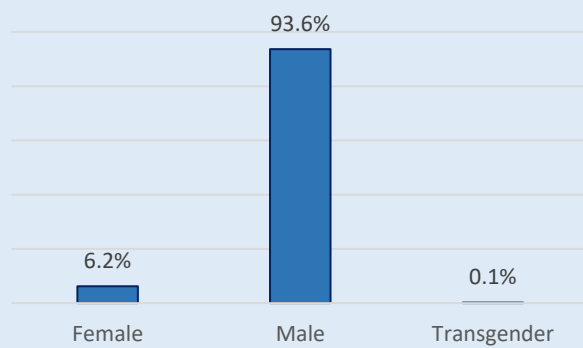

Sheriff's Daily Report

10/12/2022

Under the Custody of the Sheriff	
Total Male and Female	7,673
Jail Population	5,594
Community Corrections	2,079

Jail Population - Behind the Walls

Sheriff's Daily Report

10/12/2022

CCSO Population Demographics

In Confinement

Gender Distribution

Race Distribution

Age Distribution

Community Corrections

Gender Distribution

Race Distribution

Age Distribution