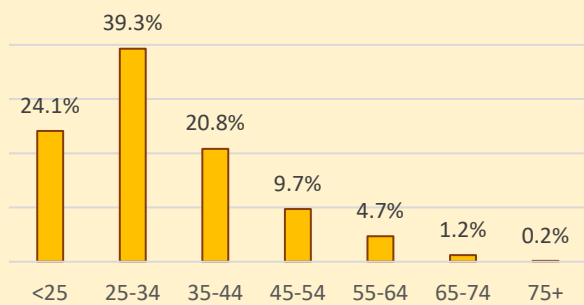

Sheriff's Daily Report

10/12/2022

Under the Custody of the Sheriff	
Total Male and Female	7,673
Jail Population	5,594
Community Corrections	2,079

Jail Population - Behind the Walls

Sheriff's Daily Report

10/12/2022

CCSO Population Demographics

In Confinement

Gender Distribution

Race Distribution

Age Distribution

Community Corrections

Gender Distribution

Race Distribution

Age Distribution