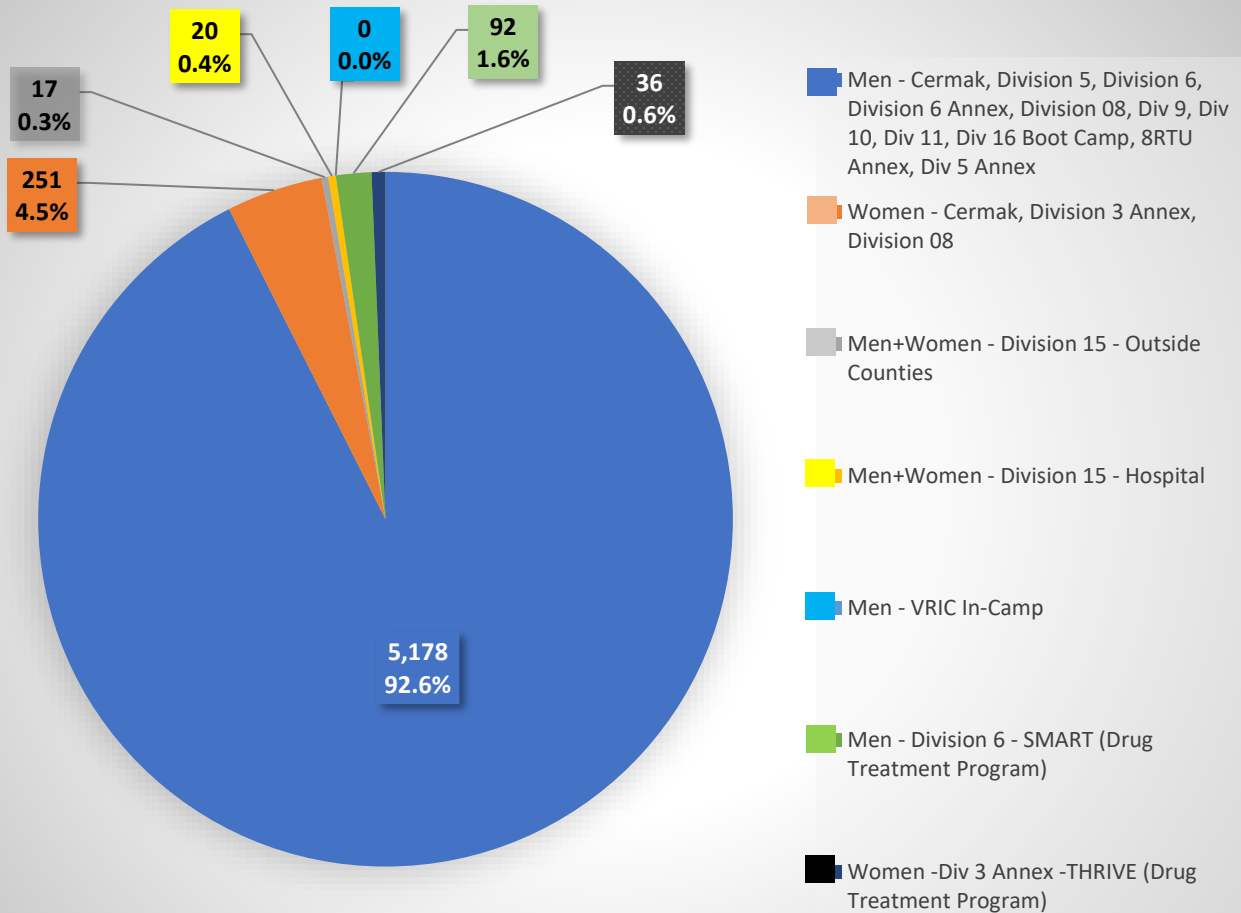

Sheriff's Daily Report

10/12/2022

Under the Custody of the Sheriff	
Total Male and Female	7,673
Jail Population	5,594
Community Corrections	2,079

Jail Population - Behind the Walls

Sheriff's Daily Report

10/12/2022

CCSO Population Demographics

In Confinement

Gender Distribution

Race Distribution

Age Distribution

Community Corrections

Gender Distribution

Race Distribution

Age Distribution