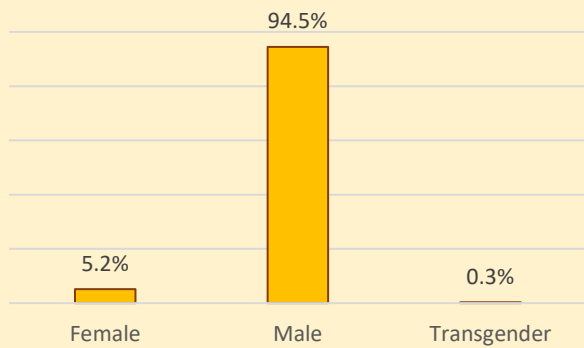

Sheriff's Daily Report

10/12/2022

Under the Custody of the Sheriff	
Total Male and Female	7,673
Jail Population	5,594
Community Corrections	2,079

Jail Population - Behind the Walls

Sheriff's Daily Report

10/12/2022

CCSO Population Demographics

In Confinement

Gender Distribution

Race Distribution

Age Distribution

Community Corrections

Gender Distribution

Race Distribution

Age Distribution