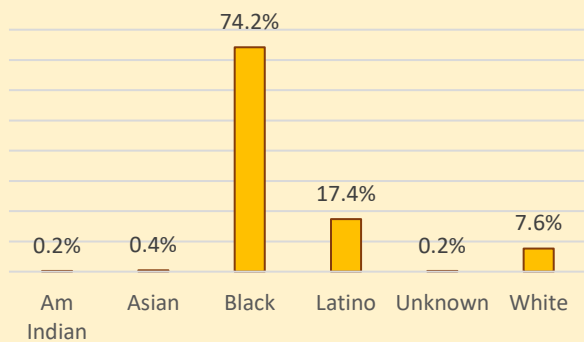

Sheriff's Daily Report

10/12/2022

Under the Custody of the Sheriff	
Total Male and Female	7,673
Jail Population	5,594
Community Corrections	2,079

Jail Population - Behind the Walls

Sheriff's Daily Report

10/12/2022

CCSO Population Demographics

In Confinement

Gender Distribution

Race Distribution

Age Distribution

Community Corrections

Gender Distribution

Race Distribution

Age Distribution