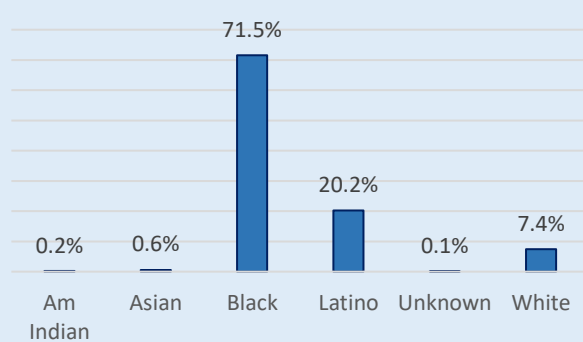

Sheriff's Daily Report

10/12/2022

Under the Custody of the Sheriff	
Total Male and Female	7,673
Jail Population	5,594
Community Corrections	2,079

Jail Population - Behind the Walls

Sheriff's Daily Report

10/12/2022

CCSO Population Demographics

In Confinement

Gender Distribution

Race Distribution

Age Distribution

Community Corrections

Gender Distribution

Race Distribution

Age Distribution