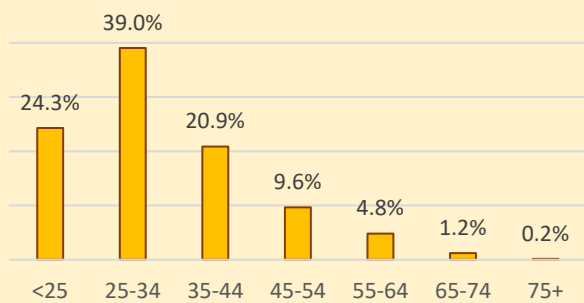

Sheriff's Daily Report

10/9/2022

Under the Custody of the Sheriff	
Total Male and Female	7,660
Jail Population	5,578
Community Corrections	2,082

Jail Population - Behind the Walls

Sheriff's Daily Report

10/9/2022

CCSO Population Demographics

In Confinement

Gender Distribution

Race Distribution

Age Distribution

Community Corrections

Gender Distribution

Race Distribution

Age Distribution