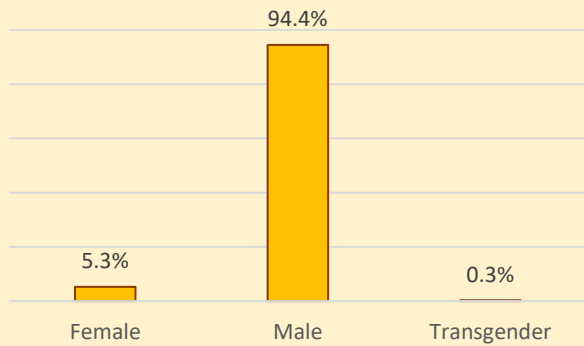

Sheriff's Daily Report

10/9/2022

Under the Custody of the Sheriff	
Total Male and Female	7,660
Jail Population	5,578
Community Corrections	2,082

Jail Population - Behind the Walls

Sheriff's Daily Report

10/9/2022

CCSO Population Demographics

In Confinement

Gender Distribution

Race Distribution

Age Distribution

Community Corrections

Gender Distribution

Race Distribution

Age Distribution