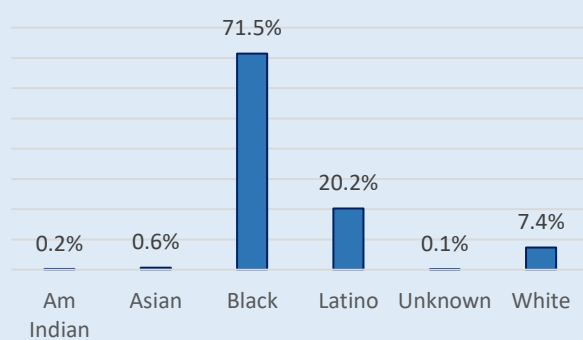

Sheriff's Daily Report

10/9/2022

Under the Custody of the Sheriff	
Total Male and Female	7,660
Jail Population	5,578
Community Corrections	2,082

Jail Population - Behind the Walls

Sheriff's Daily Report

10/9/2022

CCSO Population Demographics

In Confinement

Gender Distribution

Race Distribution

Age Distribution

Community Corrections

Gender Distribution

Race Distribution

Age Distribution