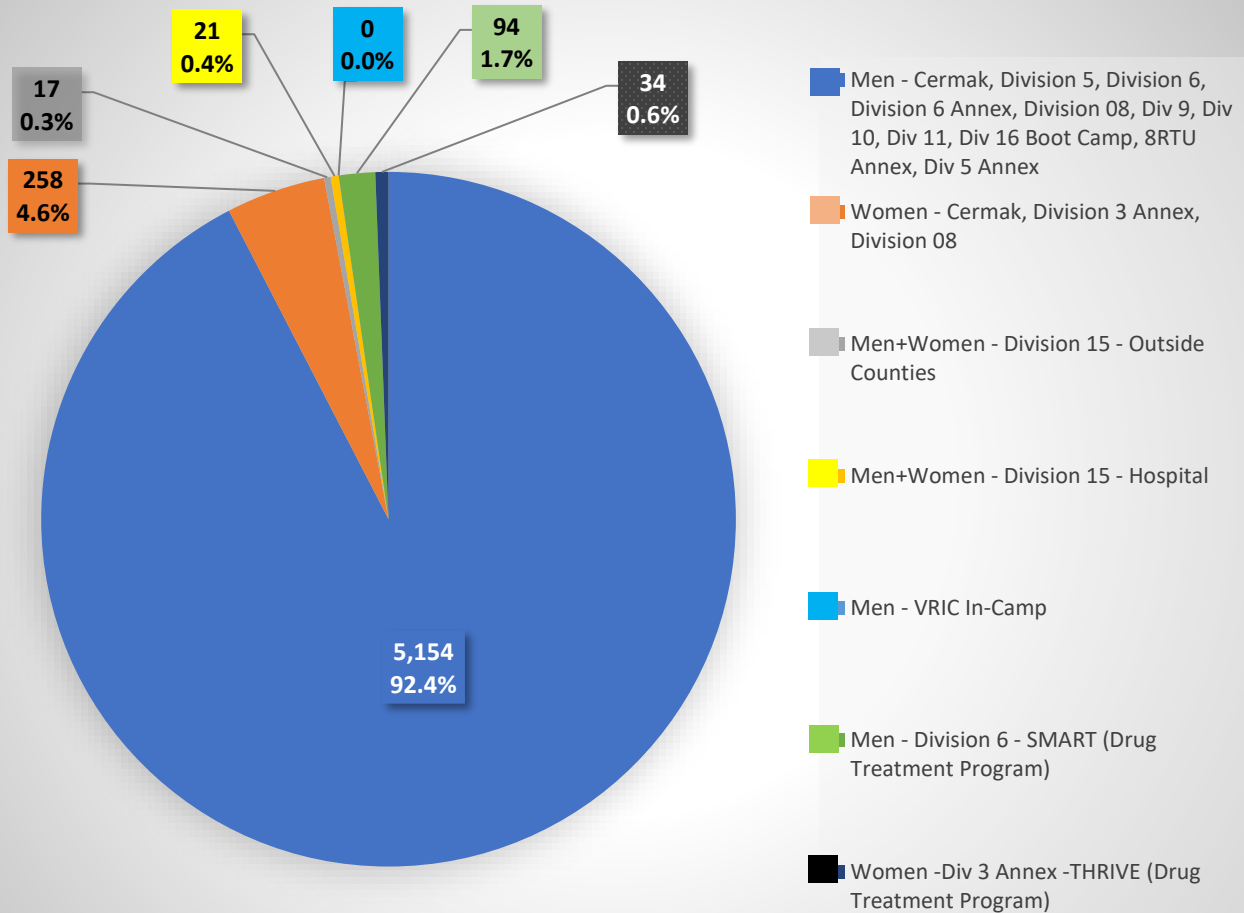

Sheriff's Daily Report

10/9/2022

Under the Custody of the Sheriff	
Total Male and Female	7,660
Jail Population	5,578
Community Corrections	2,082

Jail Population - Behind the Walls

Sheriff's Daily Report

10/9/2022

CCSO Population Demographics

In Confinement

Gender Distribution

Race Distribution

Age Distribution

Community Corrections

Gender Distribution

Race Distribution

Age Distribution