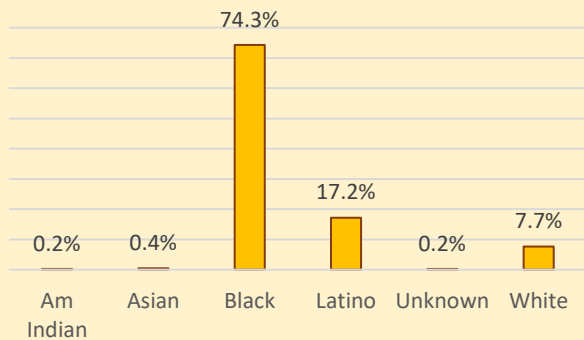

Sheriff's Daily Report

10/9/2022

Under the Custody of the Sheriff	
Total Male and Female	7,660
Jail Population	5,578
Community Corrections	2,082

Jail Population - Behind the Walls

Sheriff's Daily Report

10/9/2022

CCSO Population Demographics

In Confinement

Gender Distribution

Race Distribution

Age Distribution

Community Corrections

Gender Distribution

Race Distribution

Age Distribution