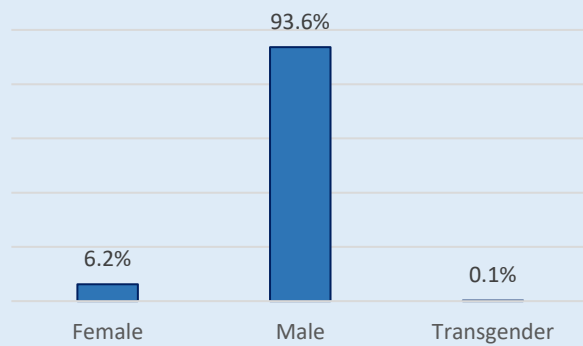

Sheriff's Daily Report

10/9/2022

Under the Custody of the Sheriff	
Total Male and Female	7,660
Jail Population	5,578
Community Corrections	2,082

Jail Population - Behind the Walls

Sheriff's Daily Report

10/9/2022

CCSO Population Demographics

In Confinement

Gender Distribution

Race Distribution

Age Distribution

Community Corrections

Gender Distribution

Race Distribution

Age Distribution