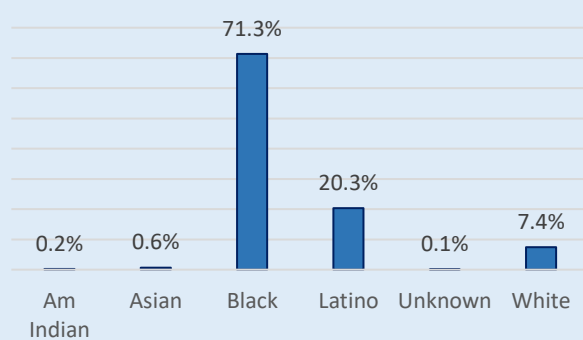

Sheriff's Daily Report

10/7/2022

Under the Custody of the Sheriff	
Total Male and Female	7,600
Jail Population	5,520
Community Corrections	2,080

Jail Population - Behind the Walls

Sheriff's Daily Report

10/7/2022

CCSO Population Demographics

In Confinement

Gender Distribution

Race Distribution

Age Distribution

Community Corrections

Gender Distribution

Race Distribution

Age Distribution