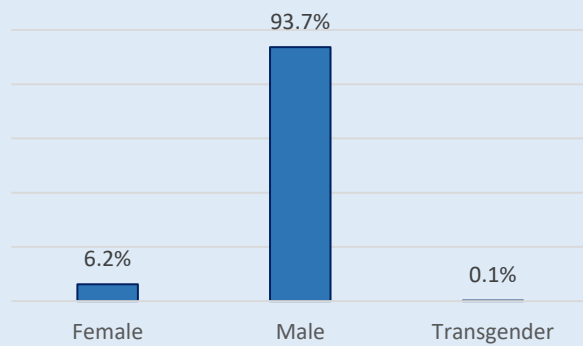

Sheriff's Daily Report

10/7/2022

Under the Custody of the Sheriff	
Total Male and Female	7,600
Jail Population	5,520
Community Corrections	2,080

Jail Population - Behind the Walls

Sheriff's Daily Report

10/7/2022

CCSO Population Demographics

In Confinement

Gender Distribution

Race Distribution

Age Distribution

Community Corrections

Gender Distribution

Race Distribution

Age Distribution