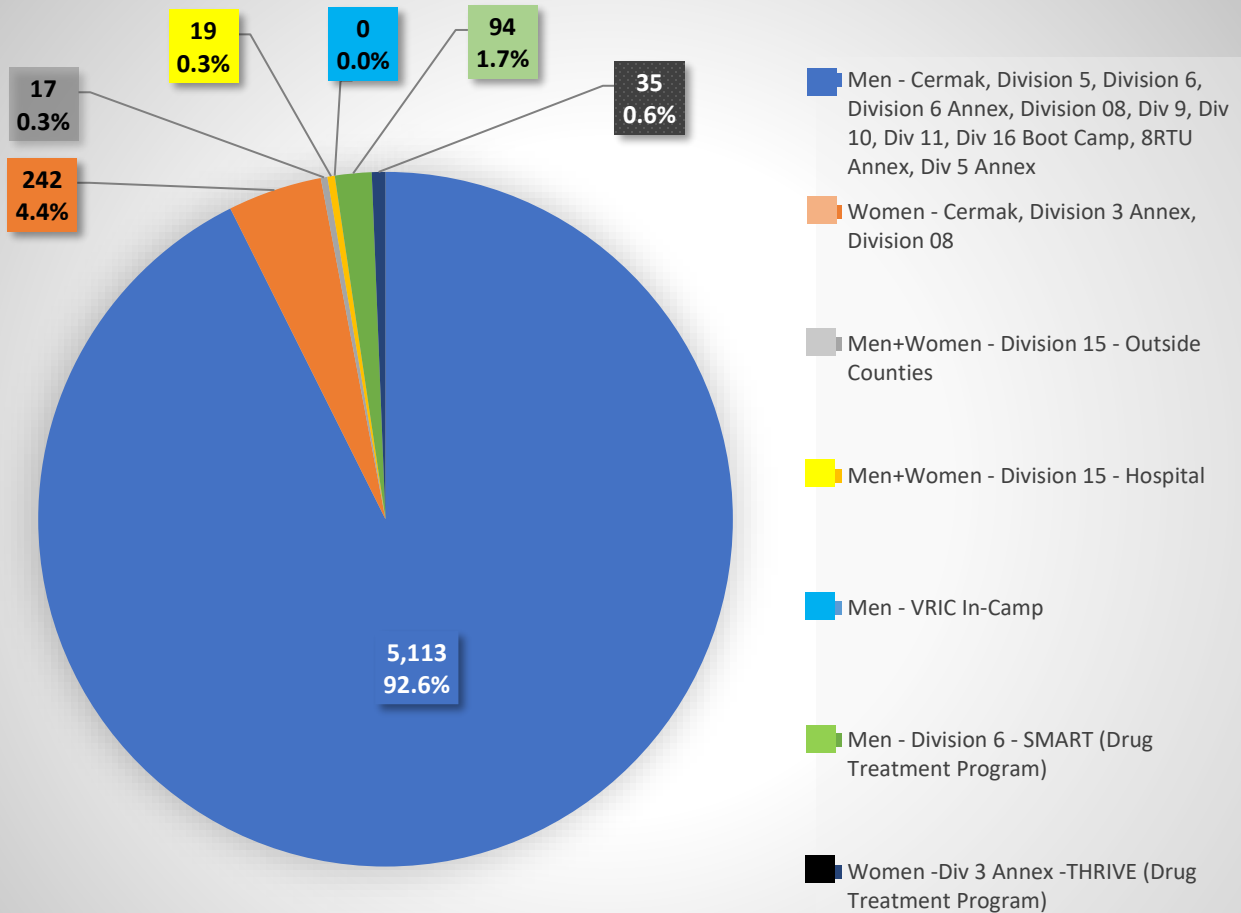

Sheriff's Daily Report

10/7/2022

Under the Custody of the Sheriff	
Total Male and Female	7,600
Jail Population	5,520
Community Corrections	2,080

Jail Population - Behind the Walls

Sheriff's Daily Report

10/7/2022

CCSO Population Demographics

In Confinement

Gender Distribution

Race Distribution

Age Distribution

Community Corrections

Gender Distribution

Race Distribution

Age Distribution