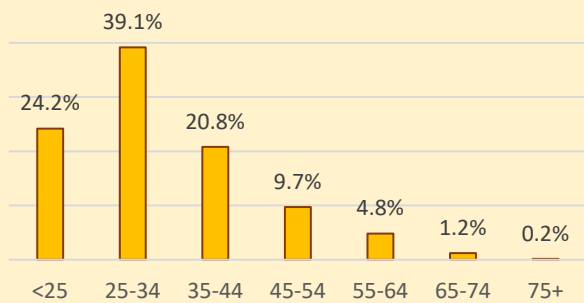

Sheriff's Daily Report

10/7/2022

Under the Custody of the Sheriff	
Total Male and Female	7,600
Jail Population	5,520
Community Corrections	2,080

Jail Population - Behind the Walls

Sheriff's Daily Report

10/7/2022

CCSO Population Demographics

In Confinement

Gender Distribution

Race Distribution

Age Distribution

Community Corrections

Gender Distribution

Race Distribution

Age Distribution