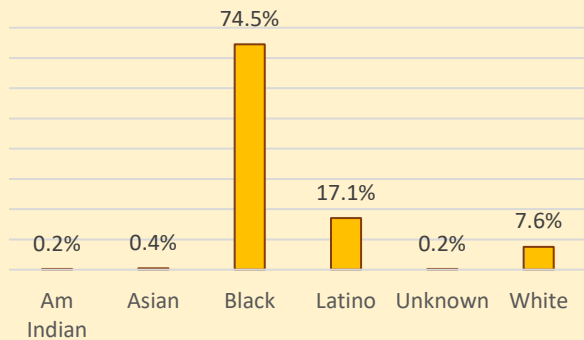

Sheriff's Daily Report

10/7/2022

Under the Custody of the Sheriff	
Total Male and Female	7,600
Jail Population	5,520
Community Corrections	2,080

Jail Population - Behind the Walls

Sheriff's Daily Report

10/7/2022

CCSO Population Demographics

In Confinement

Gender Distribution

Race Distribution

Age Distribution

Community Corrections

Gender Distribution

Race Distribution

Age Distribution