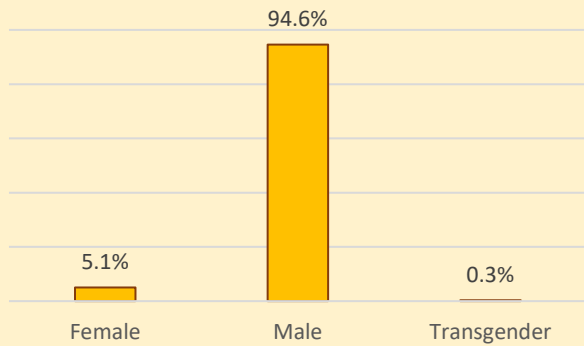

Sheriff's Daily Report

10/7/2022

Under the Custody of the Sheriff	
Total Male and Female	7,600
Jail Population	5,520
Community Corrections	2,080

Jail Population - Behind the Walls

Sheriff's Daily Report

10/7/2022

CCSO Population Demographics

In Confinement

Gender Distribution

Race Distribution

Age Distribution

Community Corrections

Gender Distribution

Race Distribution

Age Distribution