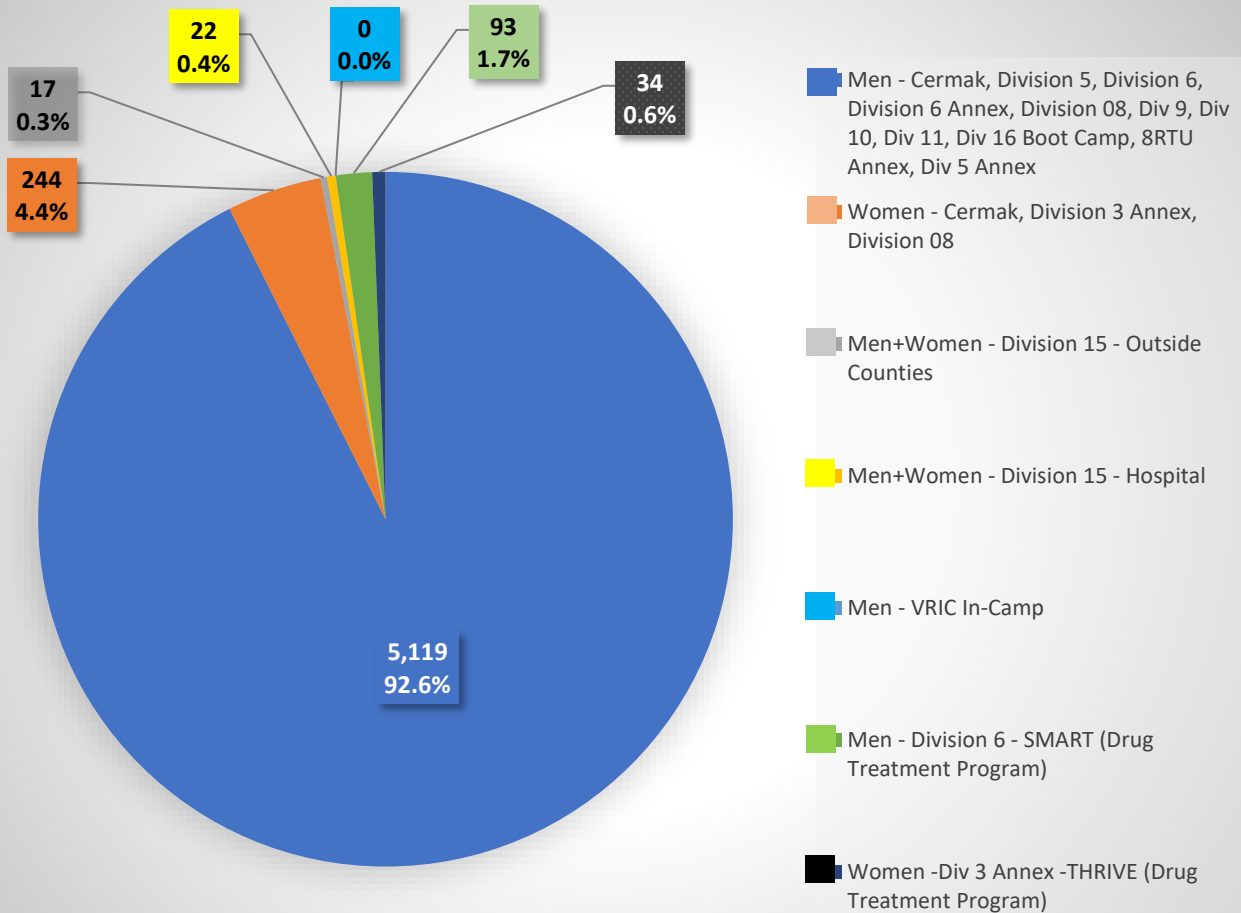

# Sheriff's Daily Report

10/6/2022

Under the Custody of the Sheriff	
Total Male and Female	7,608
Jail Population	5,529
Community Corrections	2,079

## Jail Population - Behind the Walls