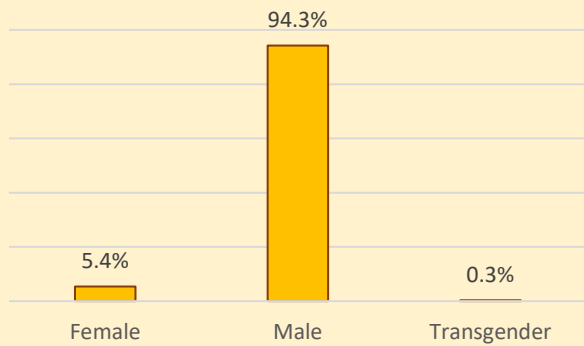

Sheriff's Daily Report

10/4/2022

Under the Custody of the Sheriff	
Total Male and Female	7,702
Jail Population	5,608
Community Corrections	2,094

Jail Population - Behind the Walls

Sheriff's Daily Report

10/4/2022

CCSO Population Demographics

In Confinement

Gender Distribution

Race Distribution

Age Distribution

Community Corrections

Gender Distribution

Race Distribution

Age Distribution