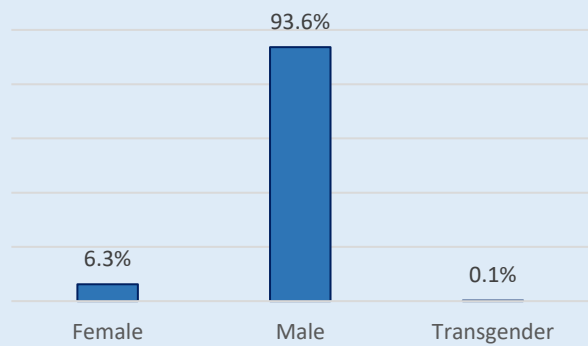

Sheriff's Daily Report

10/4/2022

Under the Custody of the Sheriff	
Total Male and Female	7,702
Jail Population	5,608
Community Corrections	2,094

Jail Population - Behind the Walls

Sheriff's Daily Report

10/4/2022

CCSO Population Demographics

In Confinement

Gender Distribution

Race Distribution

Age Distribution

Community Corrections

Gender Distribution

Race Distribution

Age Distribution