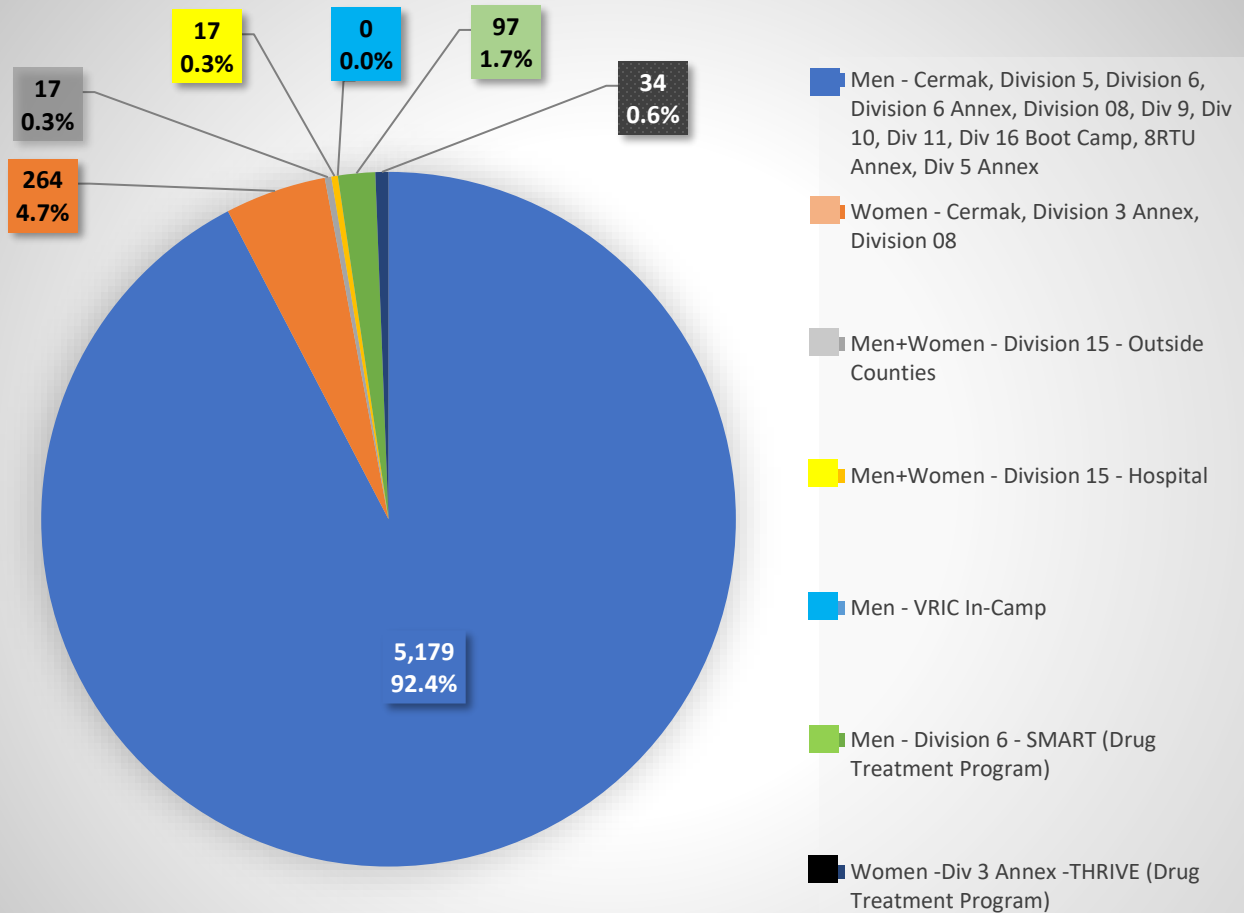

Sheriff's Daily Report

10/4/2022

Under the Custody of the Sheriff	
Total Male and Female	7,702
Jail Population	5,608
Community Corrections	2,094

Jail Population - Behind the Walls

Sheriff's Daily Report

10/4/2022

CCSO Population Demographics

In Confinement

Gender Distribution

Race Distribution

Age Distribution

Community Corrections

Gender Distribution

Race Distribution

Age Distribution