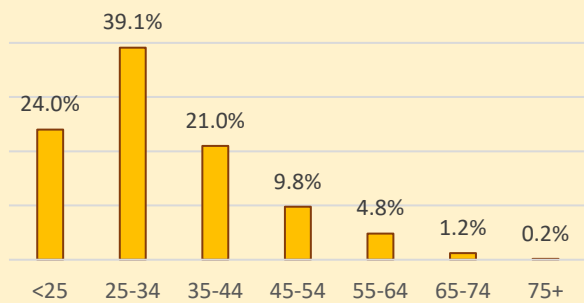

Sheriff's Daily Report

10/4/2022

Under the Custody of the Sheriff	
Total Male and Female	7,702
Jail Population	5,608
Community Corrections	2,094

Jail Population - Behind the Walls

Sheriff's Daily Report

10/4/2022

CCSO Population Demographics

In Confinement

Gender Distribution

Race Distribution

Age Distribution

Community Corrections

Gender Distribution

Race Distribution

Age Distribution