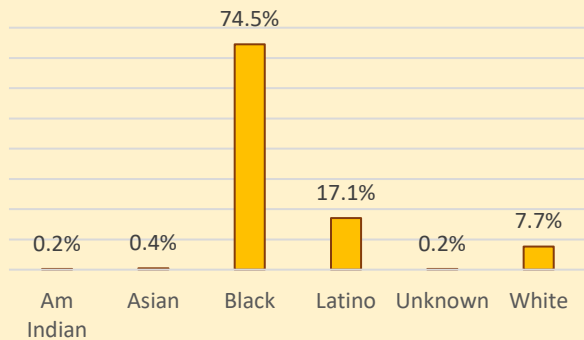

Sheriff's Daily Report

10/4/2022

Under the Custody of the Sheriff	
Total Male and Female	7,702
Jail Population	5,608
Community Corrections	2,094

Jail Population - Behind the Walls

Sheriff's Daily Report

10/4/2022

CCSO Population Demographics

In Confinement

Gender Distribution

Race Distribution

Age Distribution

Community Corrections

Gender Distribution

Race Distribution

Age Distribution