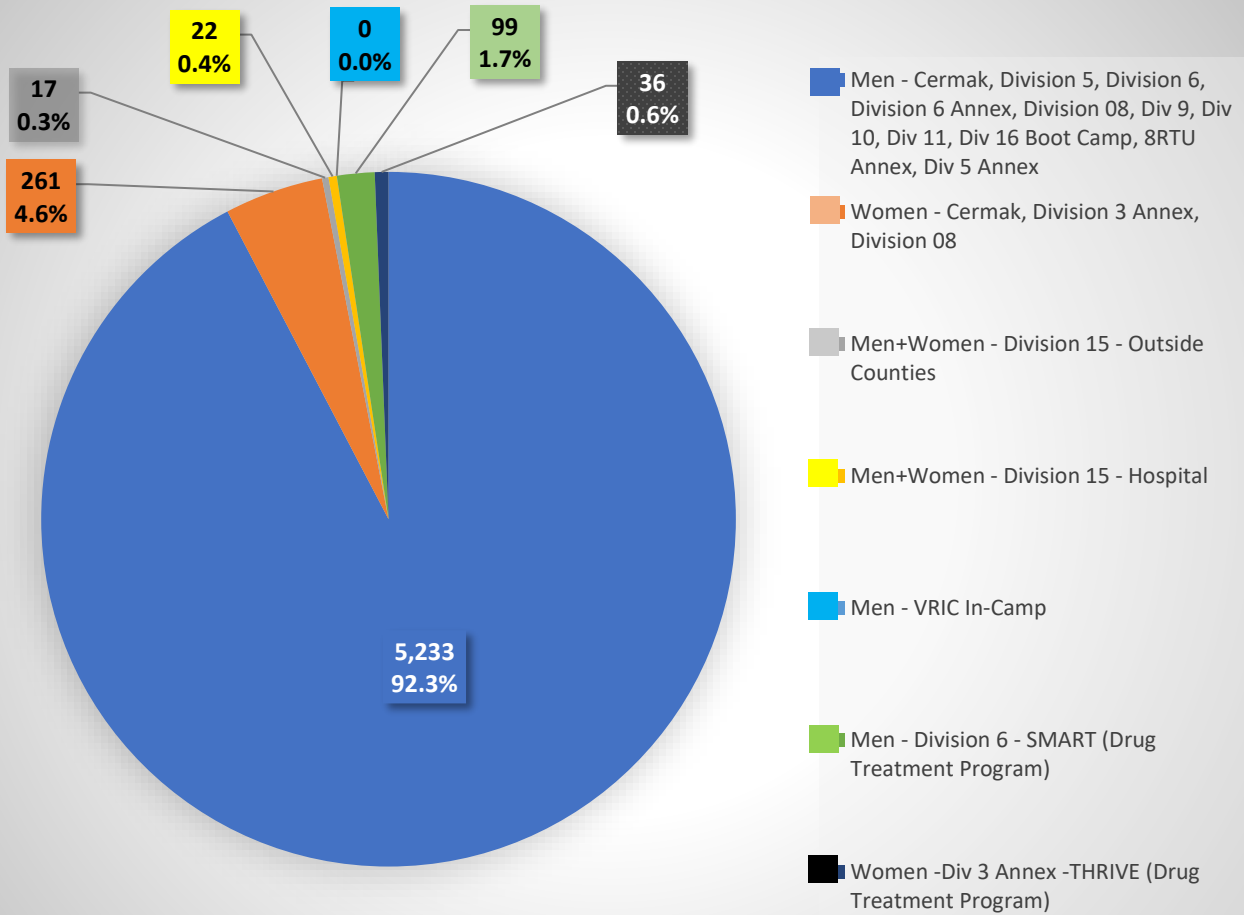

## 10/3/2022

Under the Custody of the Sheriff	
<b>Total Male and Female</b>	<b>7,765</b>
Jail Population	5,668
Community Corrections	2,097

### Jail Population - Behind the Walls

#### Race Distribution

#### Age Distribution