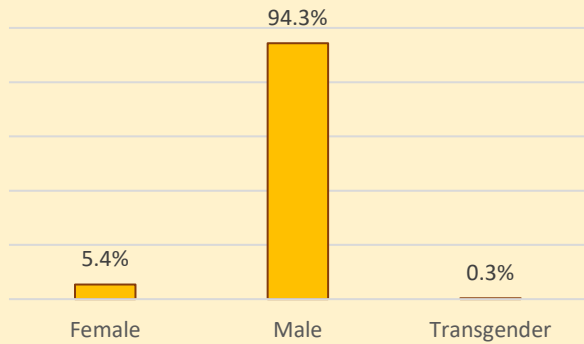

CCSO Population Demographics

In Confinement

Gender Distribution