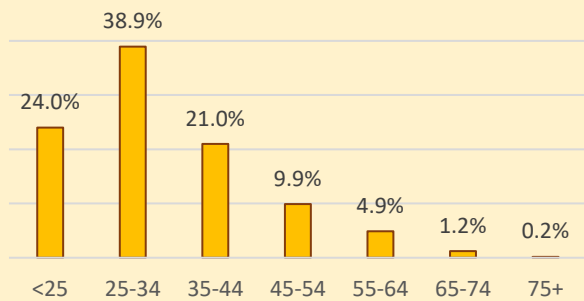

Sheriff's Daily Report

10/2/2022

Under the Custody of the Sheriff	
Total Male and Female	7,721
Jail Population	5,625
Community Corrections	2,096

Jail Population - Behind the Walls

Sheriff's Daily Report

10/2/2022

CCSO Population Demographics

In Confinement

Gender Distribution

Race Distribution

Age Distribution

Community Corrections

Gender Distribution

Race Distribution

Age Distribution