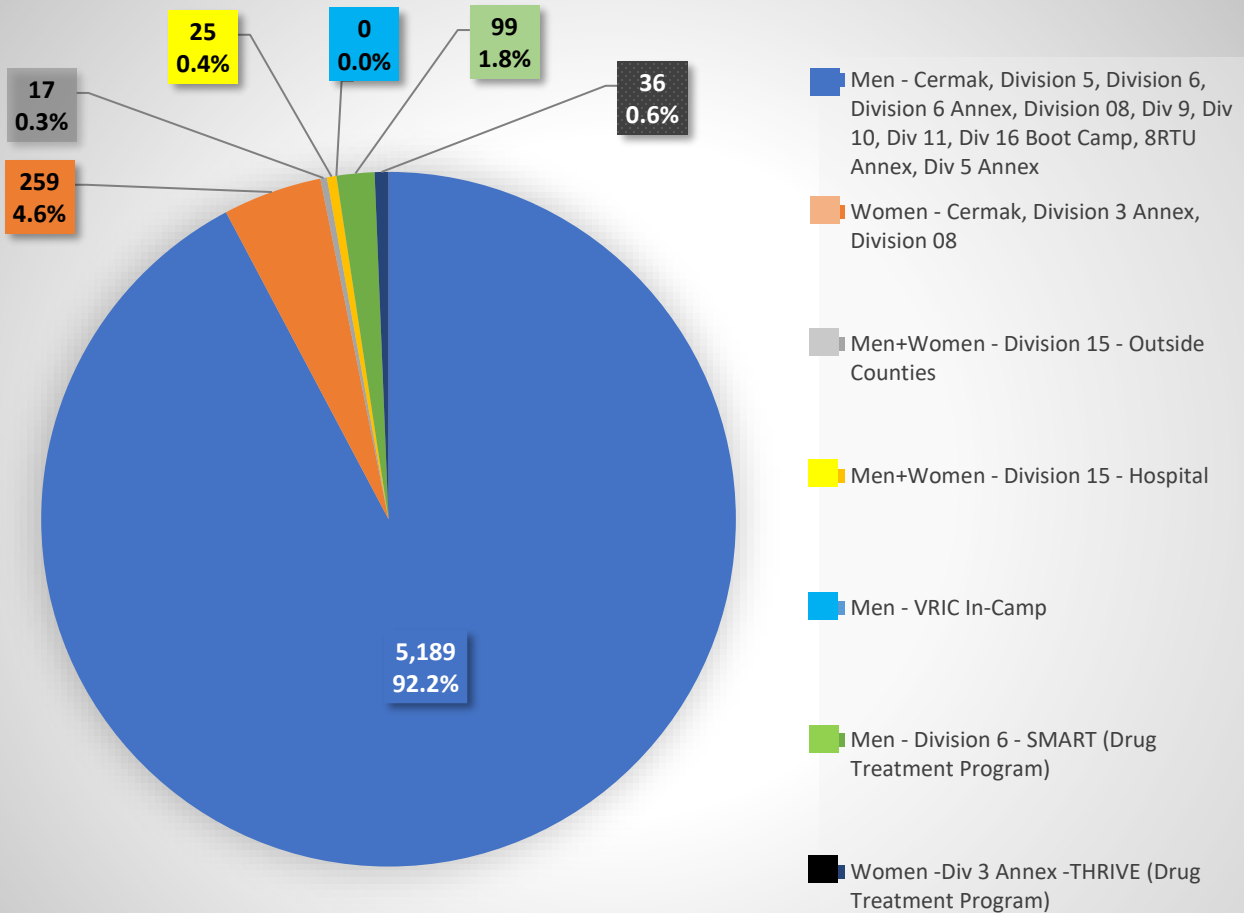

Sheriff's Daily Report

10/2/2022

Under the Custody of the Sheriff	
Total Male and Female	7,721
Jail Population	5,625
Community Corrections	2,096

Jail Population - Behind the Walls

Sheriff's Daily Report

10/2/2022

CCSO Population Demographics

In Confinement

Gender Distribution

Race Distribution

Age Distribution

Community Corrections

Gender Distribution

Race Distribution

Age Distribution