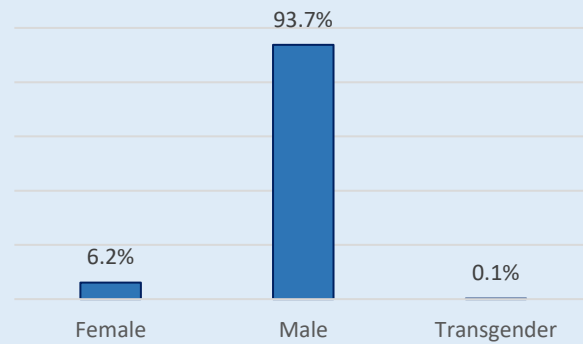

Sheriff's Daily Report

10/2/2022

Under the Custody of the Sheriff	
Total Male and Female	7,721
Jail Population	5,625
Community Corrections	2,096

Jail Population - Behind the Walls

Sheriff's Daily Report

10/2/2022

CCSO Population Demographics

In Confinement

Gender Distribution

Race Distribution

Age Distribution

Community Corrections

Gender Distribution

Race Distribution

Age Distribution