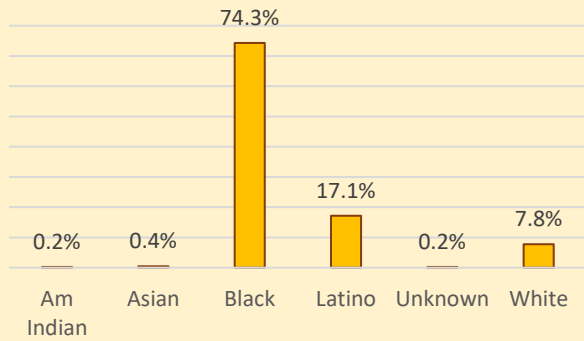

Sheriff's Daily Report

10/2/2022

Under the Custody of the Sheriff	
Total Male and Female	7,721
Jail Population	5,625
Community Corrections	2,096

Jail Population - Behind the Walls

Sheriff's Daily Report

10/2/2022

CCSO Population Demographics

In Confinement

Gender Distribution

Race Distribution

Age Distribution

Community Corrections

Gender Distribution

Race Distribution

Age Distribution