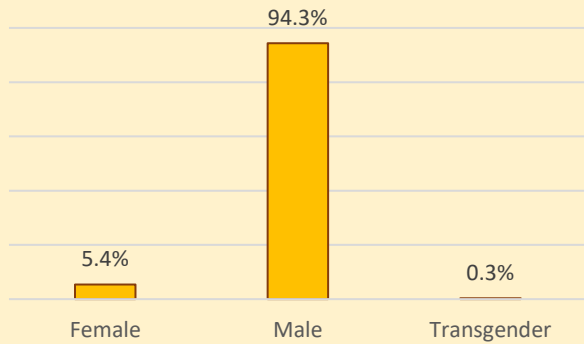

Sheriff's Daily Report

10/2/2022

Under the Custody of the Sheriff	
Total Male and Female	7,721
Jail Population	5,625
Community Corrections	2,096

Jail Population - Behind the Walls

Sheriff's Daily Report

10/2/2022

CCSO Population Demographics

In Confinement

Gender Distribution

Race Distribution

Age Distribution

Community Corrections

Gender Distribution

Race Distribution

Age Distribution