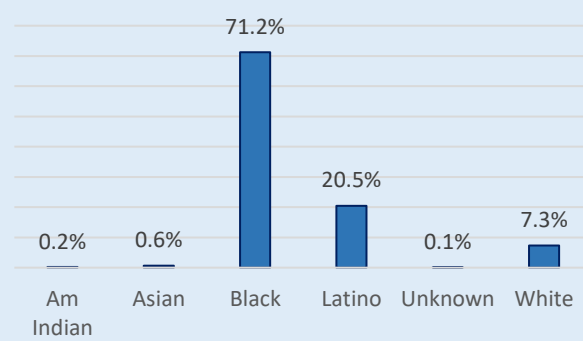

Sheriff's Daily Report

10/2/2022

Under the Custody of the Sheriff	
Total Male and Female	7,721
Jail Population	5,625
Community Corrections	2,096

Jail Population - Behind the Walls

Sheriff's Daily Report

10/2/2022

CCSO Population Demographics

In Confinement

Gender Distribution

Race Distribution

Age Distribution

Community Corrections

Gender Distribution

Race Distribution

Age Distribution