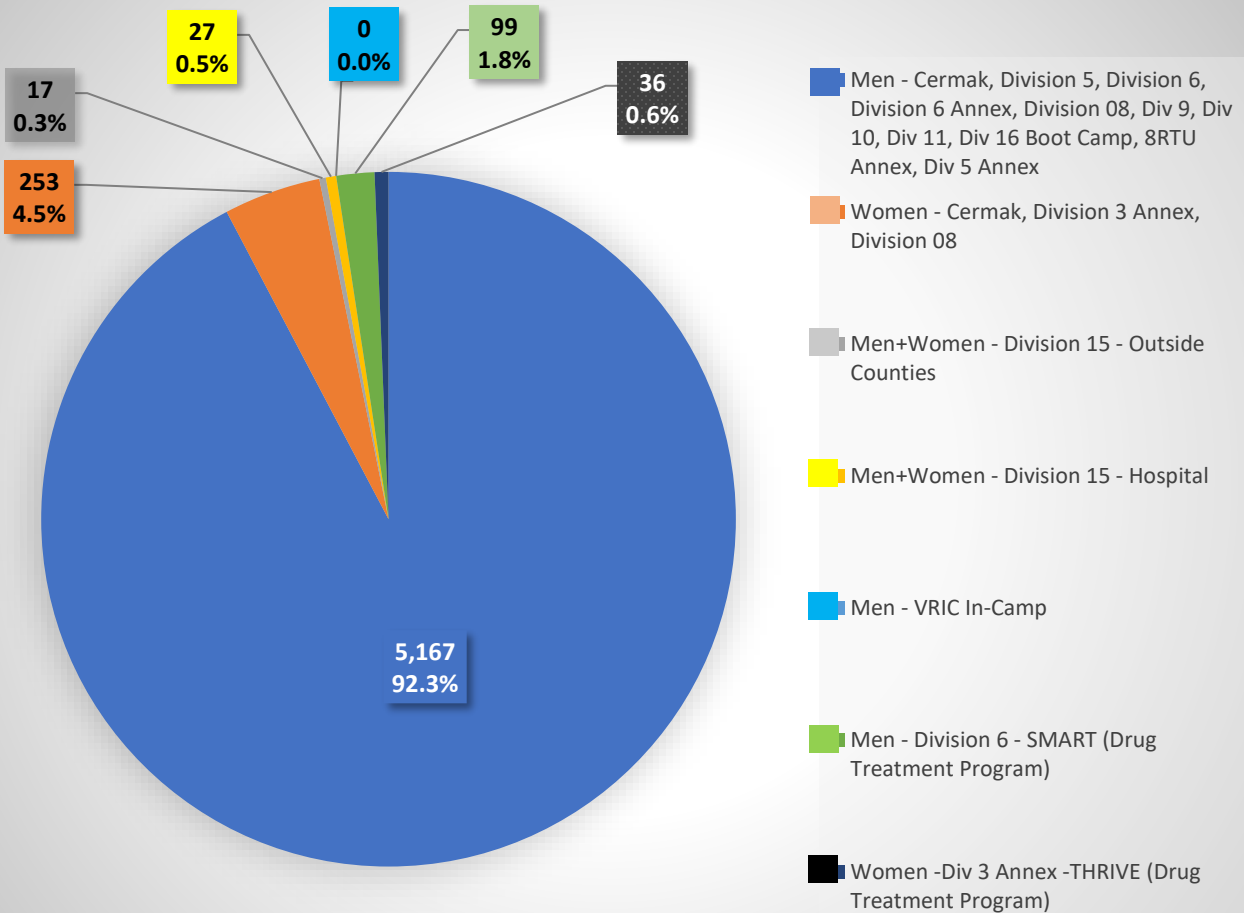

Sheriff's Daily Report

10/1/2022

Under the Custody of the Sheriff	
Total Male and Female	7,693
Jail Population	5,599
Community Corrections	2,094

Jail Population - Behind the Walls

Sheriff's Daily Report

10/1/2022

CCSO Population Demographics

In Confinement

Gender Distribution

Race Distribution

Age Distribution

Community Corrections

Gender Distribution

Race Distribution

Age Distribution