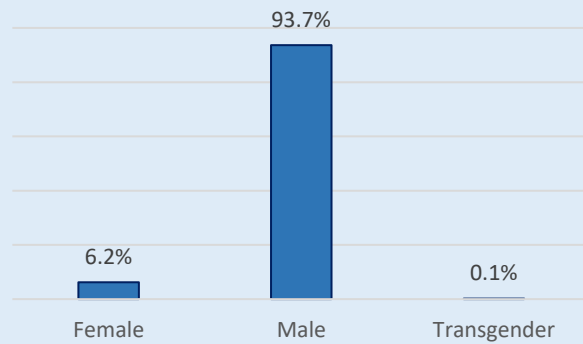

Sheriff's Daily Report

10/1/2022

Under the Custody of the Sheriff	
Total Male and Female	7,693
Jail Population	5,599
Community Corrections	2,094

Jail Population - Behind the Walls

Sheriff's Daily Report

10/1/2022

CCSO Population Demographics

In Confinement

Gender Distribution

Race Distribution

Age Distribution

Community Corrections

Gender Distribution

Race Distribution

Age Distribution