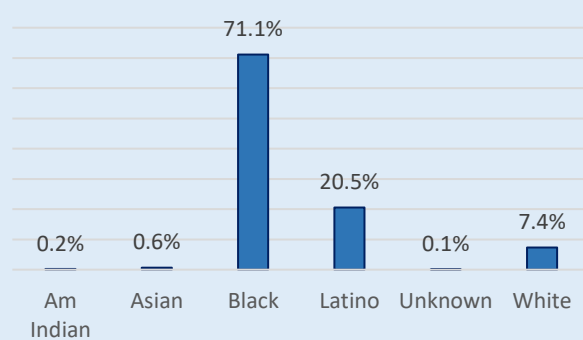

Sheriff's Daily Report

10/1/2022

Under the Custody of the Sheriff	
Total Male and Female	7,693
Jail Population	5,599
Community Corrections	2,094

Jail Population - Behind the Walls

Sheriff's Daily Report

10/1/2022

CCSO Population Demographics

In Confinement

Gender Distribution

Race Distribution

Age Distribution

Community Corrections

Gender Distribution

Race Distribution

Age Distribution