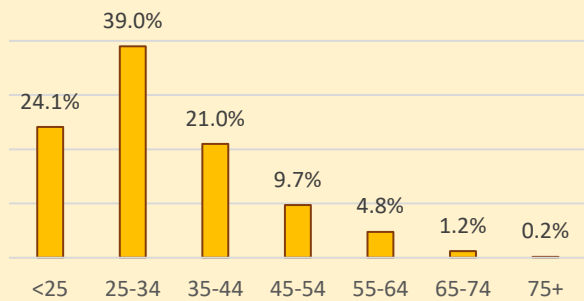

Sheriff's Daily Report

10/1/2022

Under the Custody of the Sheriff	
Total Male and Female	7,693
Jail Population	5,599
Community Corrections	2,094

Jail Population - Behind the Walls

Sheriff's Daily Report

10/1/2022

CCSO Population Demographics

In Confinement

Gender Distribution

Race Distribution

Age Distribution

Community Corrections

Gender Distribution

Race Distribution

Age Distribution