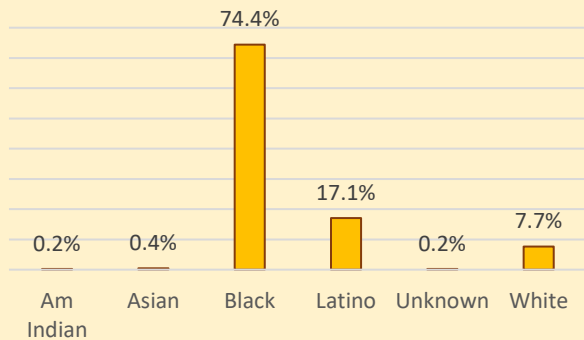

Sheriff's Daily Report

10/1/2022

Under the Custody of the Sheriff	
Total Male and Female	7,693
Jail Population	5,599
Community Corrections	2,094

Jail Population - Behind the Walls

Sheriff's Daily Report

10/1/2022

CCSO Population Demographics

In Confinement

Gender Distribution

Race Distribution

Age Distribution

Community Corrections

Gender Distribution

Race Distribution

Age Distribution