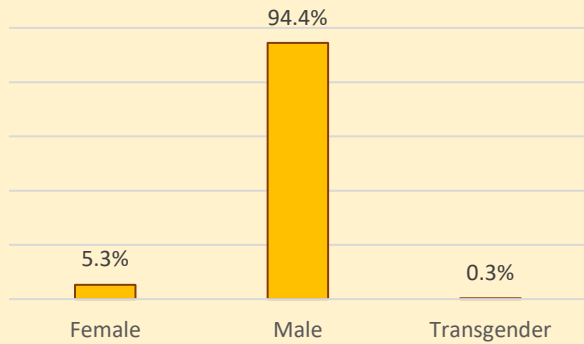

Sheriff's Daily Report

10/1/2022

Under the Custody of the Sheriff	
Total Male and Female	7,693
Jail Population	5,599
Community Corrections	2,094

Jail Population - Behind the Walls

Sheriff's Daily Report

10/1/2022

CCSO Population Demographics

In Confinement

Gender Distribution

Race Distribution

Age Distribution

Community Corrections

Gender Distribution

Race Distribution

Age Distribution