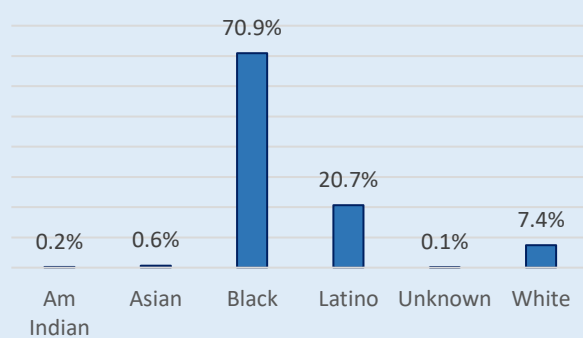

Sheriff's Daily Report

9/30/2022

Under the Custody of the Sheriff	
Total Male and Female	7,704
Jail Population	5,612
Community Corrections	2,092

Jail Population - Behind the Walls

Sheriff's Daily Report

9/30/2022

CCSO Population Demographics

In Confinement

Gender Distribution

Race Distribution

Age Distribution

Community Corrections

Gender Distribution

Race Distribution

Age Distribution