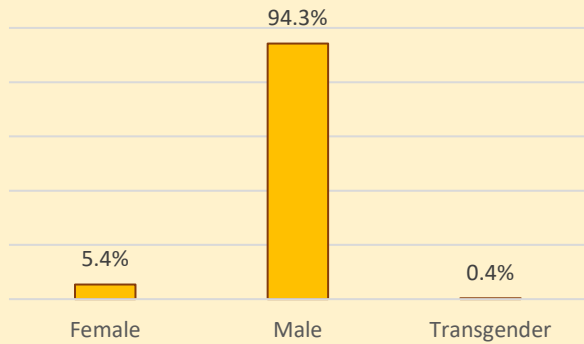

Sheriff's Daily Report

9/30/2022

Under the Custody of the Sheriff	
Total Male and Female	7,704
Jail Population	5,612
Community Corrections	2,092

Jail Population - Behind the Walls

Sheriff's Daily Report

9/30/2022

CCSO Population Demographics

In Confinement

Gender Distribution

Race Distribution

Age Distribution

Community Corrections

Gender Distribution

Race Distribution

Age Distribution