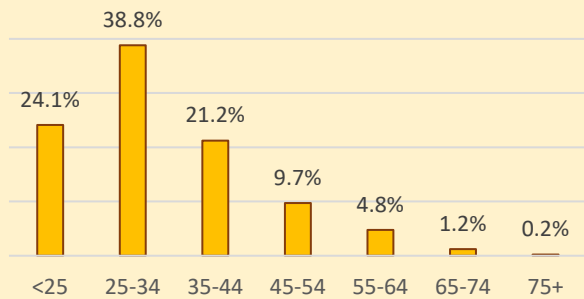

Sheriff's Daily Report

9/30/2022

Under the Custody of the Sheriff	
Total Male and Female	7,704
Jail Population	5,612
Community Corrections	2,092

Jail Population - Behind the Walls

Sheriff's Daily Report

9/30/2022

CCSO Population Demographics

In Confinement

Gender Distribution

Race Distribution

Age Distribution

Community Corrections

Gender Distribution

Race Distribution

Age Distribution