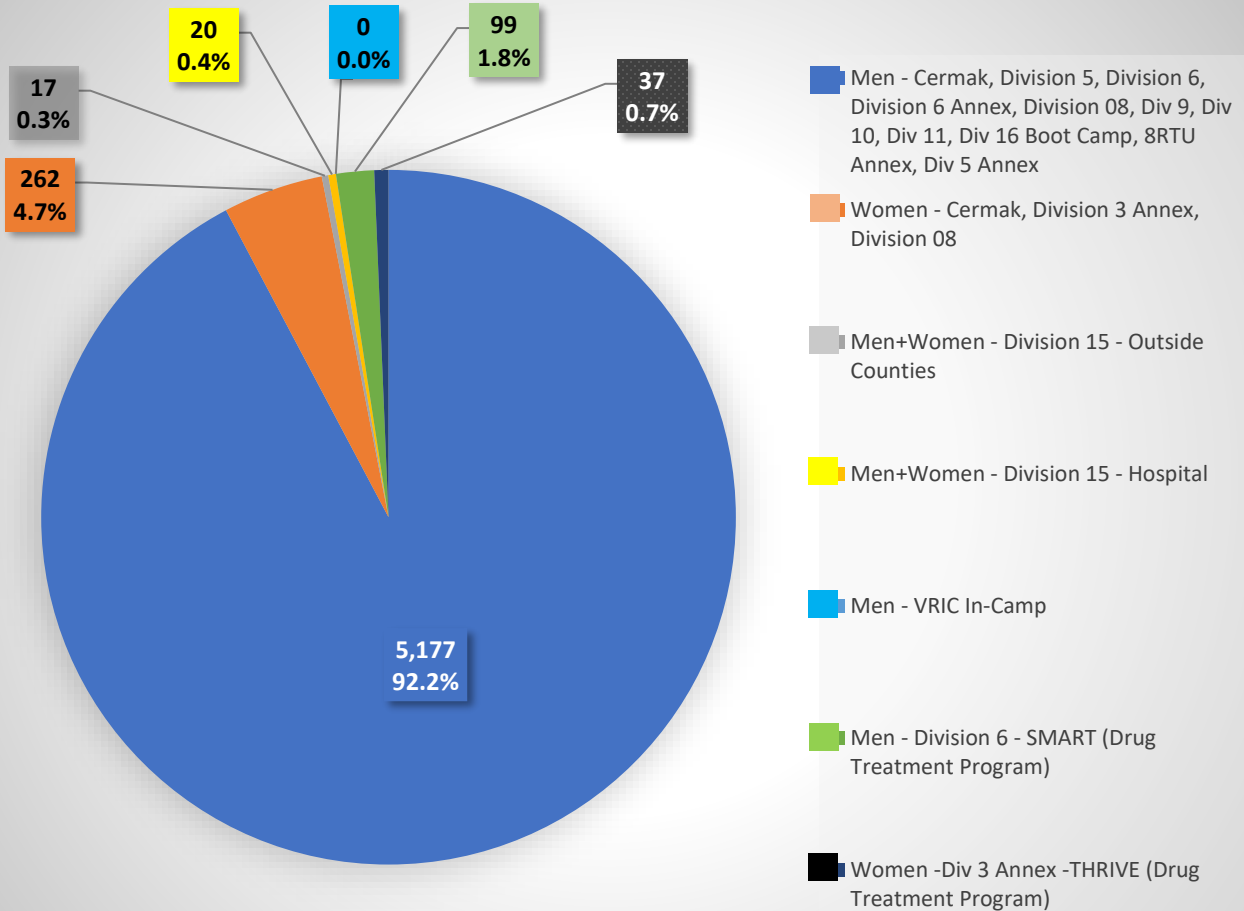

Sheriff's Daily Report

9/30/2022

Under the Custody of the Sheriff	
Total Male and Female	7,704
Jail Population	5,612
Community Corrections	2,092

Jail Population - Behind the Walls

Sheriff's Daily Report

9/30/2022

CCSO Population Demographics

In Confinement

Gender Distribution

Race Distribution

Age Distribution

Community Corrections

Gender Distribution

Race Distribution

Age Distribution