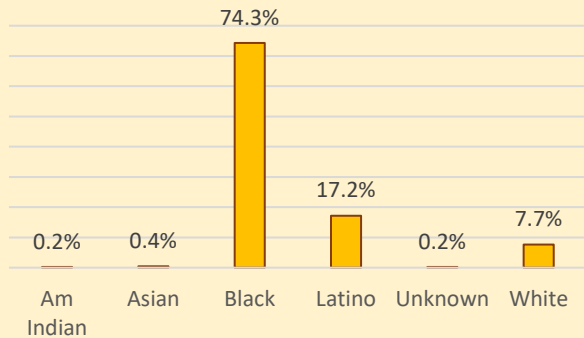

Sheriff's Daily Report

9/30/2022

Under the Custody of the Sheriff	
Total Male and Female	7,704
Jail Population	5,612
Community Corrections	2,092

Jail Population - Behind the Walls

Sheriff's Daily Report

9/30/2022

CCSO Population Demographics

In Confinement

Gender Distribution

Race Distribution

Age Distribution

Community Corrections

Gender Distribution

Race Distribution

Age Distribution