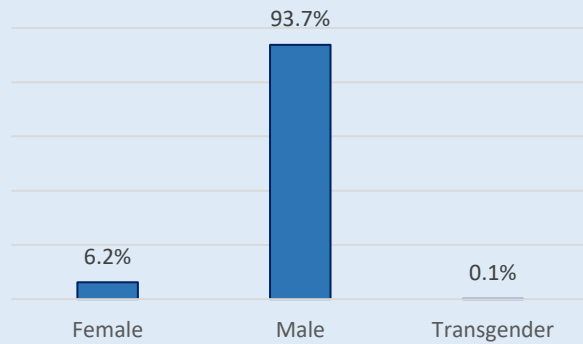

Sheriff's Daily Report

9/30/2022

Under the Custody of the Sheriff	
Total Male and Female	7,704
Jail Population	5,612
Community Corrections	2,092

Jail Population - Behind the Walls

Sheriff's Daily Report

9/30/2022

CCSO Population Demographics

In Confinement

Gender Distribution

Race Distribution

Age Distribution

Community Corrections

Gender Distribution

Race Distribution

Age Distribution