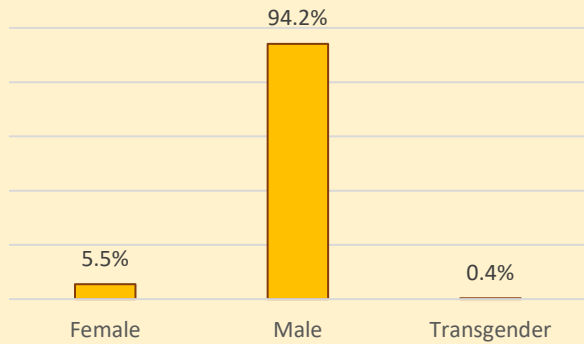

Sheriff's Daily Report

9/29/2022

Under the Custody of the Sheriff	
Total Male and Female	7,680
Jail Population	5,582
Community Corrections	2,098

Jail Population - Behind the Walls

Sheriff's Daily Report

9/29/2022

CCSO Population Demographics

In Confinement

Gender Distribution

Race Distribution

Age Distribution

Community Corrections

Gender Distribution

Race Distribution

Age Distribution