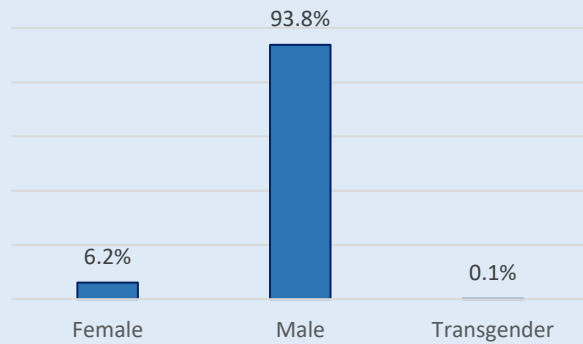

Sheriff's Daily Report

9/29/2022

Under the Custody of the Sheriff	
Total Male and Female	7,680
Jail Population	5,582
Community Corrections	2,098

Jail Population - Behind the Walls

Sheriff's Daily Report

9/29/2022

CCSO Population Demographics

In Confinement

Gender Distribution

Race Distribution

Age Distribution

Community Corrections

Gender Distribution

Race Distribution

Age Distribution