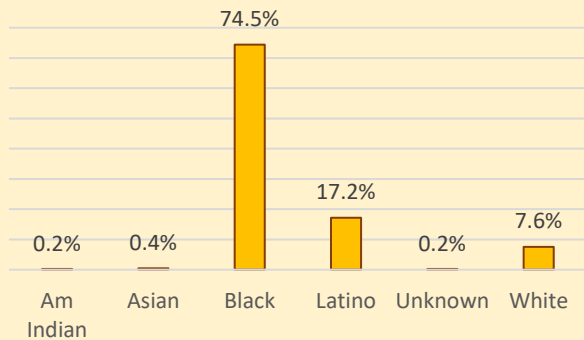

Sheriff's Daily Report

9/29/2022

Under the Custody of the Sheriff	
Total Male and Female	7,680
Jail Population	5,582
Community Corrections	2,098

Jail Population - Behind the Walls

Sheriff's Daily Report

9/29/2022

CCSO Population Demographics

In Confinement

Gender Distribution

Race Distribution

Age Distribution

Community Corrections

Gender Distribution

Race Distribution

Age Distribution