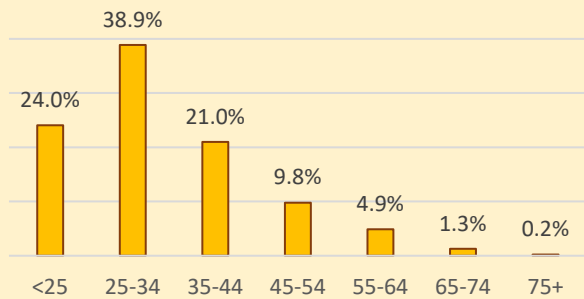

Sheriff's Daily Report

9/29/2022

Under the Custody of the Sheriff	
Total Male and Female	7,680
Jail Population	5,582
Community Corrections	2,098

Jail Population - Behind the Walls

Sheriff's Daily Report

9/29/2022

CCSO Population Demographics

In Confinement

Gender Distribution

Race Distribution

Age Distribution

Community Corrections

Gender Distribution

Race Distribution

Age Distribution