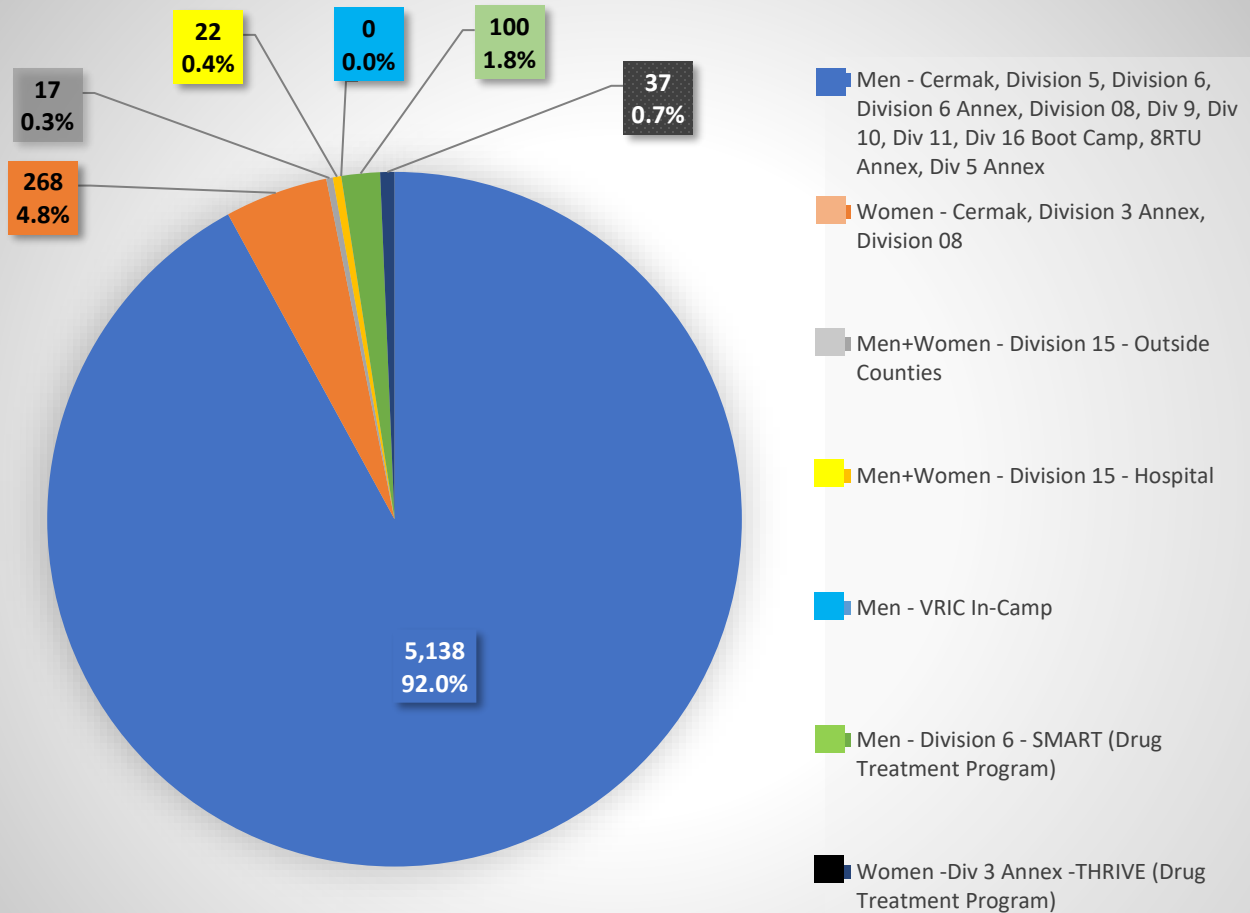

Sheriff's Daily Report

9/29/2022

Under the Custody of the Sheriff	
Total Male and Female	7,680
Jail Population	5,582
Community Corrections	2,098

Jail Population - Behind the Walls

Sheriff's Daily Report

9/29/2022

CCSO Population Demographics

In Confinement

Gender Distribution

Race Distribution

Age Distribution

Community Corrections

Gender Distribution

Race Distribution

Age Distribution