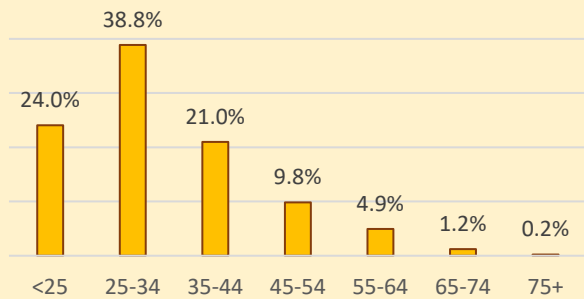

Sheriff's Daily Report

9/28/2022

Under the Custody of the Sheriff	
Total Male and Female	7,742
Jail Population	5,640
Community Corrections	2,102

Jail Population - Behind the Walls

Sheriff's Daily Report

9/28/2022

CCSO Population Demographics

In Confinement

Gender Distribution

Race Distribution

Age Distribution

Community Corrections

Gender Distribution

Race Distribution

Age Distribution