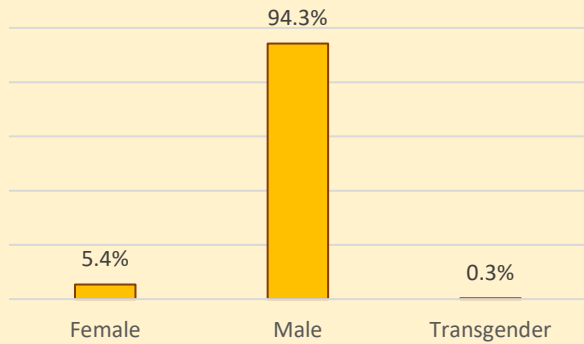

Sheriff's Daily Report

9/28/2022

Under the Custody of the Sheriff	
Total Male and Female	7,742
Jail Population	5,640
Community Corrections	2,102

Jail Population - Behind the Walls

Sheriff's Daily Report

9/28/2022

CCSO Population Demographics

In Confinement

Gender Distribution

Race Distribution

Age Distribution

Community Corrections

Gender Distribution

Race Distribution

Age Distribution