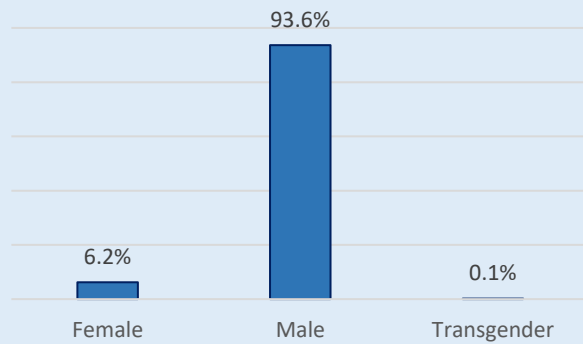

Sheriff's Daily Report

9/28/2022

Under the Custody of the Sheriff	
Total Male and Female	7,742
Jail Population	5,640
Community Corrections	2,102

Jail Population - Behind the Walls

Sheriff's Daily Report

9/28/2022

CCSO Population Demographics

In Confinement

Gender Distribution

Race Distribution

Age Distribution

Community Corrections

Gender Distribution

Race Distribution

Age Distribution