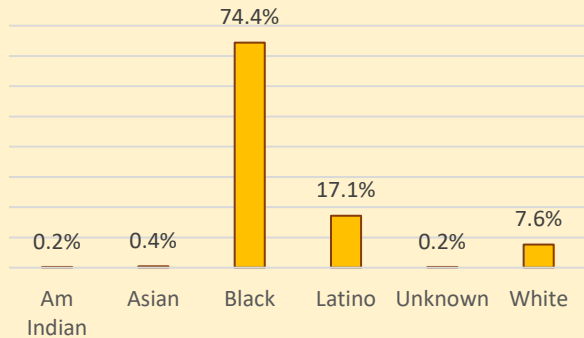

Sheriff's Daily Report

9/28/2022

Under the Custody of the Sheriff	
Total Male and Female	7,742
Jail Population	5,640
Community Corrections	2,102

Jail Population - Behind the Walls

Sheriff's Daily Report

9/28/2022

CCSO Population Demographics

In Confinement

Gender Distribution

Race Distribution

Age Distribution

Community Corrections

Gender Distribution

Race Distribution

Age Distribution