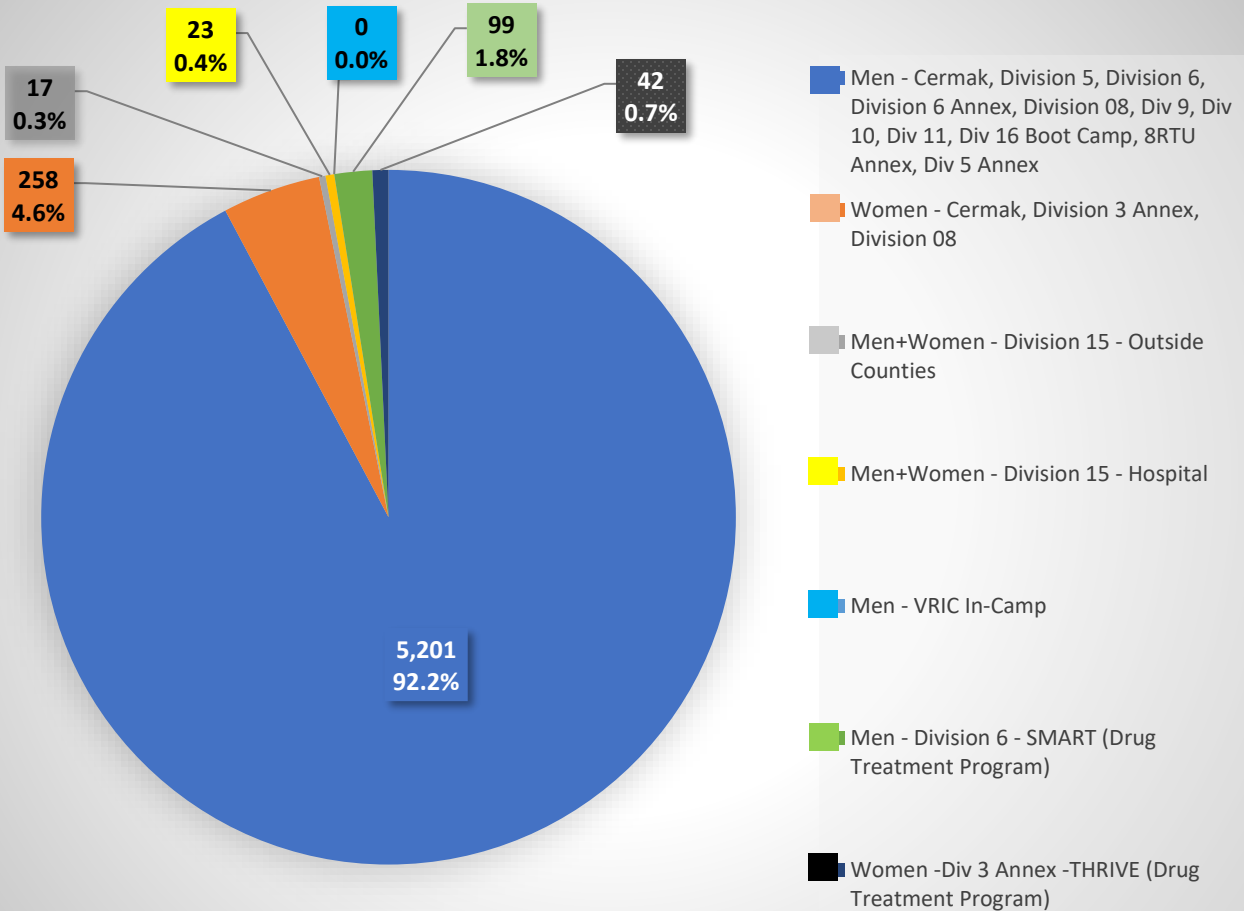

Sheriff's Daily Report

9/28/2022

Under the Custody of the Sheriff	
Total Male and Female	7,742
Jail Population	5,640
Community Corrections	2,102

Jail Population - Behind the Walls

Sheriff's Daily Report

9/28/2022

CCSO Population Demographics

In Confinement

Gender Distribution

Race Distribution

Age Distribution

Community Corrections

Gender Distribution

Race Distribution

Age Distribution