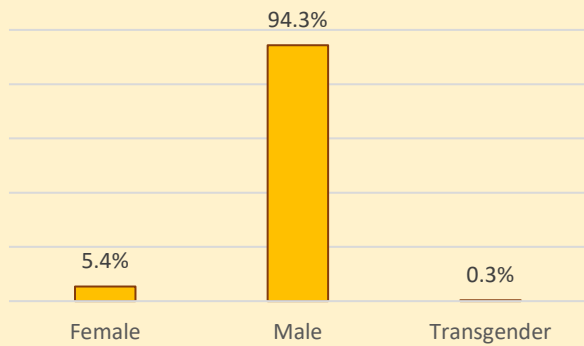

Sheriff's Daily Report

9/27/2022

Under the Custody of the Sheriff	
Total Male and Female	7,738
Jail Population	5,640
Community Corrections	2,098

Jail Population - Behind the Walls

Sheriff's Daily Report

9/27/2022

CCSO Population Demographics

In Confinement

Gender Distribution

Race Distribution

Age Distribution

Community Corrections

Gender Distribution

Race Distribution

Age Distribution