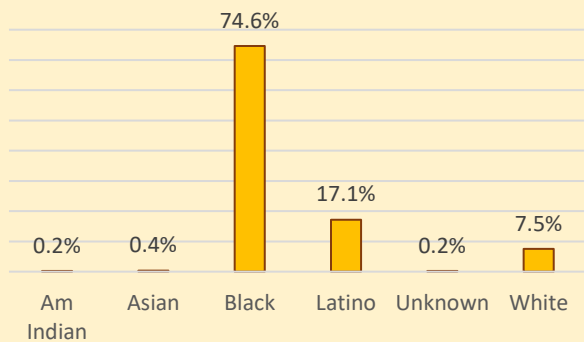

Sheriff's Daily Report

9/27/2022

Under the Custody of the Sheriff	
Total Male and Female	7,738
Jail Population	5,640
Community Corrections	2,098

Jail Population - Behind the Walls

Sheriff's Daily Report

9/27/2022

CCSO Population Demographics

In Confinement

Gender Distribution

Race Distribution

Age Distribution

Community Corrections

Gender Distribution

Race Distribution

Age Distribution