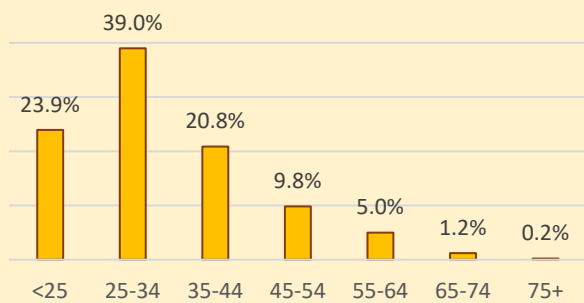

Sheriff's Daily Report

9/27/2022

Under the Custody of the Sheriff	
Total Male and Female	7,738
Jail Population	5,640
Community Corrections	2,098

Jail Population - Behind the Walls

Sheriff's Daily Report

9/27/2022

CCSO Population Demographics

In Confinement

Gender Distribution

Race Distribution

Age Distribution

Community Corrections

Gender Distribution

Race Distribution

Age Distribution