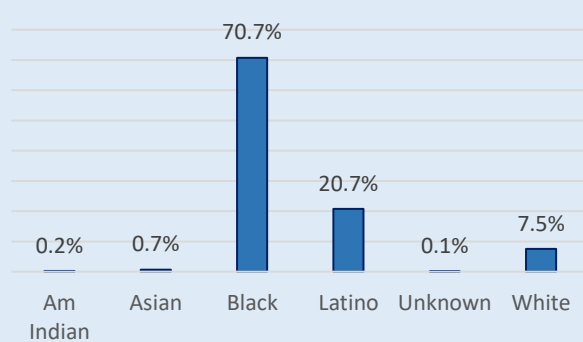

Sheriff's Daily Report

9/27/2022

Under the Custody of the Sheriff	
Total Male and Female	7,738
Jail Population	5,640
Community Corrections	2,098

Jail Population - Behind the Walls

Sheriff's Daily Report

9/27/2022

CCSO Population Demographics

In Confinement

Gender Distribution

Race Distribution

Age Distribution

Community Corrections

Gender Distribution

Race Distribution

Age Distribution