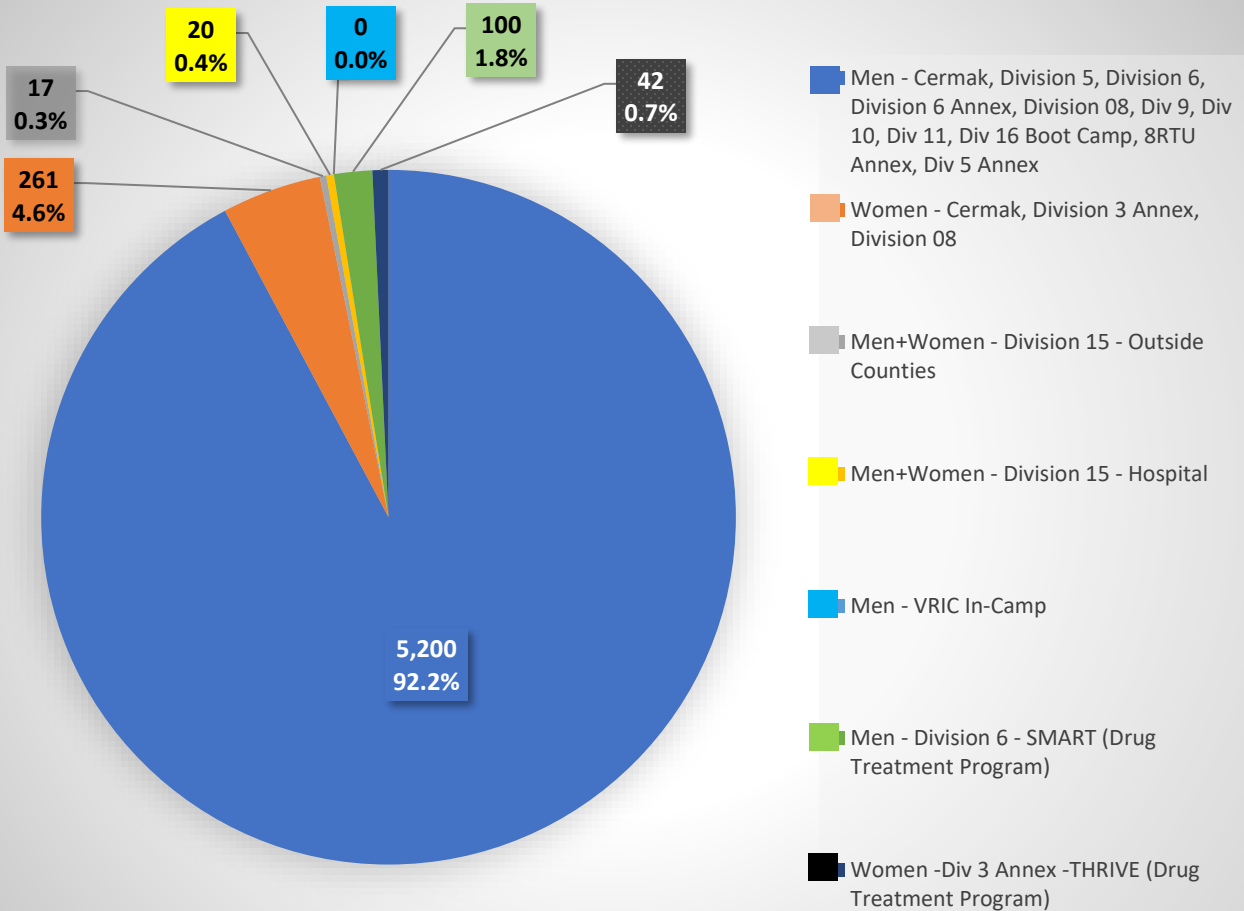

Sheriff's Daily Report

9/27/2022

Under the Custody of the Sheriff	
Total Male and Female	7,738
Jail Population	5,640
Community Corrections	2,098

Jail Population - Behind the Walls

Sheriff's Daily Report

9/27/2022

CCSO Population Demographics

In Confinement

Gender Distribution

Race Distribution

Age Distribution

Community Corrections

Gender Distribution

Race Distribution

Age Distribution