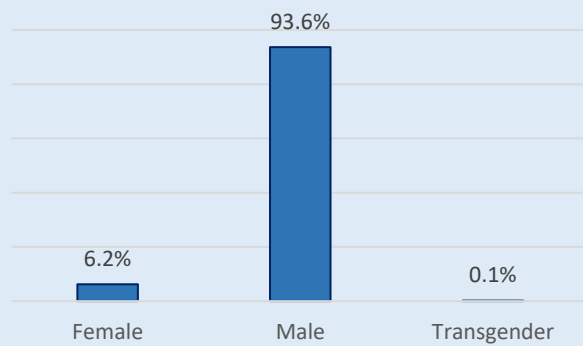

Sheriff's Daily Report

9/27/2022

Under the Custody of the Sheriff	
Total Male and Female	7,738
Jail Population	5,640
Community Corrections	2,098

Jail Population - Behind the Walls

Sheriff's Daily Report

9/27/2022

CCSO Population Demographics

In Confinement

Gender Distribution

Race Distribution

Age Distribution

Community Corrections

Gender Distribution

Race Distribution

Age Distribution