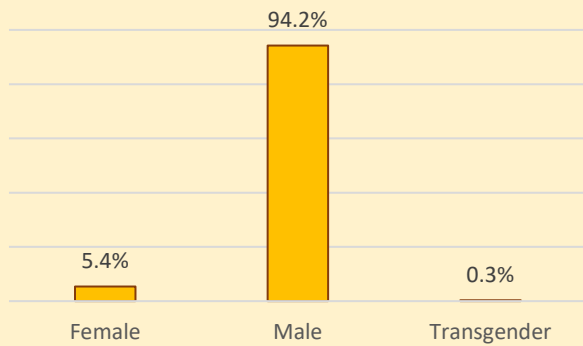

Sheriff's Daily Report

9/26/2022

Under the Custody of the Sheriff	
Total Male and Female	7,832
Jail Population	5,733
Community Corrections	2,099

Jail Population - Behind the Walls

Sheriff's Daily Report

9/26/2022

CCSO Population Demographics

In Confinement

Gender Distribution

Race Distribution

Age Distribution

Community Corrections

Gender Distribution

Race Distribution

Age Distribution