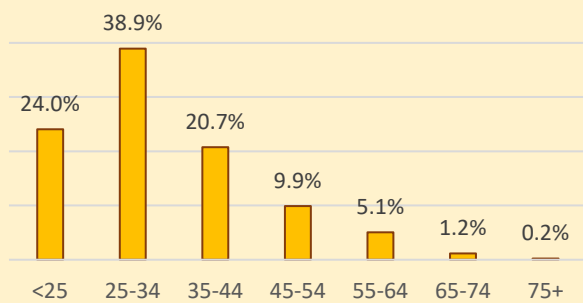

Sheriff's Daily Report

9/26/2022

Under the Custody of the Sheriff	
Total Male and Female	7,832
Jail Population	5,733
Community Corrections	2,099

Jail Population - Behind the Walls

Sheriff's Daily Report

9/26/2022

CCSO Population Demographics

In Confinement

Gender Distribution

Race Distribution

Age Distribution

Community Corrections

Gender Distribution

Race Distribution

Age Distribution