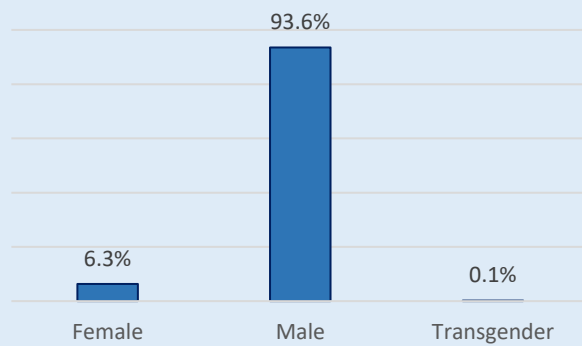

Sheriff's Daily Report

9/26/2022

Under the Custody of the Sheriff	
Total Male and Female	7,832
Jail Population	5,733
Community Corrections	2,099

Jail Population - Behind the Walls

Sheriff's Daily Report

9/26/2022

CCSO Population Demographics

In Confinement

Gender Distribution

Race Distribution

Age Distribution

Community Corrections

Gender Distribution

Race Distribution

Age Distribution