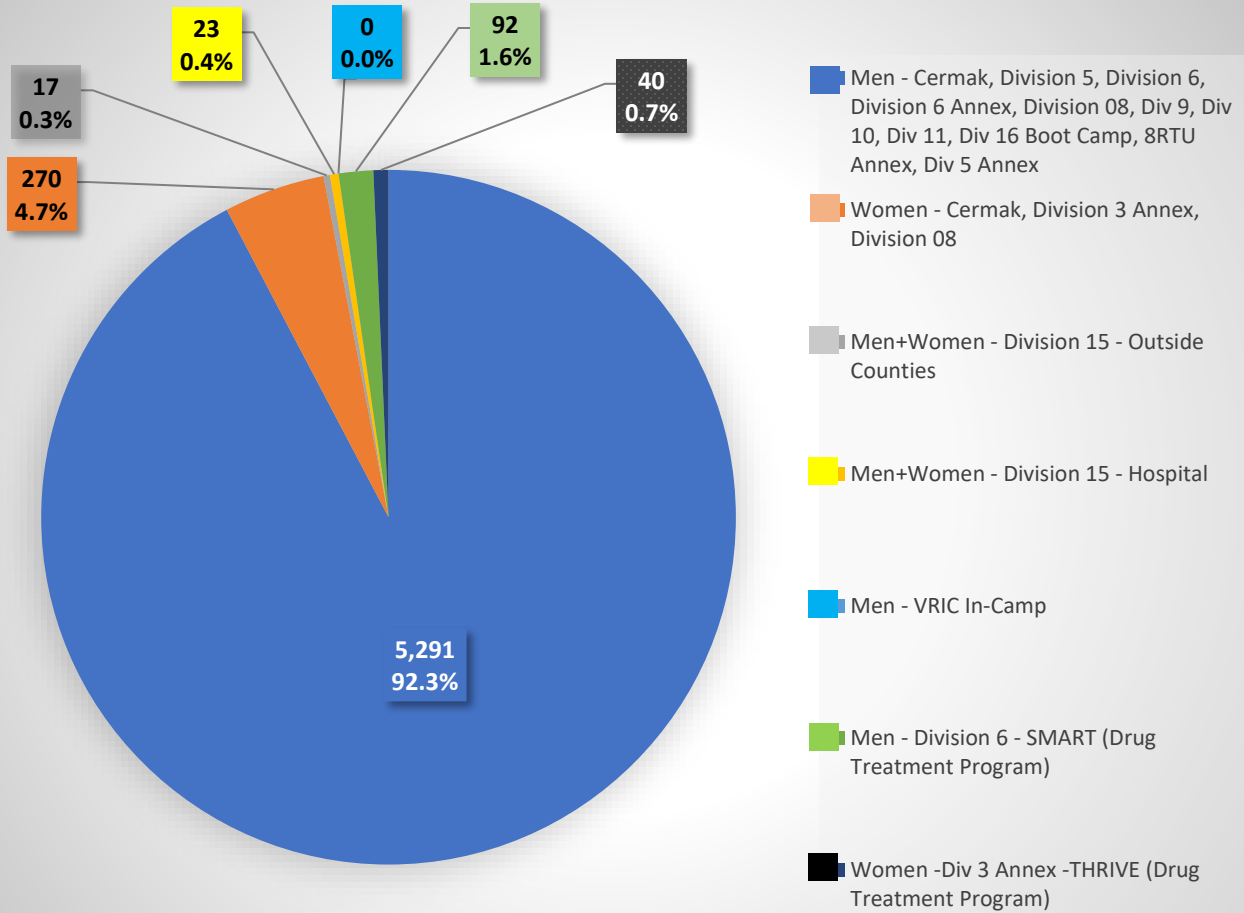

Sheriff's Daily Report

9/26/2022

Under the Custody of the Sheriff	
Total Male and Female	7,832
Jail Population	5,733
Community Corrections	2,099

Jail Population - Behind the Walls

Sheriff's Daily Report

9/26/2022

CCSO Population Demographics

In Confinement

Gender Distribution

Race Distribution

Age Distribution

Community Corrections

Gender Distribution

Race Distribution

Age Distribution