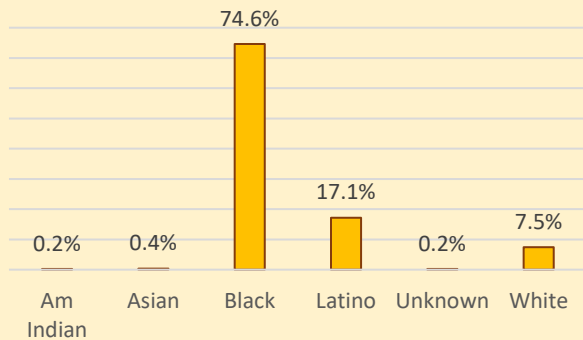

Sheriff's Daily Report

9/26/2022

Under the Custody of the Sheriff	
Total Male and Female	7,832
Jail Population	5,733
Community Corrections	2,099

Jail Population - Behind the Walls

Sheriff's Daily Report

9/26/2022

CCSO Population Demographics

In Confinement

Gender Distribution

Race Distribution

Age Distribution

Community Corrections

Gender Distribution

Race Distribution

Age Distribution