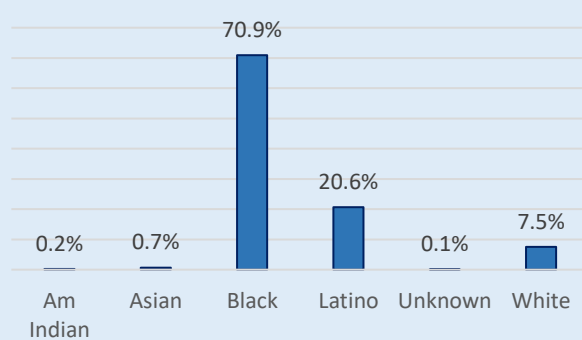

Sheriff's Daily Report

9/26/2022

Under the Custody of the Sheriff	
Total Male and Female	7,832
Jail Population	5,733
Community Corrections	2,099

Jail Population - Behind the Walls

Sheriff's Daily Report

9/26/2022

CCSO Population Demographics

In Confinement

Gender Distribution

Race Distribution

Age Distribution

Community Corrections

Gender Distribution

Race Distribution

Age Distribution