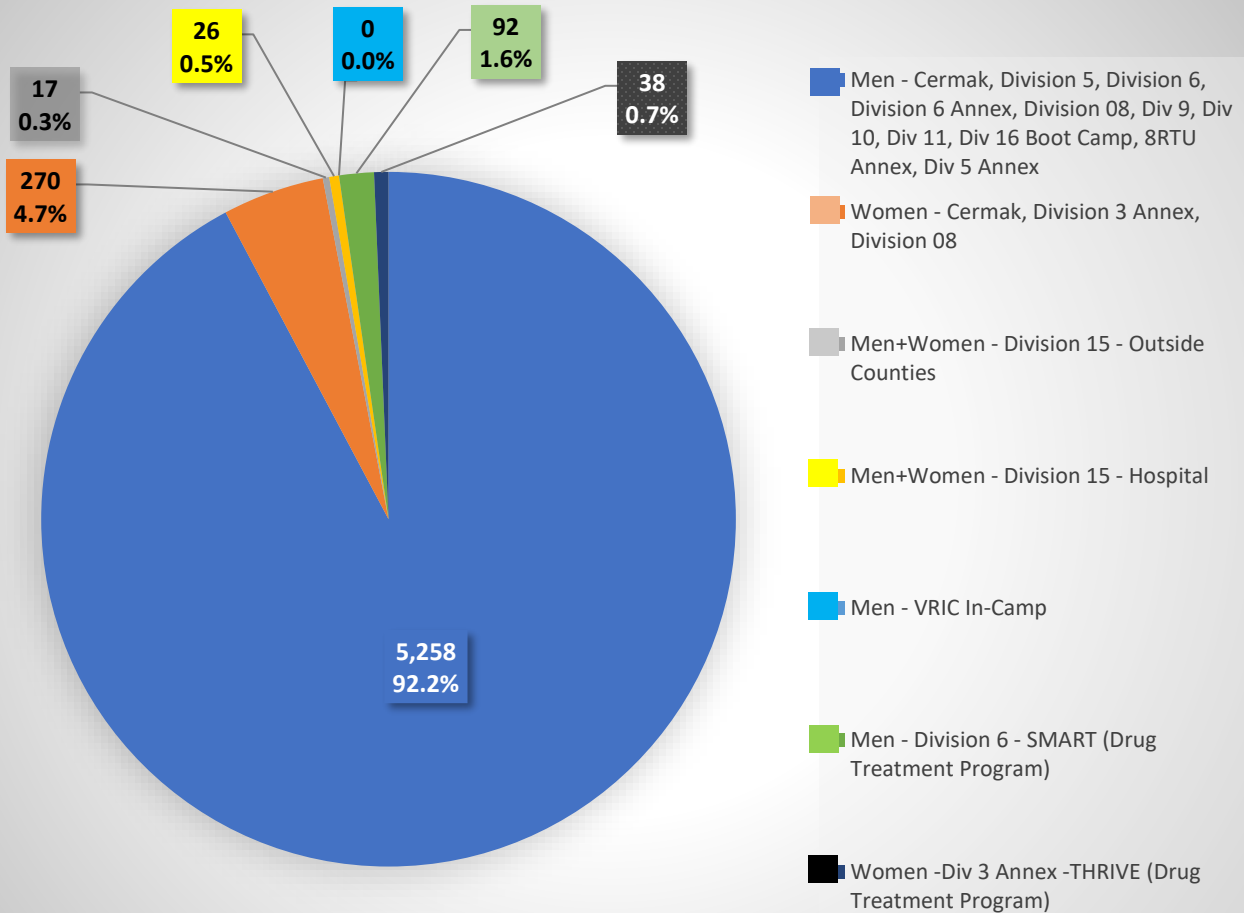

# Sheriff's Daily Report

9/25/2022

Under the Custody of the Sheriff	
Total Male and Female	7,795
Jail Population	5,701
Community Corrections	2,094

## Jail Population - Behind the Walls

#### Race Distribution

#### Age Distribution