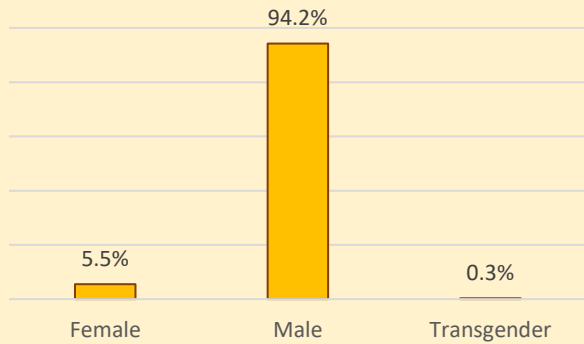

CCSO Population Demographics

In Confinement

Gender Distribution