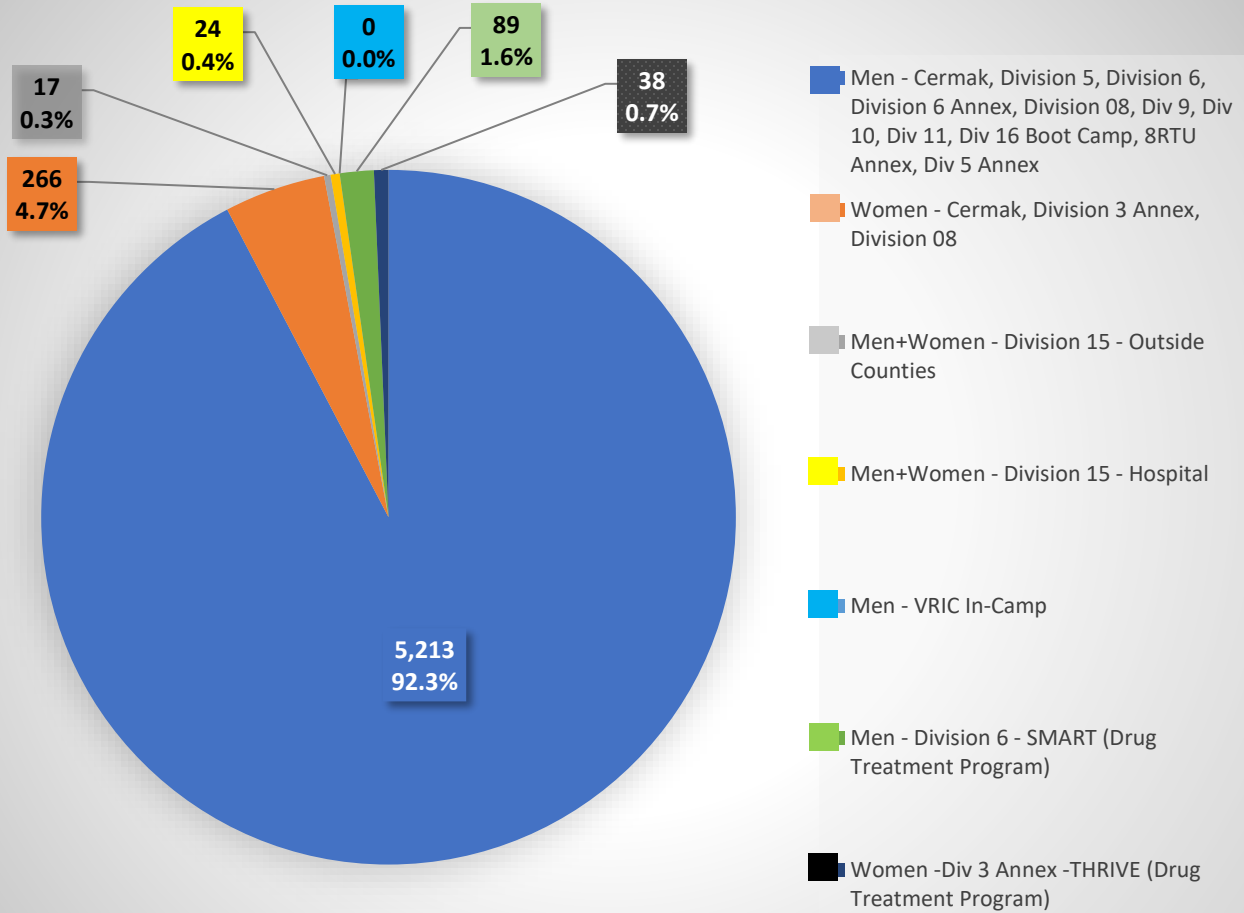

Sheriff's Daily Report

9/24/2022

Under the Custody of the Sheriff	
Total Male and Female	7,739
Jail Population	5,647
Community Corrections	2,092

Jail Population - Behind the Walls

Sheriff's Daily Report

9/24/2022

CCSO Population Demographics