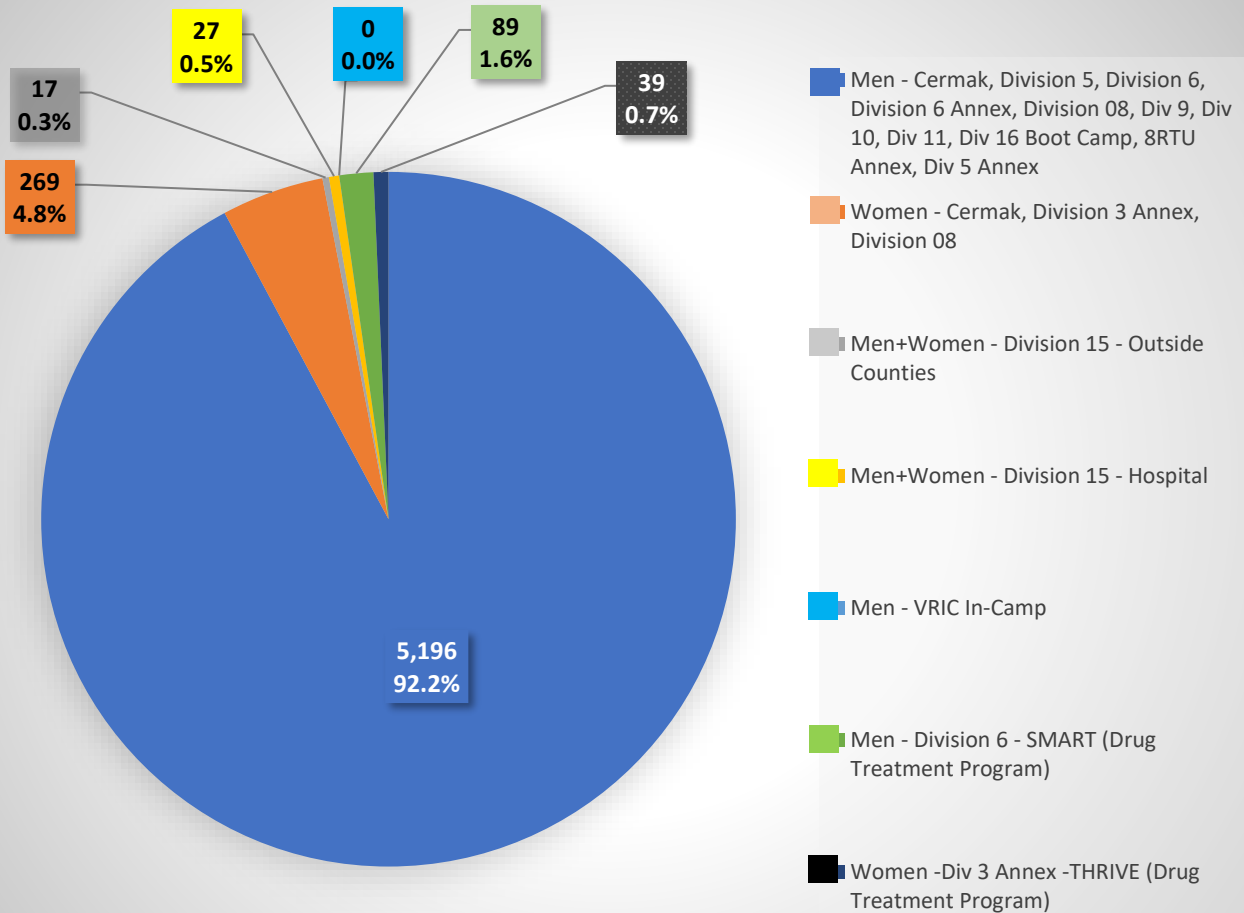

Sheriff's Daily Report

9/23/2022

Under the Custody of the Sheriff	
Total Male and Female	7,728
Jail Population	5,637
Community Corrections	2,091

Jail Population - Behind the Walls

Sheriff's Daily Report

9/23/2022

CCSO Population Demographics

In Confinement

Gender Distribution

Race Distribution

Age Distribution

Community Corrections

Gender Distribution

Race Distribution

Age Distribution