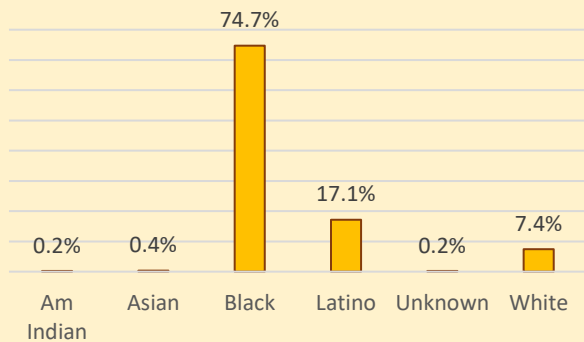

Sheriff's Daily Report

9/23/2022

Under the Custody of the Sheriff	
Total Male and Female	7,728
Jail Population	5,637
Community Corrections	2,091

Jail Population - Behind the Walls

Sheriff's Daily Report

9/23/2022

CCSO Population Demographics

In Confinement

Gender Distribution

Race Distribution

Age Distribution

Community Corrections

Gender Distribution

Race Distribution

Age Distribution