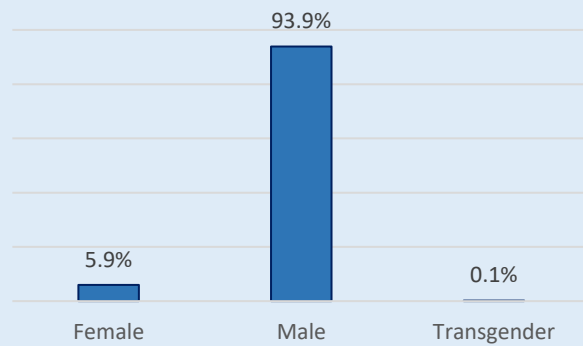

Sheriff's Daily Report

9/23/2022

Under the Custody of the Sheriff	
Total Male and Female	7,728
Jail Population	5,637
Community Corrections	2,091

Jail Population - Behind the Walls

Sheriff's Daily Report

9/23/2022

CCSO Population Demographics

In Confinement

Gender Distribution

Race Distribution

Age Distribution

Community Corrections

Gender Distribution

Race Distribution

Age Distribution