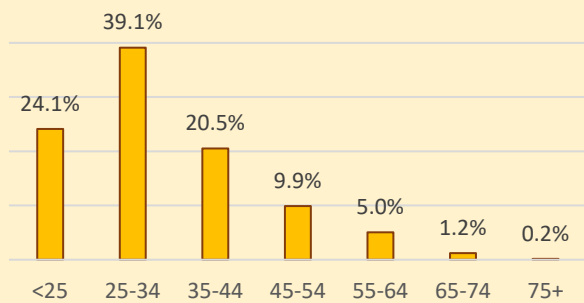

Sheriff's Daily Report

9/23/2022

Under the Custody of the Sheriff	
Total Male and Female	7,728
Jail Population	5,637
Community Corrections	2,091

Jail Population - Behind the Walls

Sheriff's Daily Report

9/23/2022

CCSO Population Demographics

In Confinement

Gender Distribution

Race Distribution

Age Distribution

Community Corrections

Gender Distribution

Race Distribution

Age Distribution