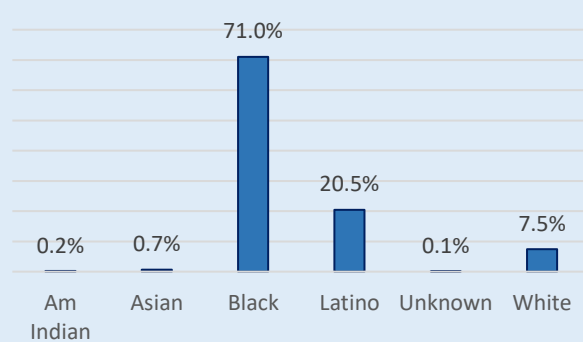

Sheriff's Daily Report

9/23/2022

Under the Custody of the Sheriff	
Total Male and Female	7,728
Jail Population	5,637
Community Corrections	2,091

Jail Population - Behind the Walls

Sheriff's Daily Report

9/23/2022

CCSO Population Demographics

In Confinement

Gender Distribution

Race Distribution

Age Distribution

Community Corrections

Gender Distribution

Race Distribution

Age Distribution