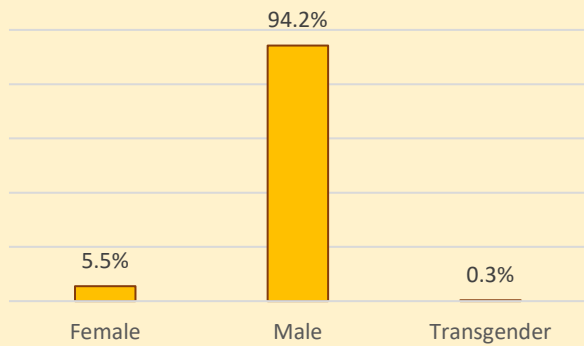

Sheriff's Daily Report

9/23/2022

Under the Custody of the Sheriff	
Total Male and Female	7,728
Jail Population	5,637
Community Corrections	2,091

Jail Population - Behind the Walls

Sheriff's Daily Report

9/23/2022

CCSO Population Demographics

In Confinement

Gender Distribution

Race Distribution

Age Distribution

Community Corrections

Gender Distribution

Race Distribution

Age Distribution