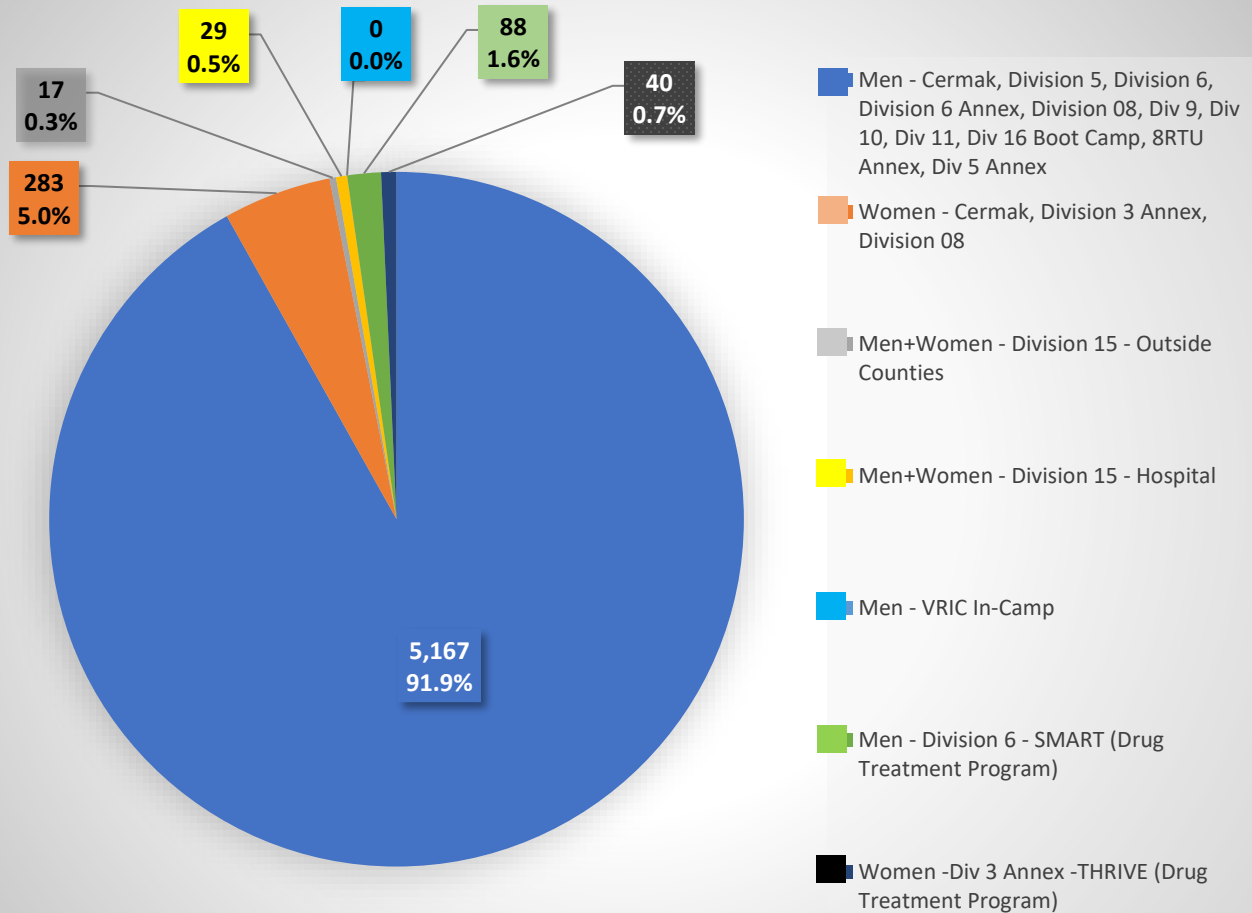

Sheriff's Daily Report

9/22/2022

Under the Custody of the Sheriff	
Total Male and Female	7,723
Jail Population	5,624
Community Corrections	2,099

Jail Population - Behind the Walls

Sheriff's Daily Report

9/22/2022

CCSO Population Demographics