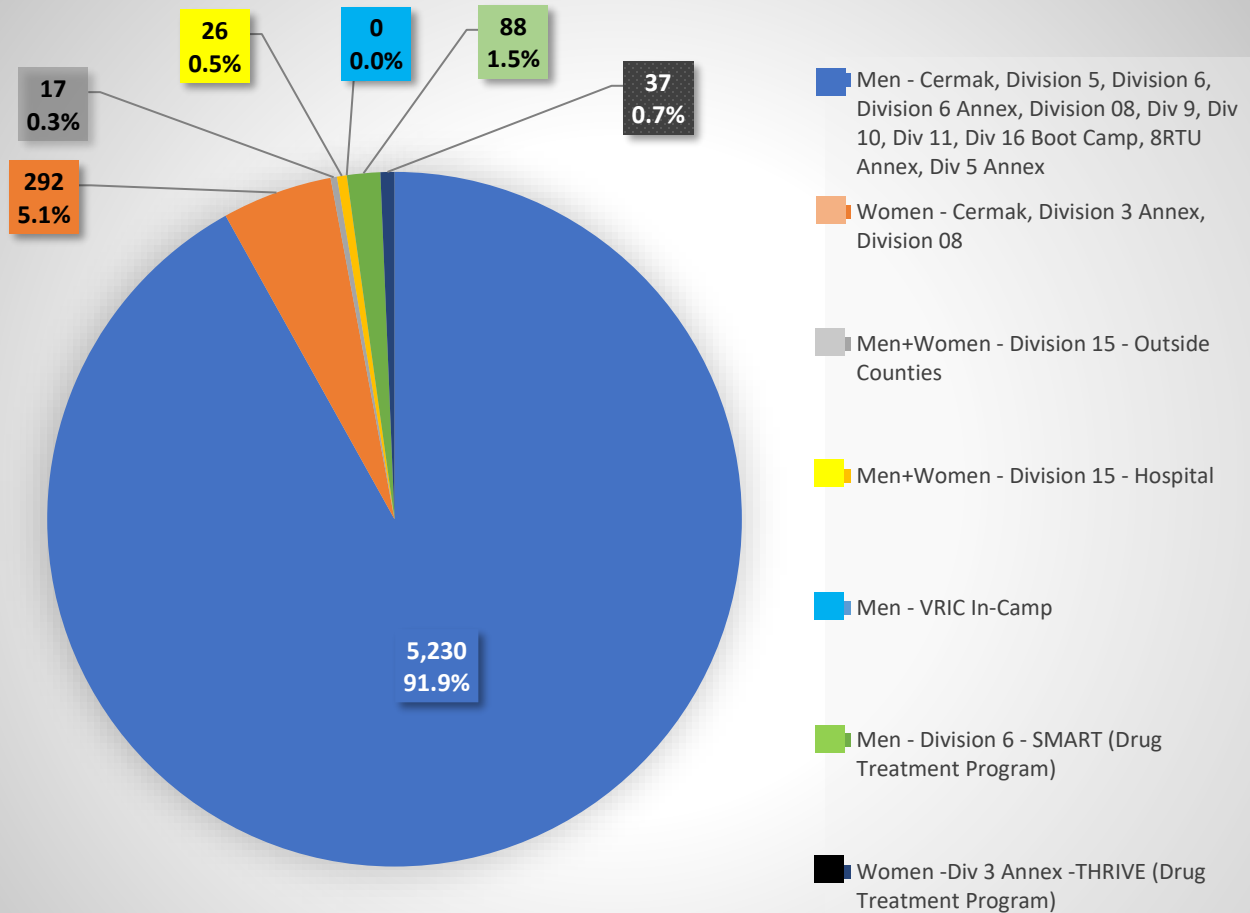

# Sheriff's Daily Report

9/20/2022

Under the Custody of the Sheriff	
Total Male and Female	7,795
Jail Population	5,690
Community Corrections	2,105

## Jail Population - Behind the Walls

#### Race Distribution

#### Age Distribution