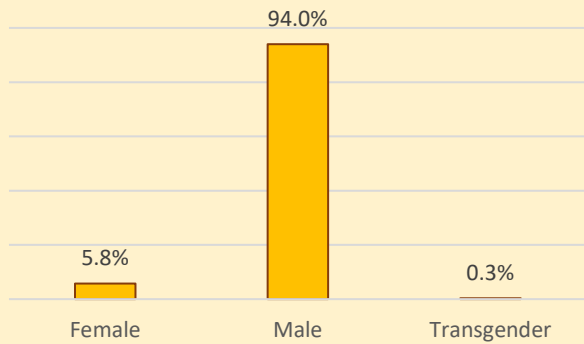

CCSO Population Demographics

In Confinement

Gender Distribution