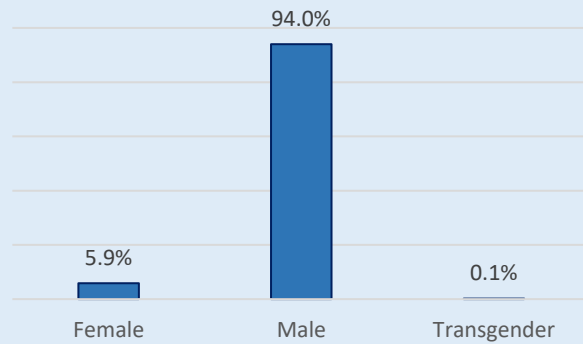

Sheriff's Daily Report

9/18/2022

Under the Custody of the Sheriff	
Total Male and Female	7,832
Jail Population	5,718
Community Corrections	2,114

Jail Population - Behind the Walls

Sheriff's Daily Report

9/18/2022

CCSO Population Demographics

In Confinement

Gender Distribution

Race Distribution

Age Distribution

Community Corrections

Gender Distribution

Race Distribution

Age Distribution