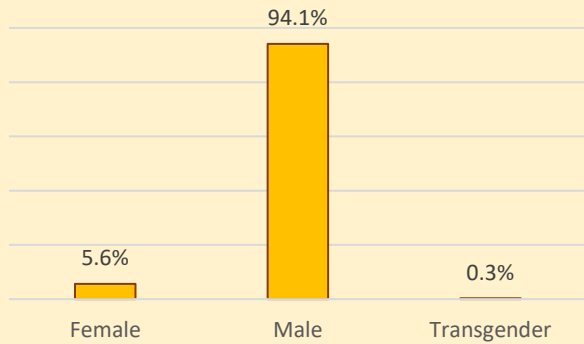

Sheriff's Daily Report

9/18/2022

Under the Custody of the Sheriff	
Total Male and Female	7,832
Jail Population	5,718
Community Corrections	2,114

Jail Population - Behind the Walls

Sheriff's Daily Report

9/18/2022

CCSO Population Demographics

In Confinement

Gender Distribution

Race Distribution

Age Distribution

Community Corrections

Gender Distribution

Race Distribution

Age Distribution