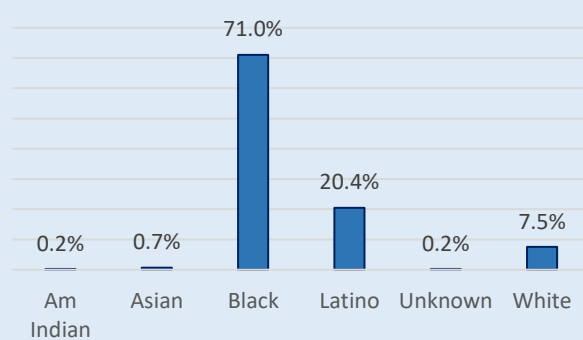

Sheriff's Daily Report

9/18/2022

Under the Custody of the Sheriff	
Total Male and Female	7,832
Jail Population	5,718
Community Corrections	2,114

Jail Population - Behind the Walls

Sheriff's Daily Report

9/18/2022

CCSO Population Demographics

In Confinement

Gender Distribution

Race Distribution

Age Distribution

Community Corrections

Gender Distribution

Race Distribution

Age Distribution