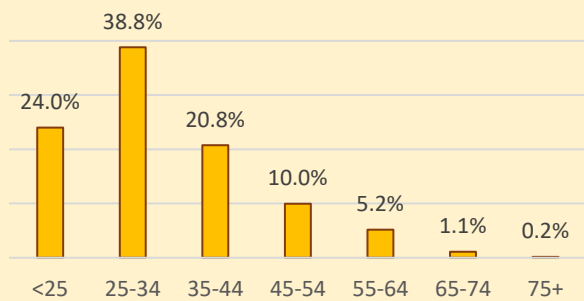

Sheriff's Daily Report

9/18/2022

Under the Custody of the Sheriff	
Total Male and Female	7,832
Jail Population	5,718
Community Corrections	2,114

Jail Population - Behind the Walls

Sheriff's Daily Report

9/18/2022

CCSO Population Demographics

In Confinement

Gender Distribution

Race Distribution

Age Distribution

Community Corrections

Gender Distribution

Race Distribution

Age Distribution