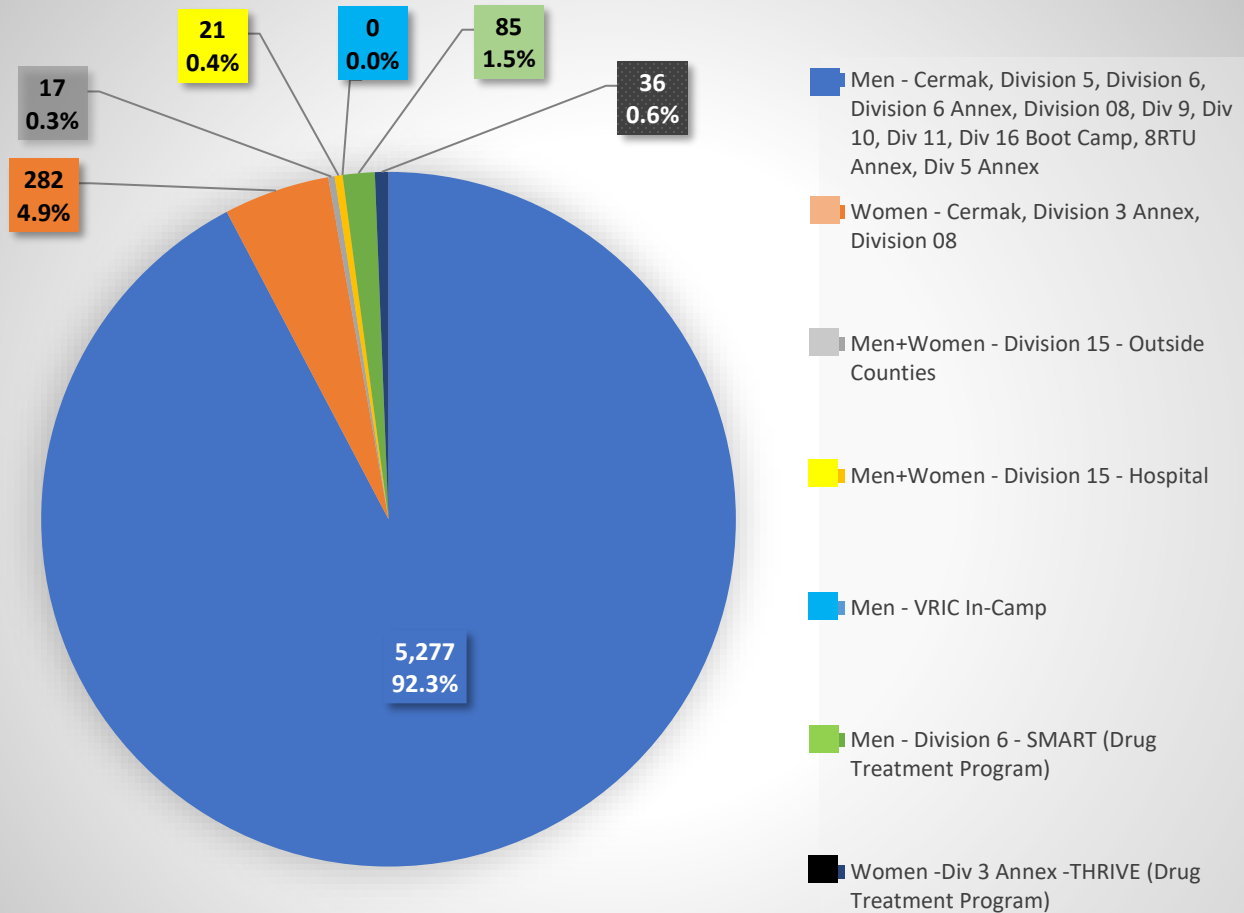

Sheriff's Daily Report

9/18/2022

Under the Custody of the Sheriff	
Total Male and Female	7,832
Jail Population	5,718
Community Corrections	2,114

Jail Population - Behind the Walls

Sheriff's Daily Report

9/18/2022

CCSO Population Demographics

In Confinement

Gender Distribution

Race Distribution

Age Distribution

Community Corrections

Gender Distribution

Race Distribution

Age Distribution