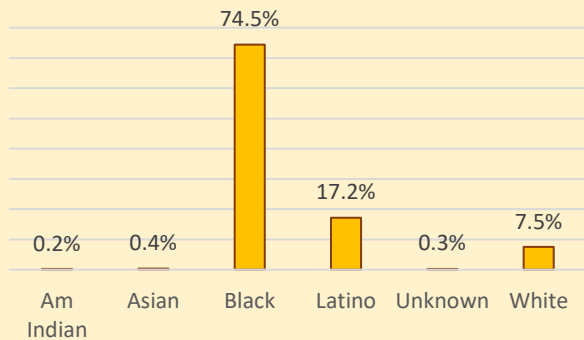

Sheriff's Daily Report

9/18/2022

Under the Custody of the Sheriff	
Total Male and Female	7,832
Jail Population	5,718
Community Corrections	2,114

Jail Population - Behind the Walls

Sheriff's Daily Report

9/18/2022

CCSO Population Demographics

In Confinement

Gender Distribution

Race Distribution

Age Distribution

Community Corrections

Gender Distribution

Race Distribution

Age Distribution