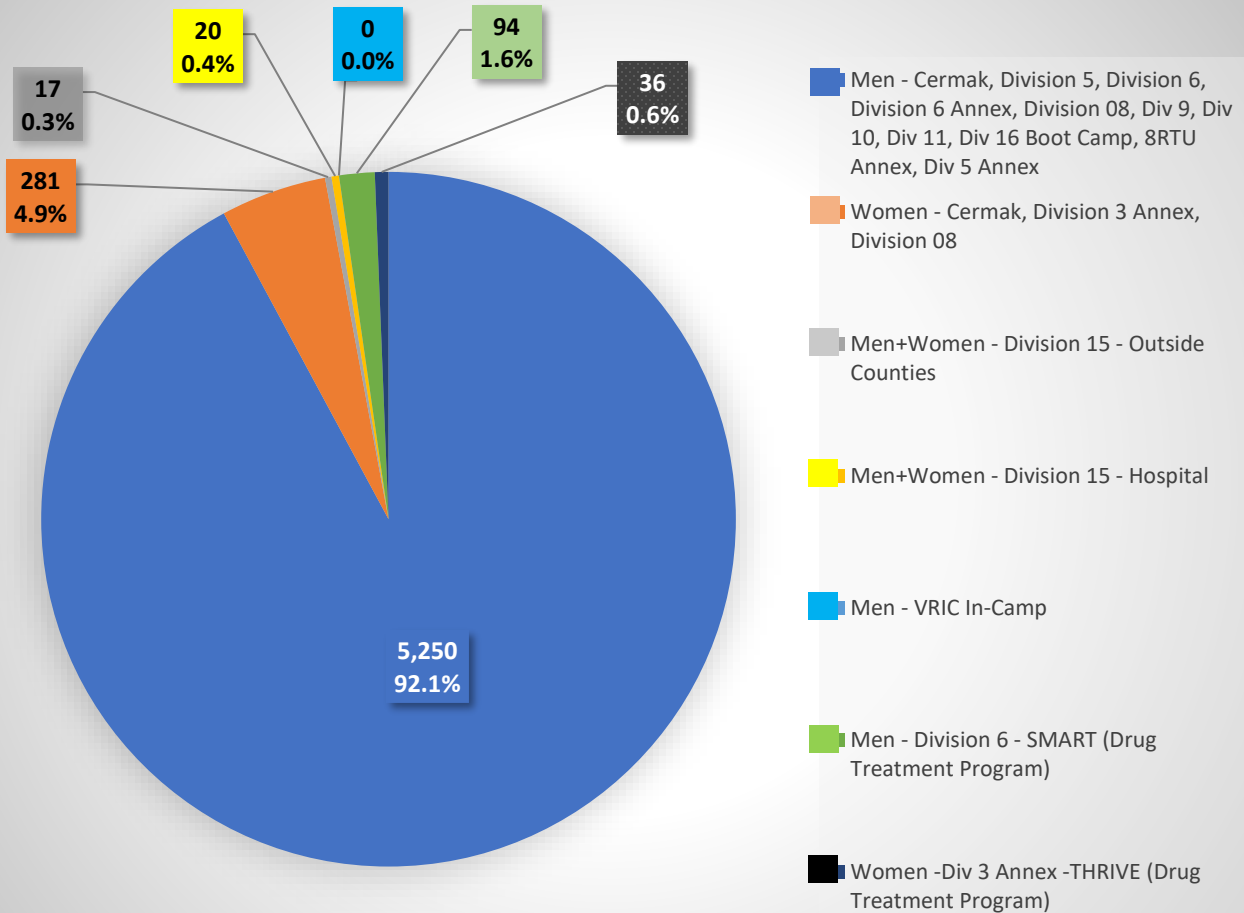

Sheriff's Daily Report

9/17/2022

| Under the Custody of the Sheriff | |
|----------------------------------|-------|
| Total Male and Female | 7,804 |
| Jail Population | 5,698 |
| Community Corrections | 2,106 |

Jail Population - Behind the Walls

Sheriff's Daily Report

9/17/2022

CCSO Population Demographics