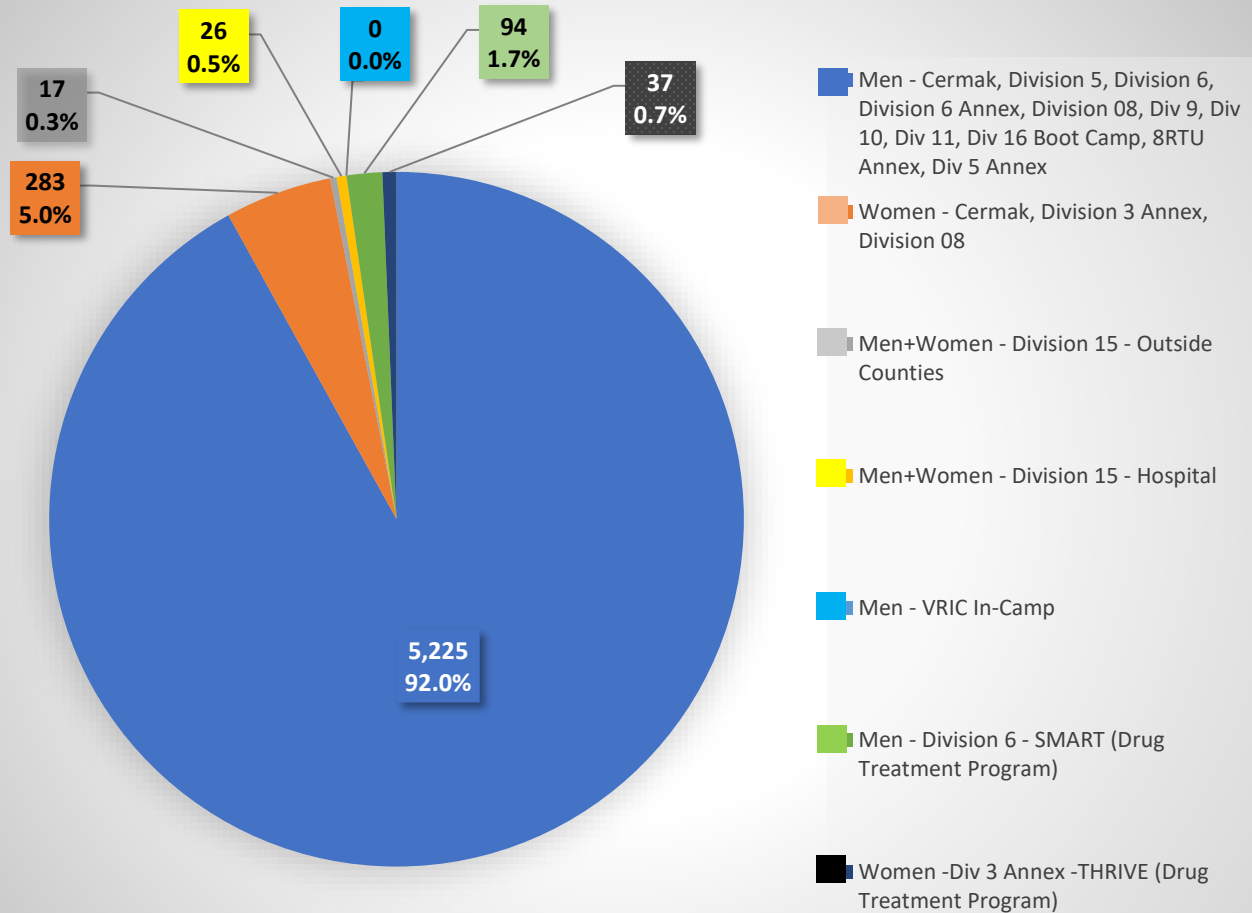

Sheriff's Daily Report

9/16/2022

Under the Custody of the Sheriff	
Total Male and Female	7,790
Jail Population	5,682
Community Corrections	2,108

Jail Population - Behind the Walls

Sheriff's Daily Report

9/16/2022

CCSO Population Demographics