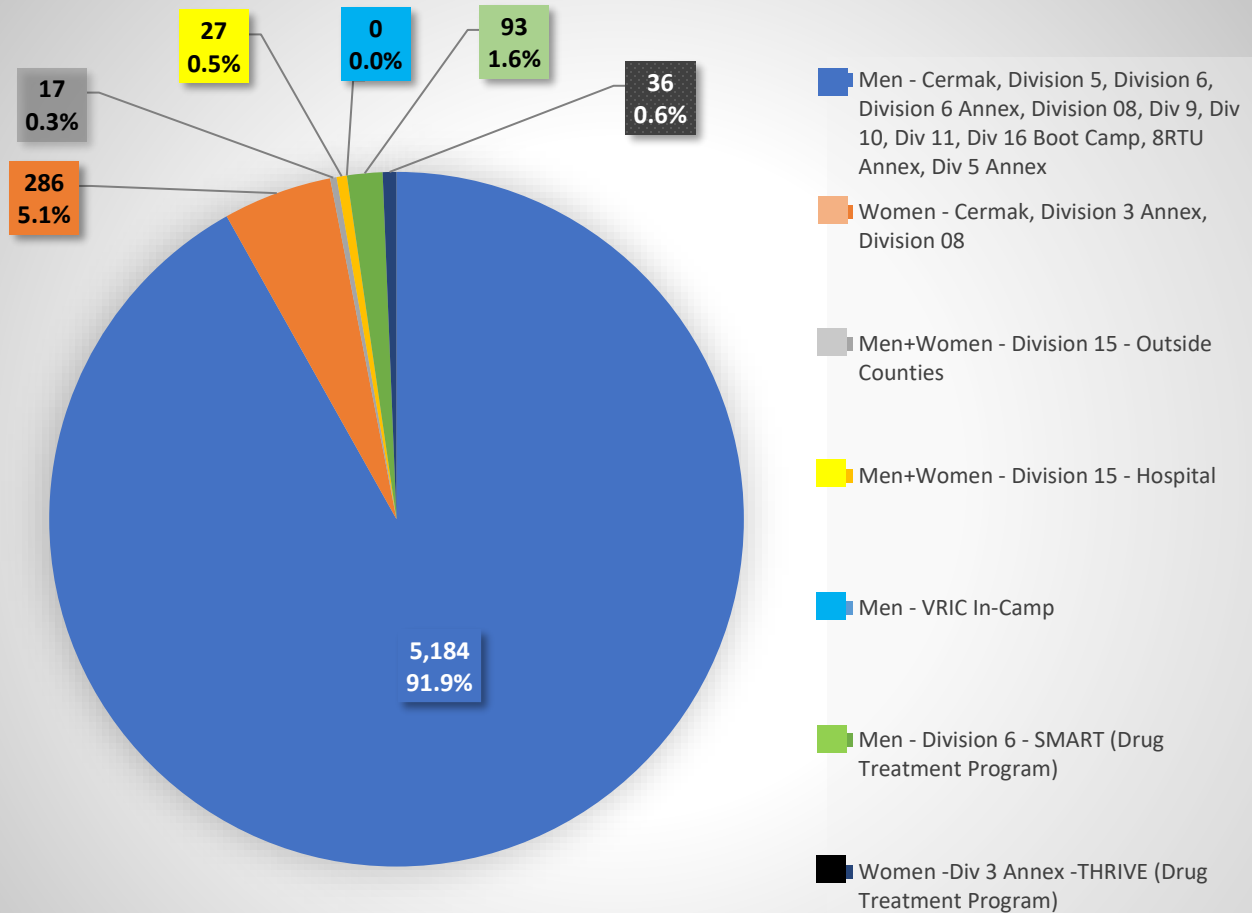

Sheriff's Daily Report

9/15/2022

Under the Custody of the Sheriff	
Total Male and Female	7,761
Jail Population	5,643
Community Corrections	2,118

Jail Population - Behind the Walls

Sheriff's Daily Report

9/15/2022

CCSO Population Demographics