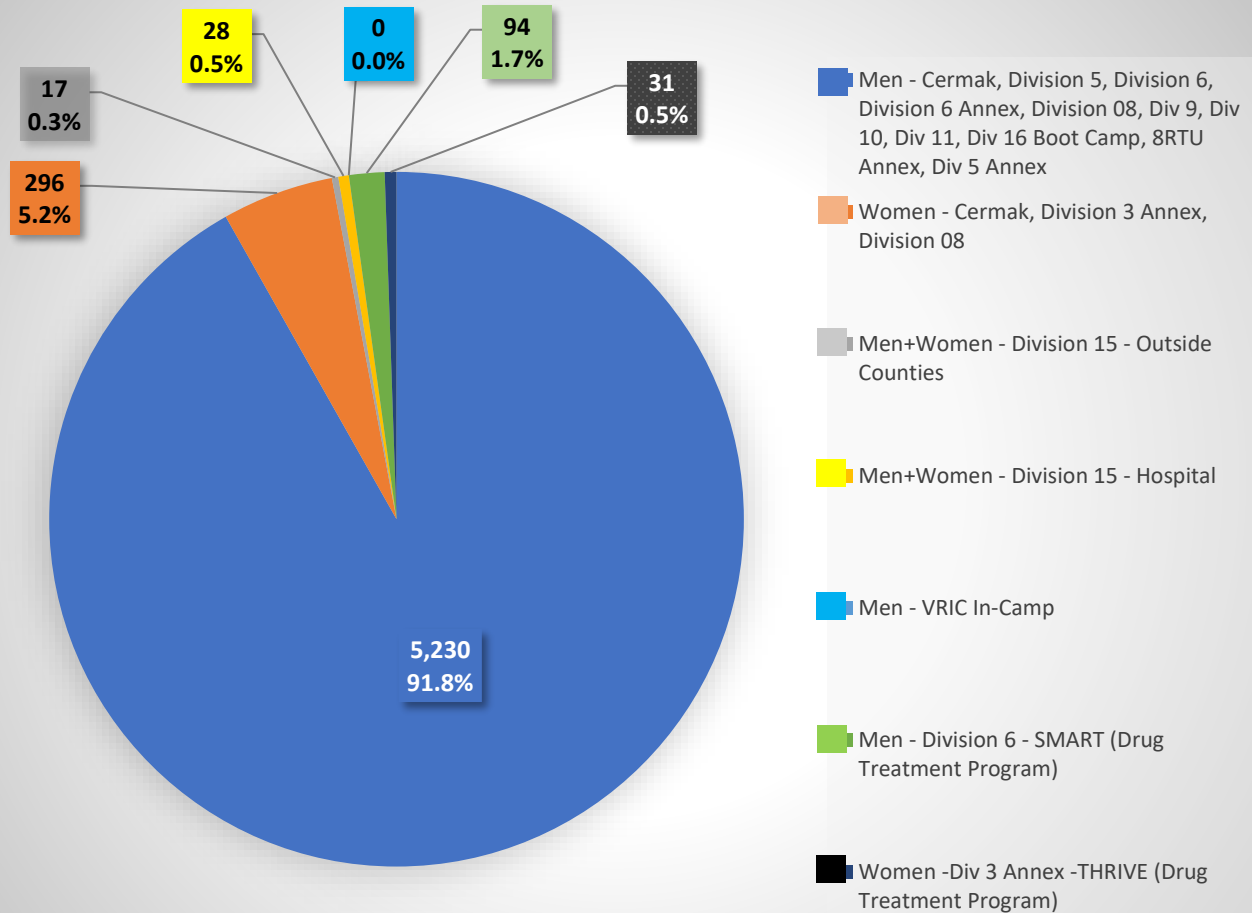

# Sheriff's Daily Report

9/14/2022

Under the Custody of the Sheriff	
Total Male and Female	7,822
Jail Population	5,696
Community Corrections	2,126

## Jail Population - Behind the Walls

#### Race Distribution

#### Age Distribution