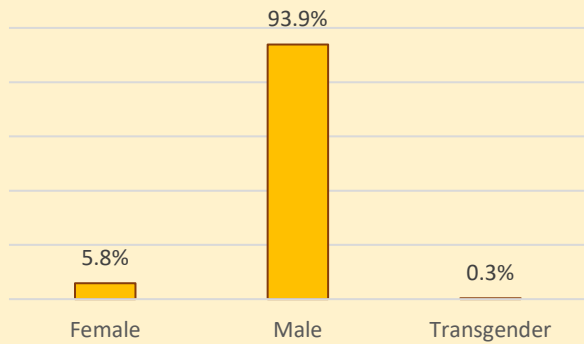

CCSO Population Demographics

In Confinement

Gender Distribution