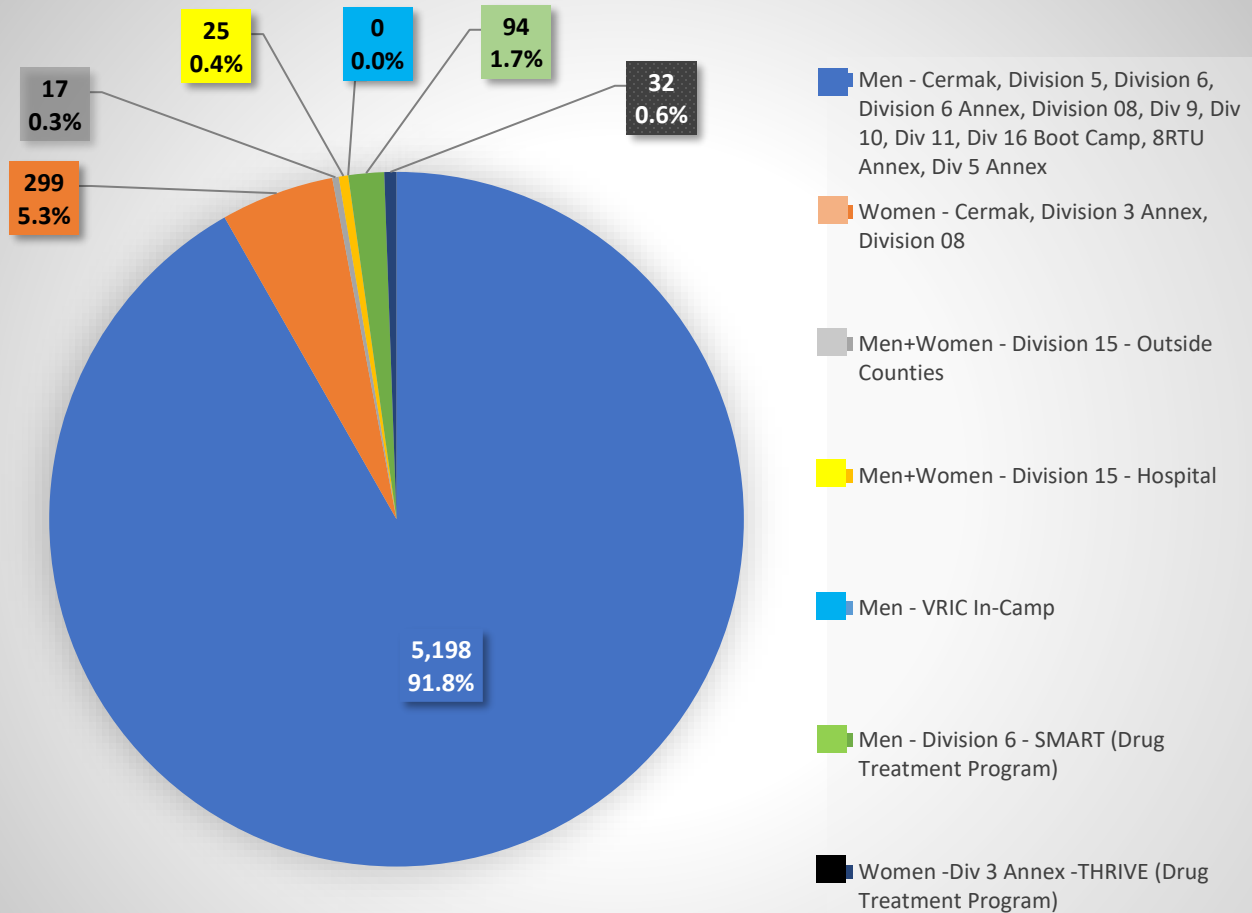

# Sheriff's Daily Report

## 9/13/2022

Under the Custody of the Sheriff	
Total Male and Female	7,792
Jail Population	5,665
Community Corrections	2,127

### Jail Population - Behind the Walls