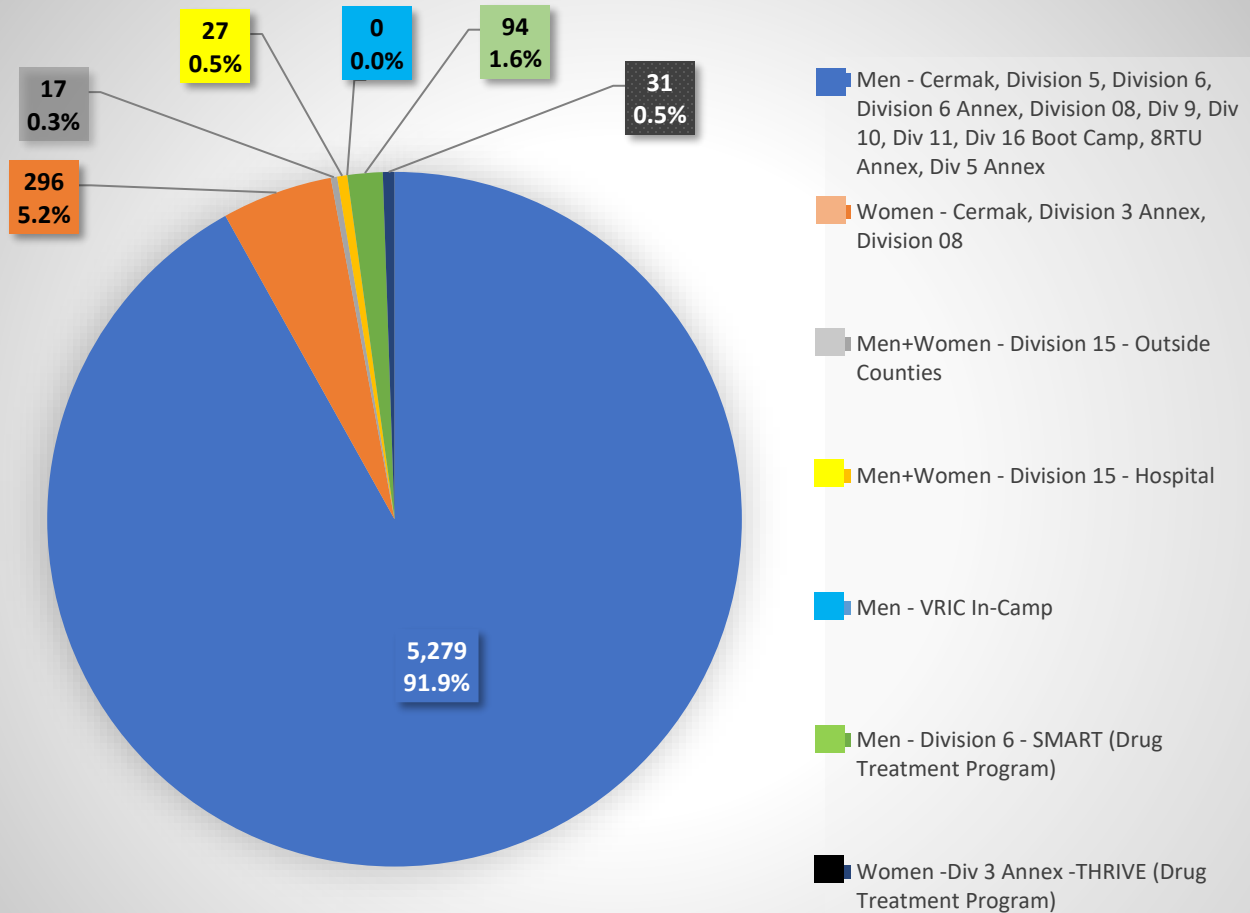

Sheriff's Daily Report

9/12/2022

Under the Custody of the Sheriff	
Total Male and Female	7,888
Jail Population	5,744
Community Corrections	2,144

Jail Population - Behind the Walls

Sheriff's Daily Report

9/12/2022

CCSO Population Demographics