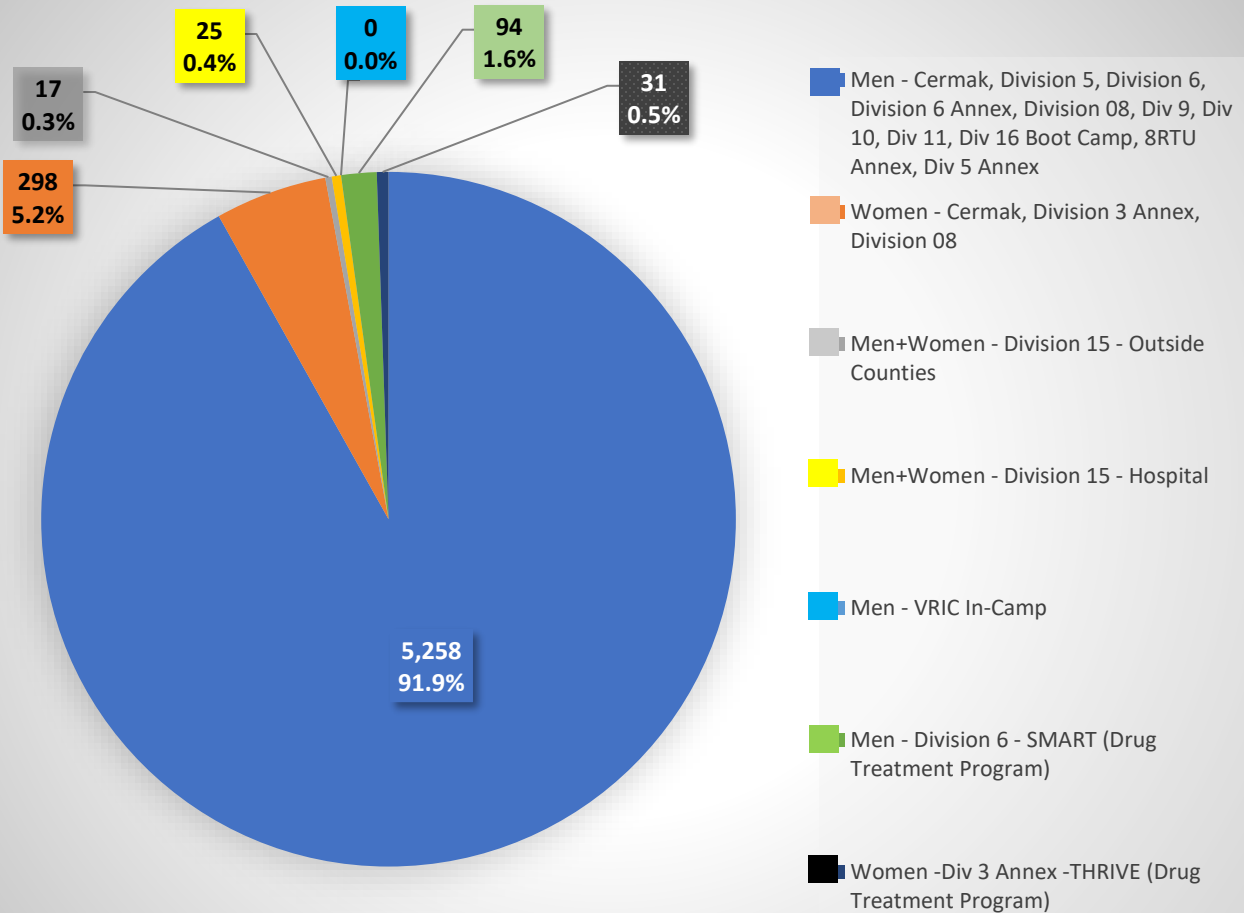

Sheriff's Daily Report

9/11/2022

| Under the Custody of the Sheriff | |
|----------------------------------|--------------|
| Total Male and Female | 7,862 |
| Jail Population | 5,723 |
| Community Corrections | 2,139 |

Jail Population - Behind the Walls

Sheriff's Daily Report

9/11/2022

CCSO Population Demographics