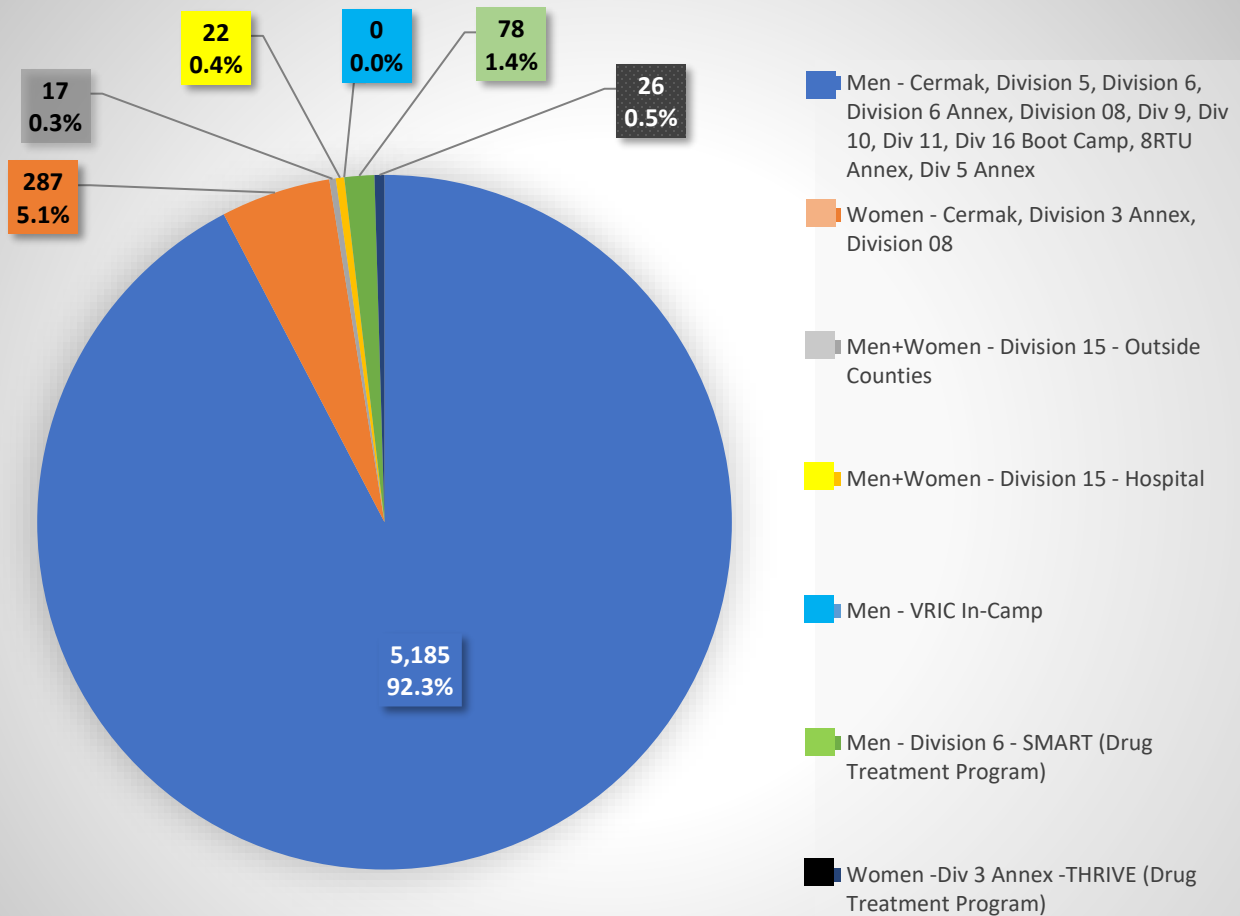

# Sheriff's Daily Report

## 9/10/2022

Under the Custody of the Sheriff	
<b>Total Male and Female</b>	<b>7,769</b>
Jail Population	5,636
Community Corrections	2,133

### Jail Population - Behind the Walls