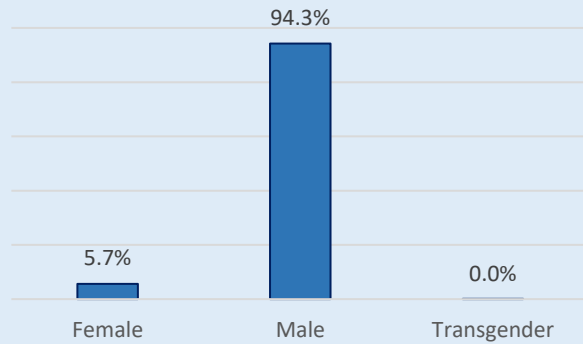

Sheriff's Daily Report

9/9/2022

Under the Custody of the Sheriff	
Total Male and Female	7,819
Jail Population	5,684
Community Corrections	2,135

Jail Population - Behind the Walls

Sheriff's Daily Report

9/9/2022

CCSO Population Demographics

In Confinement

Gender Distribution

Race Distribution

Age Distribution

Community Corrections

Gender Distribution

Race Distribution

Age Distribution