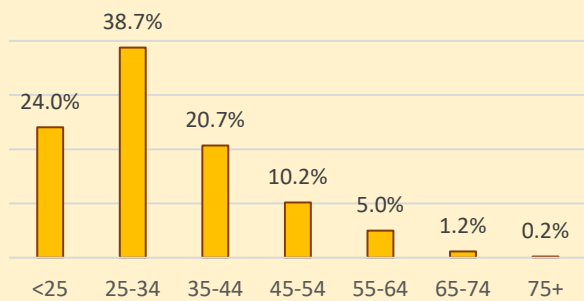

Sheriff's Daily Report

9/9/2022

Under the Custody of the Sheriff	
Total Male and Female	7,819
Jail Population	5,684
Community Corrections	2,135

Jail Population - Behind the Walls

Sheriff's Daily Report

9/9/2022

CCSO Population Demographics

In Confinement

Gender Distribution

Race Distribution

Age Distribution

Community Corrections

Gender Distribution

Race Distribution

Age Distribution