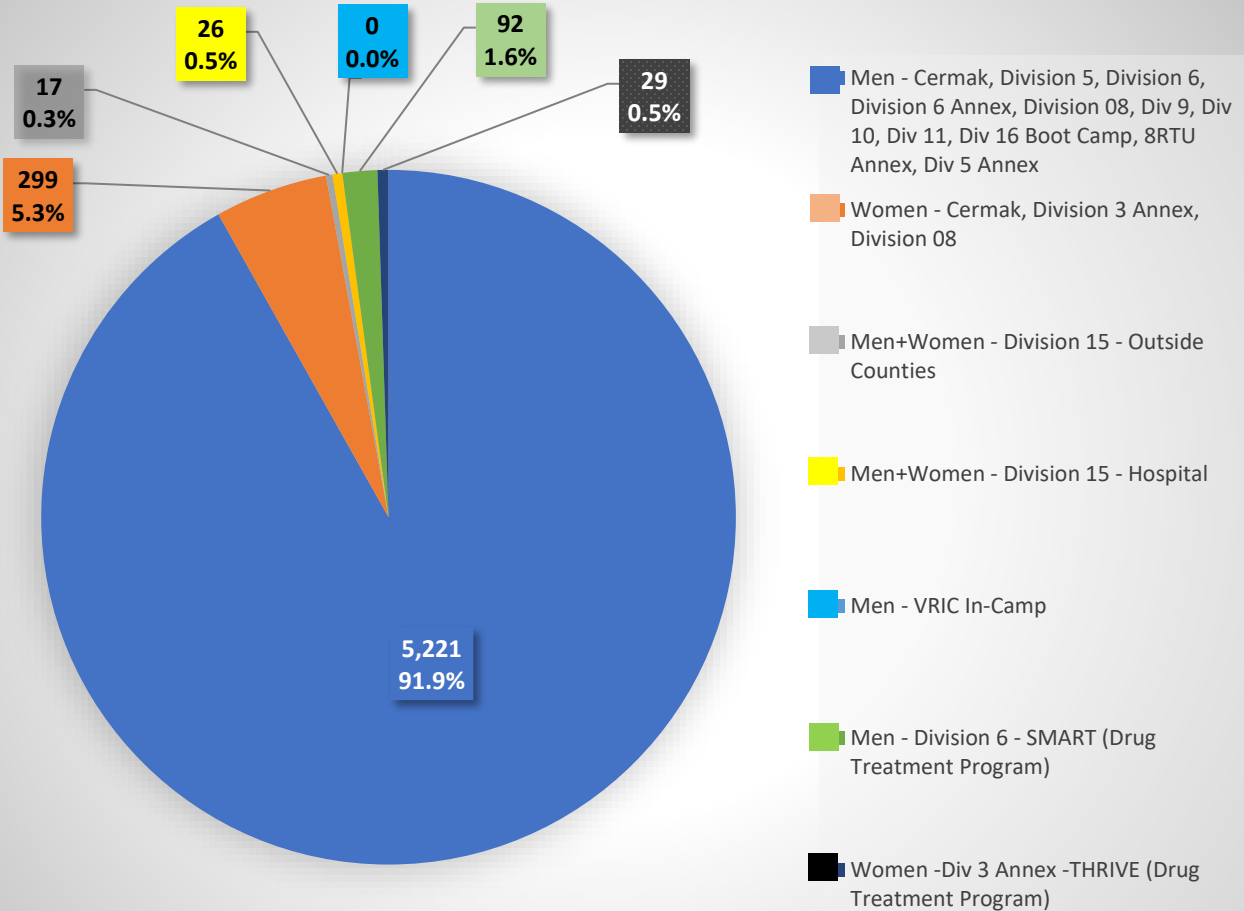

Sheriff's Daily Report

9/9/2022

Under the Custody of the Sheriff	
Total Male and Female	7,819
Jail Population	5,684
Community Corrections	2,135

Jail Population - Behind the Walls

Sheriff's Daily Report

9/9/2022

CCSO Population Demographics

In Confinement

Gender Distribution

Race Distribution

Age Distribution

Community Corrections

Gender Distribution

Race Distribution

Age Distribution