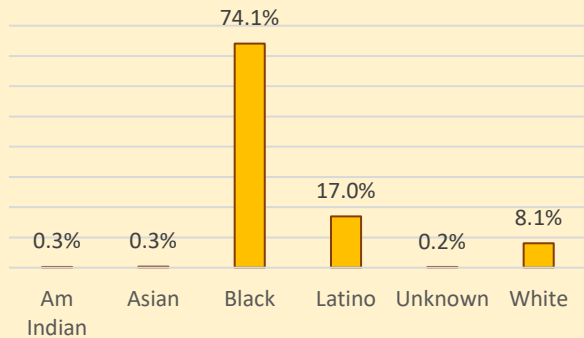

Sheriff's Daily Report

9/9/2022

Under the Custody of the Sheriff	
Total Male and Female	7,819
Jail Population	5,684
Community Corrections	2,135

Jail Population - Behind the Walls

Sheriff's Daily Report

9/9/2022

CCSO Population Demographics

In Confinement

Gender Distribution

Race Distribution

Age Distribution

Community Corrections

Gender Distribution

Race Distribution

Age Distribution