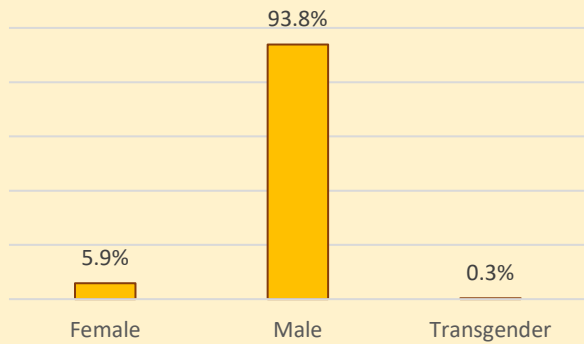

Sheriff's Daily Report

9/9/2022

Under the Custody of the Sheriff	
Total Male and Female	7,819
Jail Population	5,684
Community Corrections	2,135

Jail Population - Behind the Walls

Sheriff's Daily Report

9/9/2022

CCSO Population Demographics

In Confinement

Gender Distribution

Race Distribution

Age Distribution

Community Corrections

Gender Distribution

Race Distribution

Age Distribution