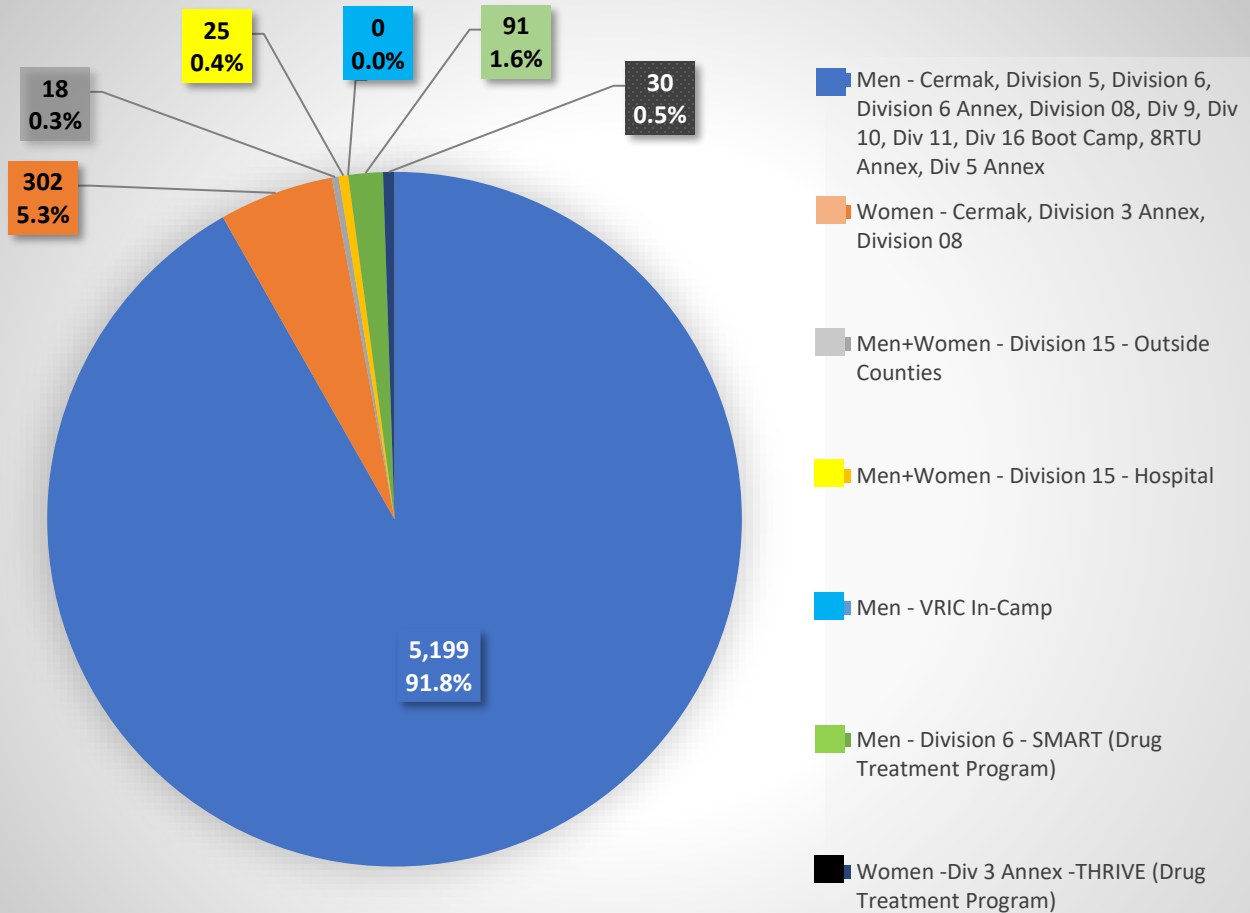

Sheriff's Daily Report

9/8/2022

Under the Custody of the Sheriff	
Total Male and Female	7,810
Jail Population	5,665
Community Corrections	2,145

Jail Population - Behind the Walls

Sheriff's Daily Report

9/8/2022

CCSO Population Demographics

In Confinement

Gender Distribution

Race Distribution

Age Distribution

Community Corrections

Gender Distribution

Race Distribution

Age Distribution