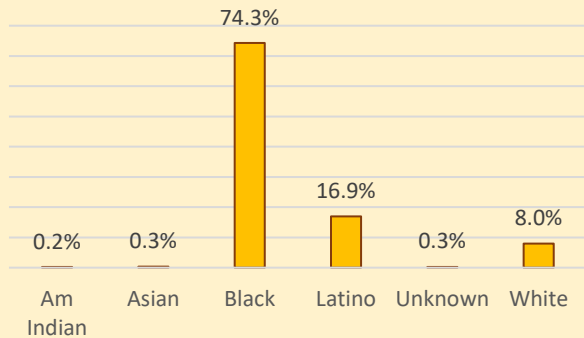

Sheriff's Daily Report

9/8/2022

Under the Custody of the Sheriff	
Total Male and Female	7,810
Jail Population	5,665
Community Corrections	2,145

Jail Population - Behind the Walls

Sheriff's Daily Report

9/8/2022

CCSO Population Demographics

In Confinement

Gender Distribution

Race Distribution

Age Distribution

Community Corrections

Gender Distribution

Race Distribution

Age Distribution