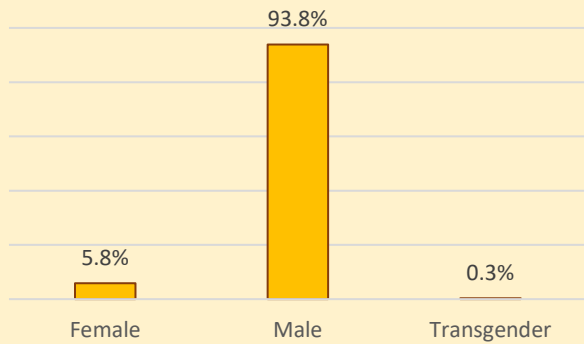

Sheriff's Daily Report

9/8/2022

Under the Custody of the Sheriff	
Total Male and Female	7,810
Jail Population	5,665
Community Corrections	2,145

Jail Population - Behind the Walls

Sheriff's Daily Report

9/8/2022

CCSO Population Demographics

In Confinement

Gender Distribution

Race Distribution

Age Distribution

Community Corrections

Gender Distribution

Race Distribution

Age Distribution