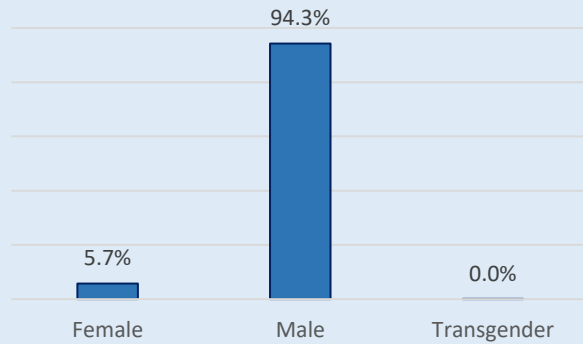

Sheriff's Daily Report

9/8/2022

Under the Custody of the Sheriff	
Total Male and Female	7,810
Jail Population	5,665
Community Corrections	2,145

Jail Population - Behind the Walls

Sheriff's Daily Report

9/8/2022

CCSO Population Demographics

In Confinement

Gender Distribution

Race Distribution

Age Distribution

Community Corrections

Gender Distribution

Race Distribution

Age Distribution