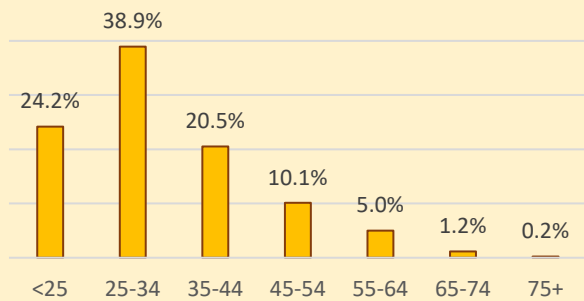

Sheriff's Daily Report

9/8/2022

Under the Custody of the Sheriff	
Total Male and Female	7,810
Jail Population	5,665
Community Corrections	2,145

Jail Population - Behind the Walls

Sheriff's Daily Report

9/8/2022

CCSO Population Demographics

In Confinement

Gender Distribution

Race Distribution

Age Distribution

Community Corrections

Gender Distribution

Race Distribution

Age Distribution