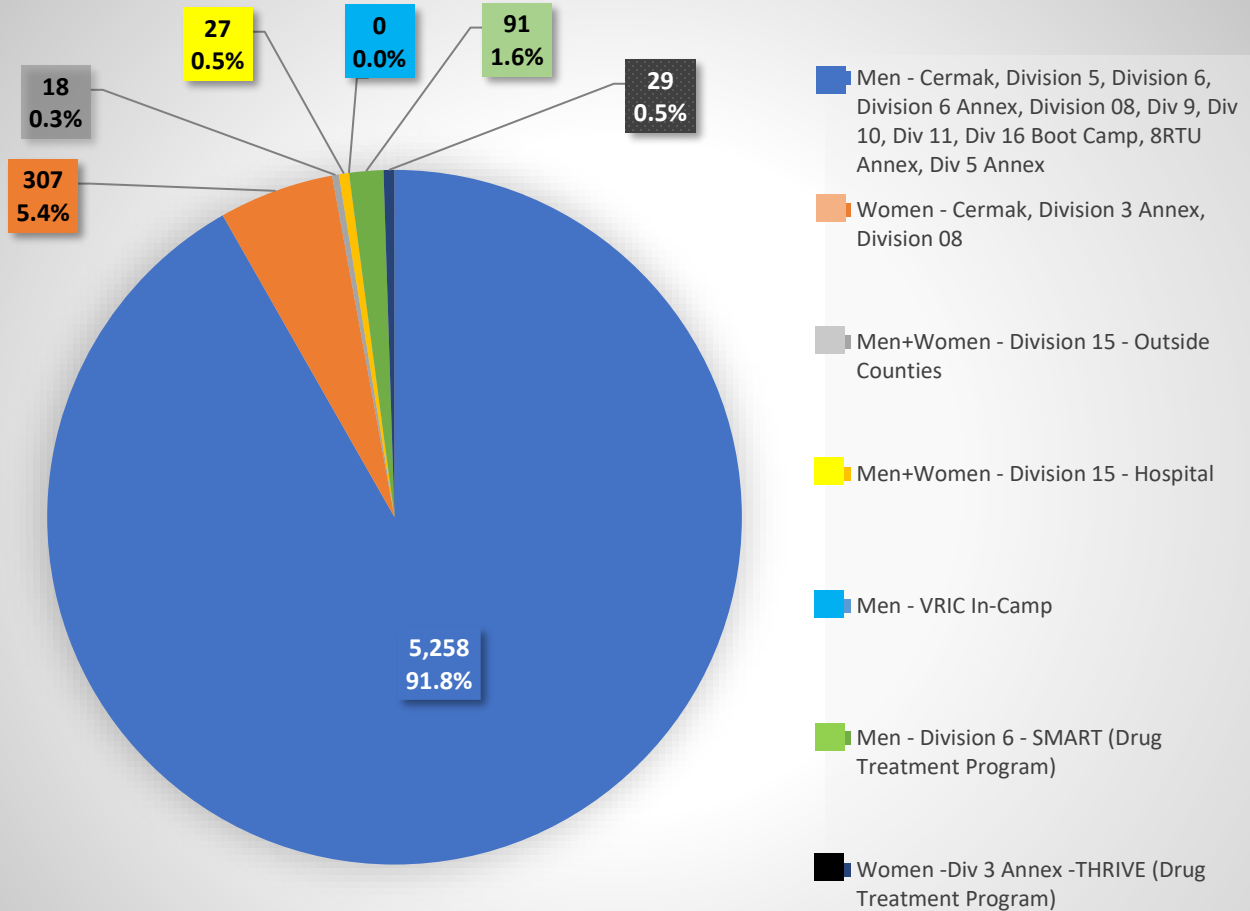

# Sheriff's Daily Report

9/7/2022

Under the Custody of the Sheriff	
Total Male and Female	7,880
Jail Population	5,730
Community Corrections	2,150

## Jail Population - Behind the Walls

#### Race Distribution

#### Age Distribution