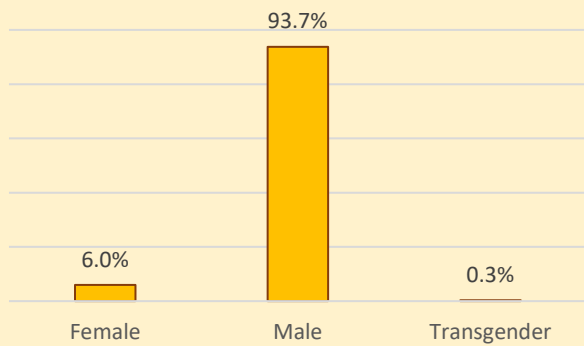

Sheriff's Daily Report

9/7/2022

CCSO Population Demographics

In Confinement

Gender Distribution