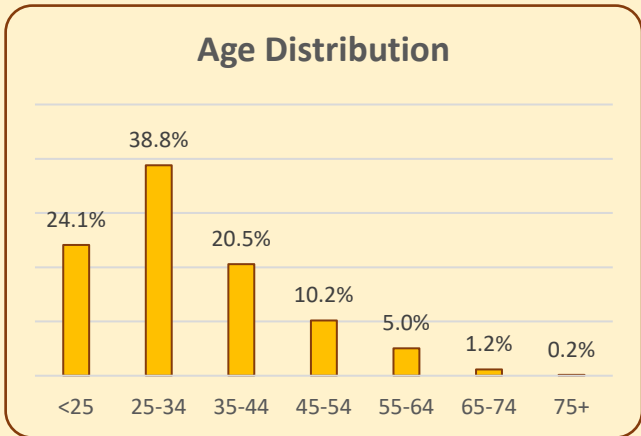

Sheriff's Daily Report

9/6/2022

CCSO Population Demographics

In Confinement