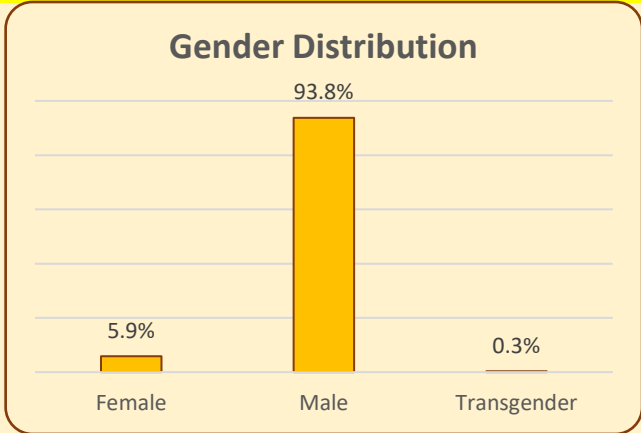

Sheriff's Daily Report

9/6/2022

CCSO Population Demographics

In Confinement