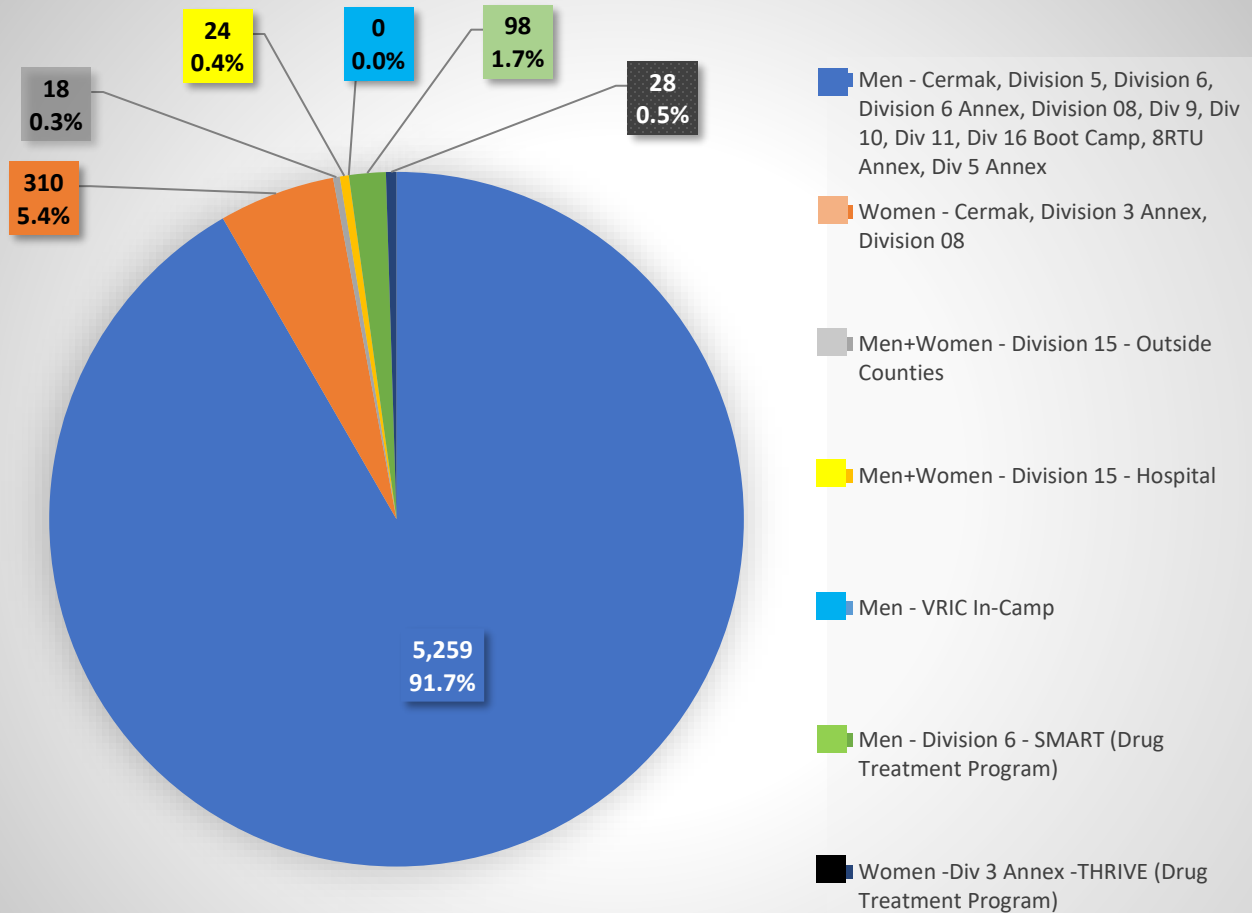

# Sheriff's Daily Report

9/6/2022

Under the Custody of the Sheriff	
Total Male and Female	7,900
Jail Population	5,737
Community Corrections	2,163

## Jail Population - Behind the Walls