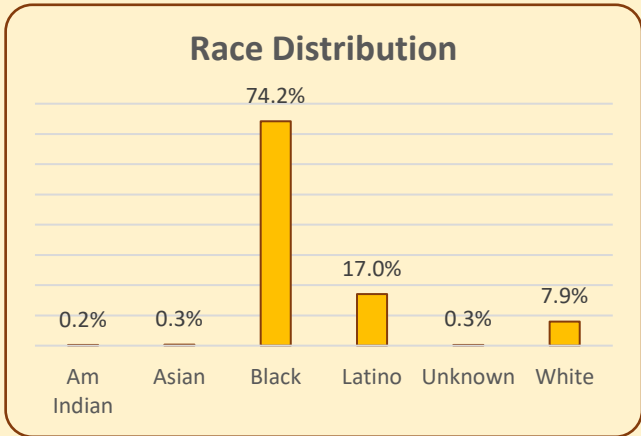

Sheriff's Daily Report

9/6/2022

CCSO Population Demographics

In Confinement