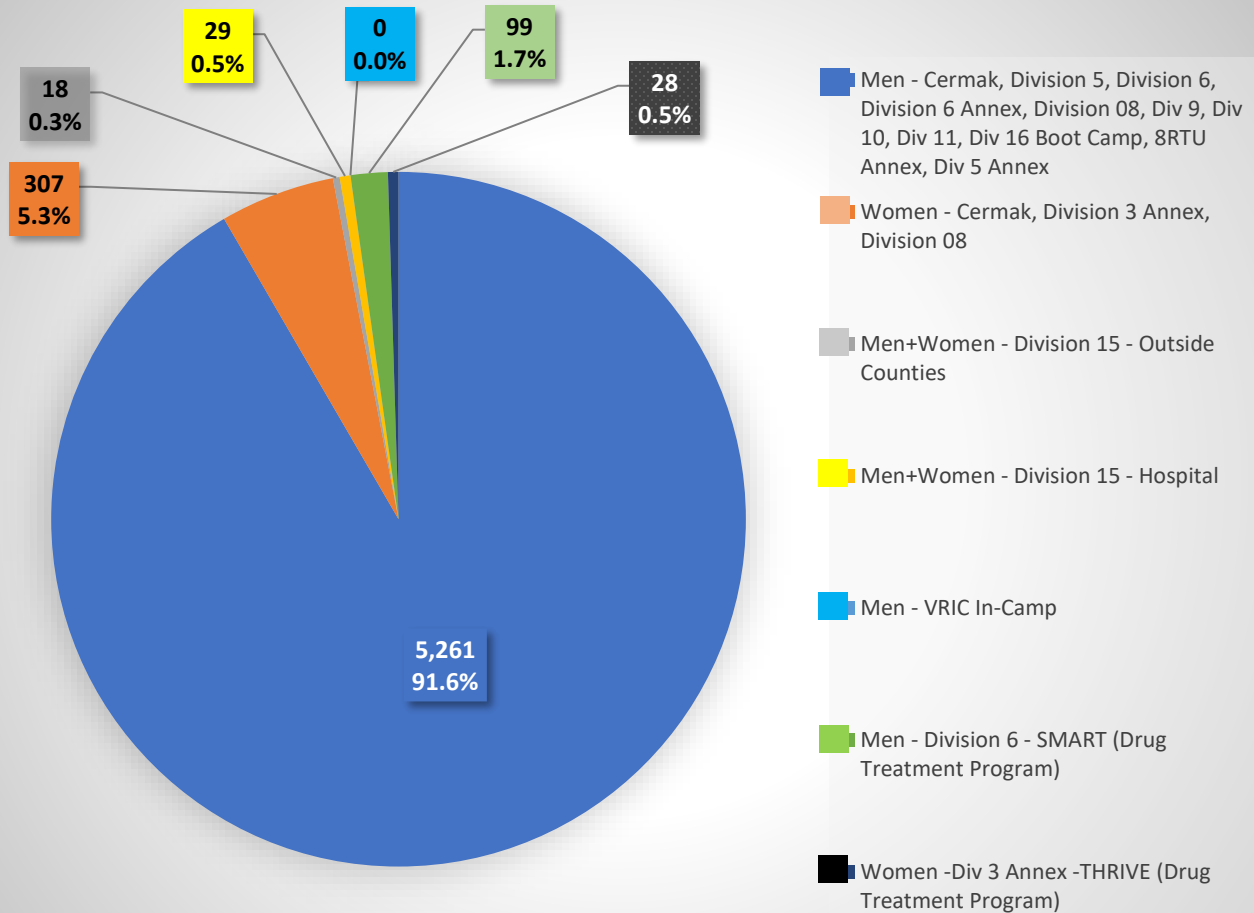

# Sheriff's Daily Report

9/5/2022

Under the Custody of the Sheriff	
Total Male and Female	7,904
Jail Population	5,742
Community Corrections	2,162

## Jail Population - Behind the Walls