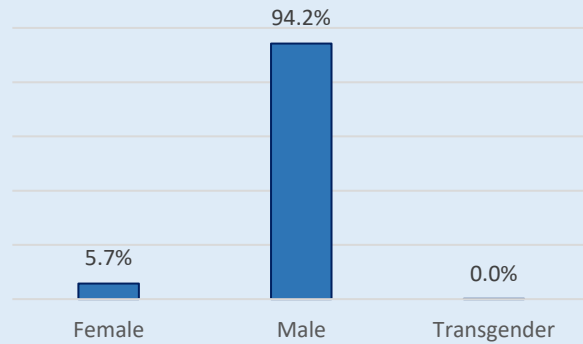

Sheriff's Daily Report

9/4/2022

Under the Custody of the Sheriff	
Total Male and Female	7,855
Jail Population	5,703
Community Corrections	2,152

Jail Population - Behind the Walls

Sheriff's Daily Report

9/4/2022

CCSO Population Demographics

In Confinement

Gender Distribution

Race Distribution

Age Distribution

Community Corrections

Gender Distribution

Race Distribution

Age Distribution