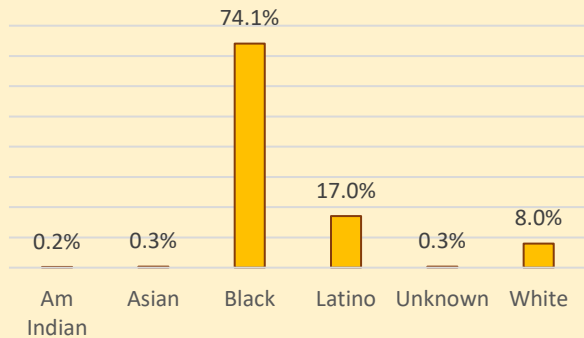

Sheriff's Daily Report

9/4/2022

Under the Custody of the Sheriff	
Total Male and Female	7,855
Jail Population	5,703
Community Corrections	2,152

Jail Population - Behind the Walls

Sheriff's Daily Report

9/4/2022

CCSO Population Demographics

In Confinement

Gender Distribution

Race Distribution

Age Distribution

Community Corrections

Gender Distribution

Race Distribution

Age Distribution