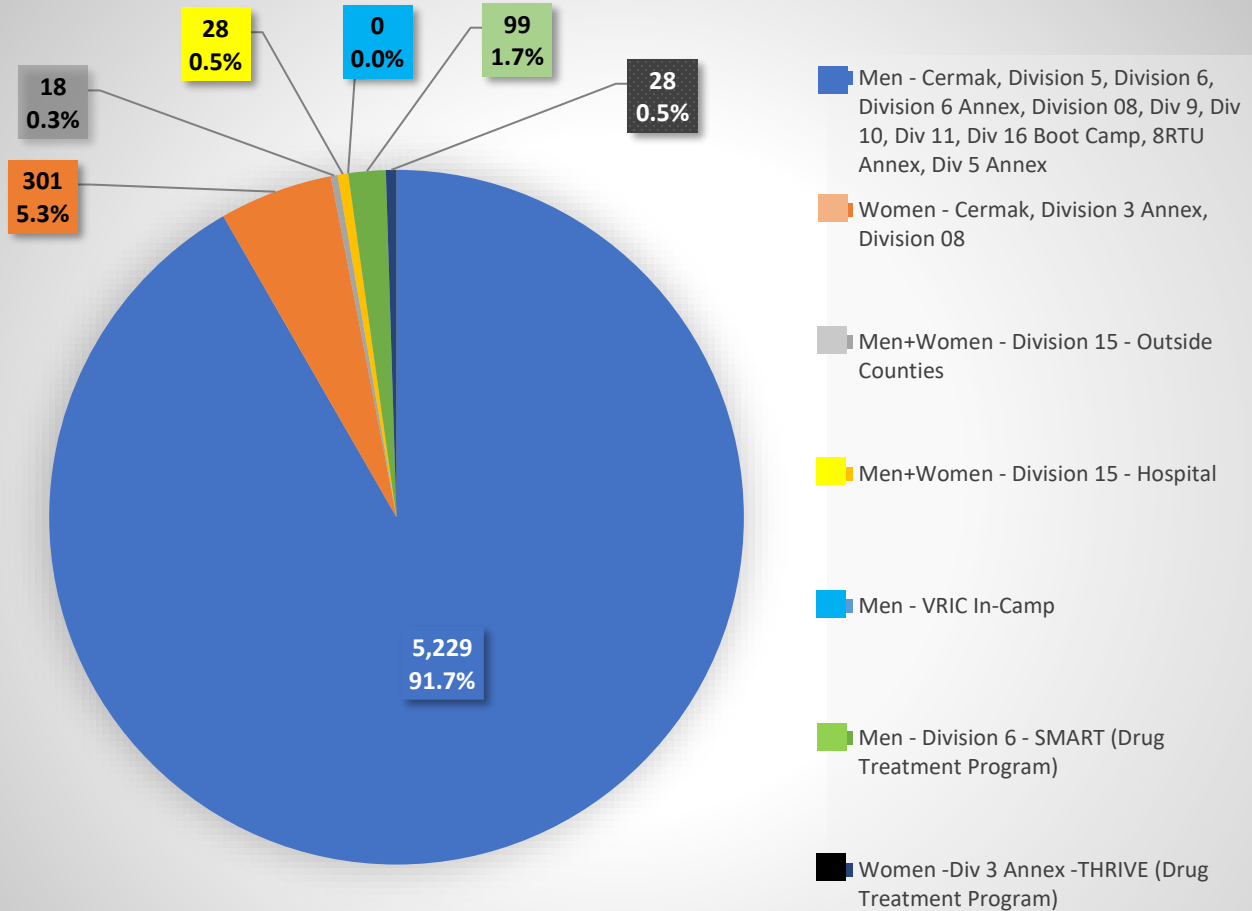

Sheriff's Daily Report

9/4/2022

Under the Custody of the Sheriff	
Total Male and Female	7,855
Jail Population	5,703
Community Corrections	2,152

Jail Population - Behind the Walls

Sheriff's Daily Report

9/4/2022

CCSO Population Demographics

In Confinement

Gender Distribution

Race Distribution

Age Distribution

Community Corrections

Gender Distribution

Race Distribution

Age Distribution