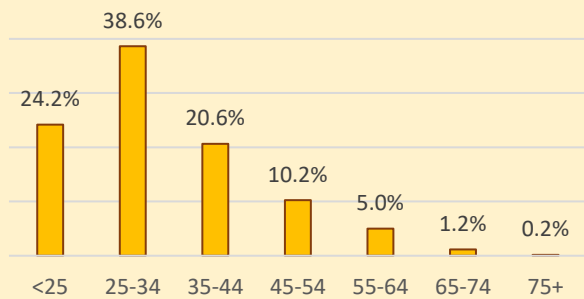

Sheriff's Daily Report

9/4/2022

Under the Custody of the Sheriff	
Total Male and Female	7,855
Jail Population	5,703
Community Corrections	2,152

Jail Population - Behind the Walls

Sheriff's Daily Report

9/4/2022

CCSO Population Demographics

In Confinement

Gender Distribution

Race Distribution

Age Distribution

Community Corrections

Gender Distribution

Race Distribution

Age Distribution