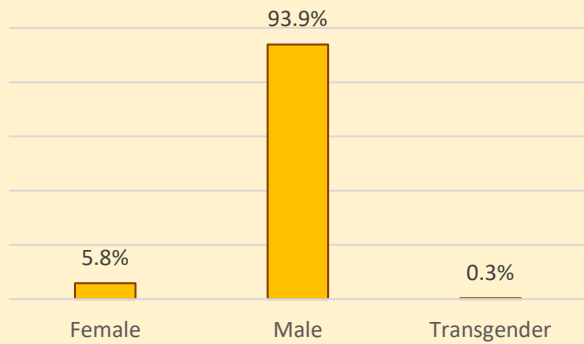

Sheriff's Daily Report

9/4/2022

Under the Custody of the Sheriff	
Total Male and Female	7,855
Jail Population	5,703
Community Corrections	2,152

Jail Population - Behind the Walls

Sheriff's Daily Report

9/4/2022

CCSO Population Demographics

In Confinement

Gender Distribution

Race Distribution

Age Distribution

Community Corrections

Gender Distribution

Race Distribution

Age Distribution