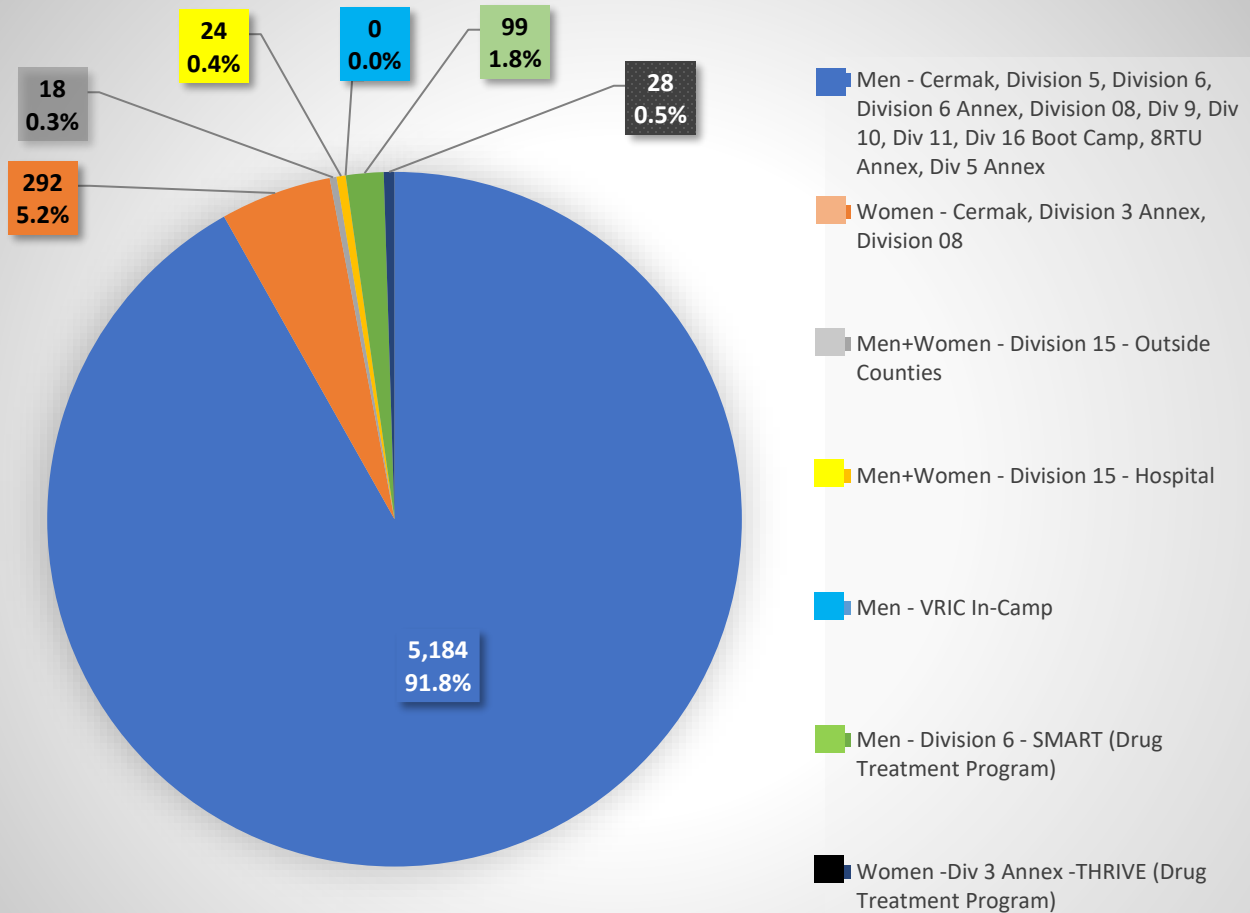

# Sheriff's Daily Report

9/3/2022

Under the Custody of the Sheriff	
Total Male and Female	7,792
Jail Population	5,645
Community Corrections	2,147

## Jail Population - Behind the Walls

## CCSO Population Demographics