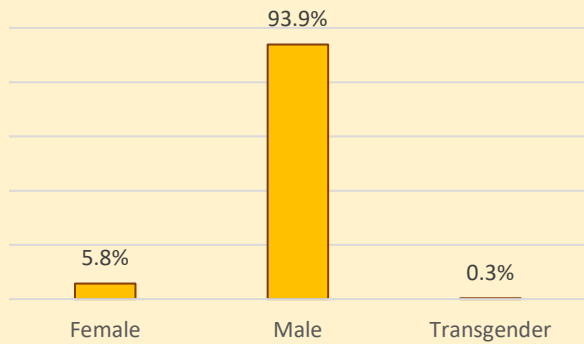

CCSO Population Demographics

In Confinement

Gender Distribution