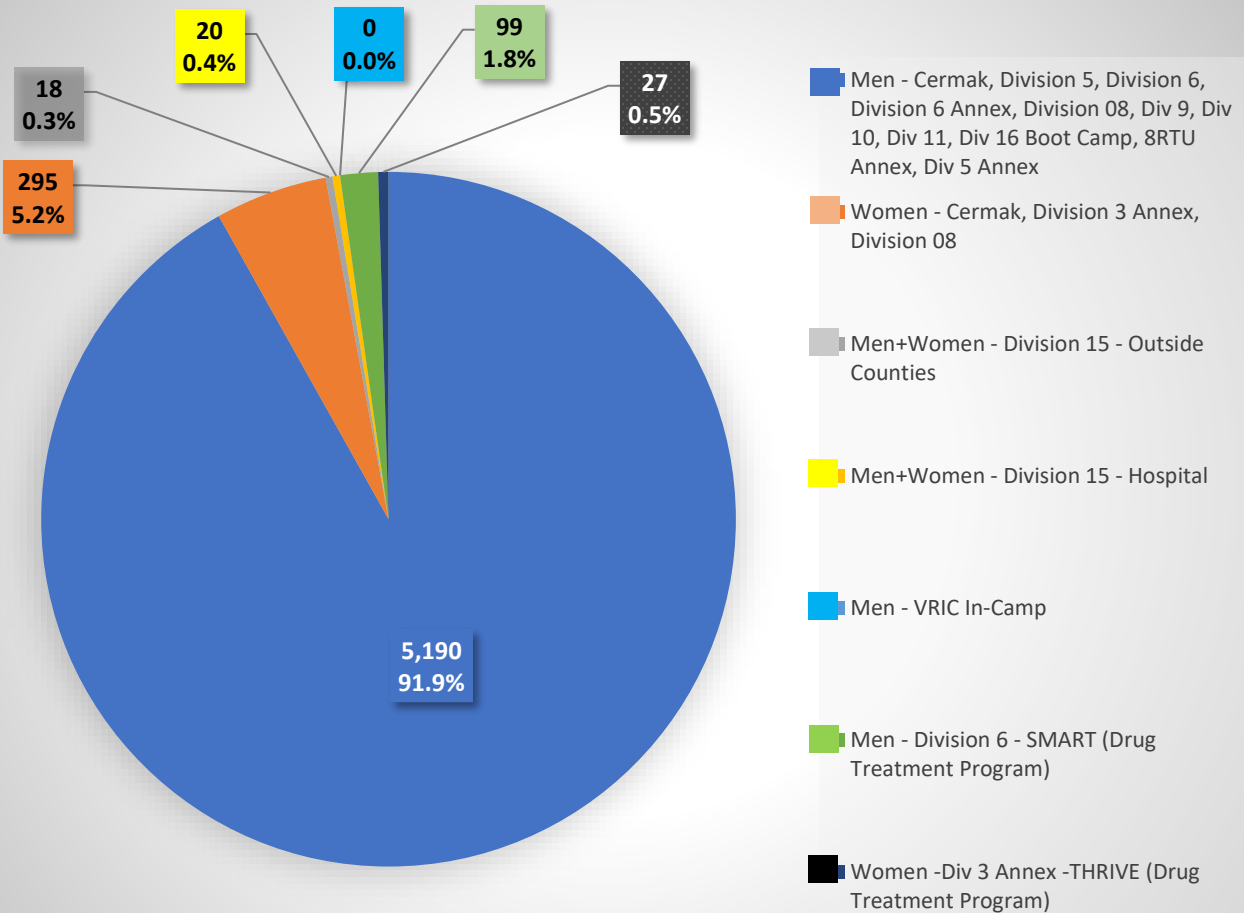

# Sheriff's Daily Report

9/2/2022

Under the Custody of the Sheriff	
Total Male and Female	7,787
Jail Population	5,649
Community Corrections	2,138

## Jail Population - Behind the Walls

#### Race Distribution

#### Age Distribution