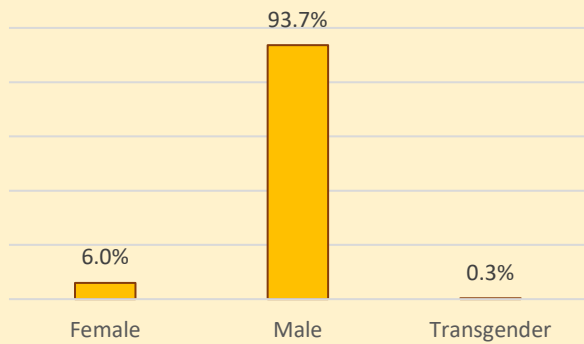

Sheriff's Daily Report

9/1/2022

Under the Custody of the Sheriff	
Total Male and Female	7,792
Jail Population	5,645
Community Corrections	2,147

Jail Population - Behind the Walls

Sheriff's Daily Report

9/1/2022

CCSO Population Demographics

In Confinement

Gender Distribution

Race Distribution

Age Distribution

Community Corrections

Gender Distribution

Race Distribution

Age Distribution