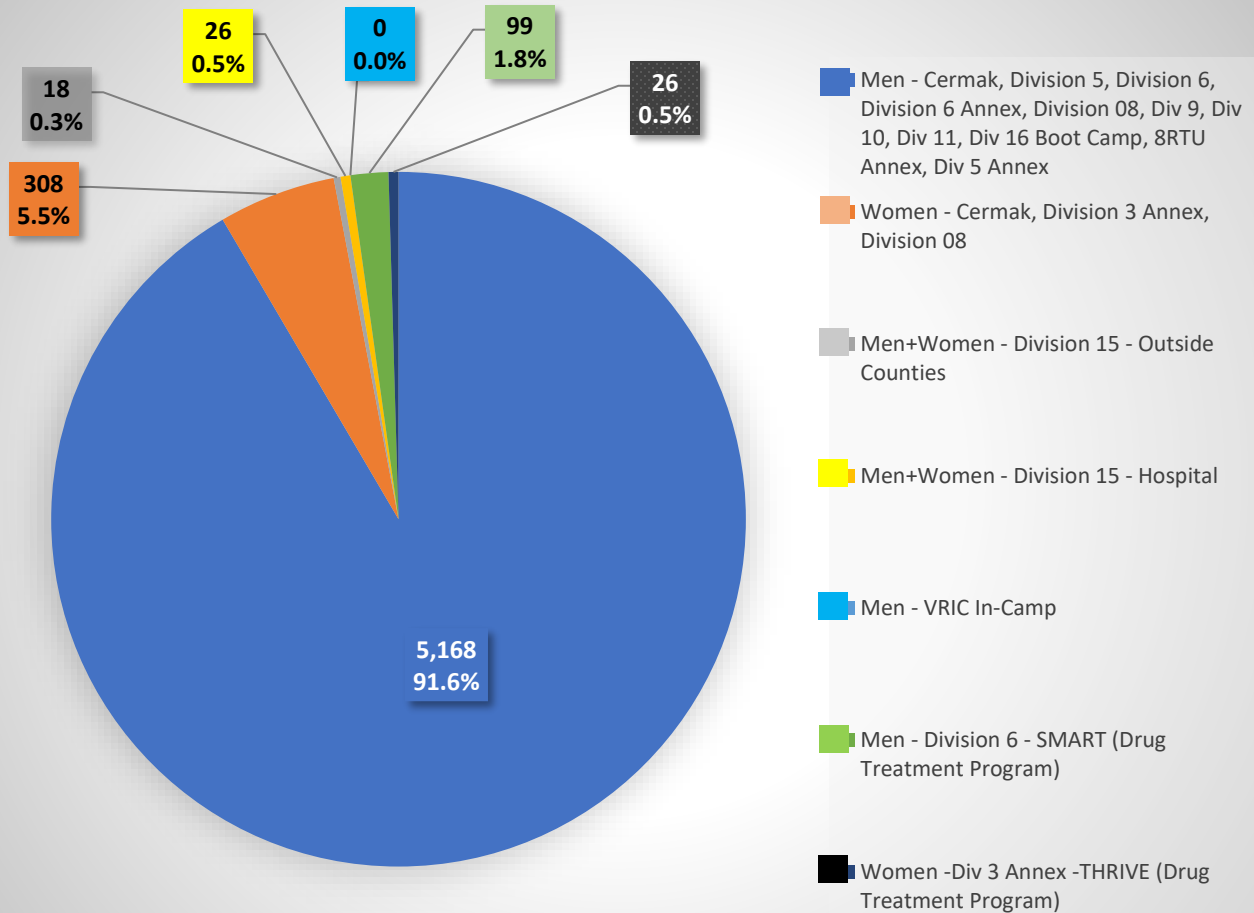

Sheriff's Daily Report

9/1/2022

Under the Custody of the Sheriff	
Total Male and Female	7,792
Jail Population	5,645
Community Corrections	2,147

Jail Population - Behind the Walls

Sheriff's Daily Report

9/1/2022

CCSO Population Demographics

In Confinement

Gender Distribution

Race Distribution

Age Distribution

Community Corrections

Gender Distribution

Race Distribution

Age Distribution