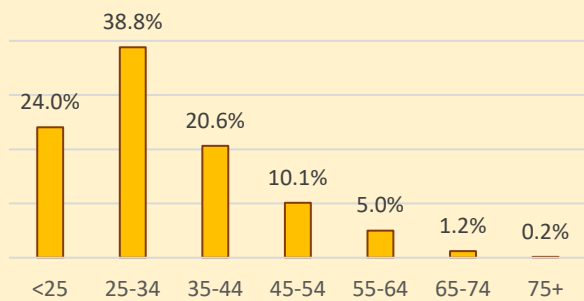

Sheriff's Daily Report

9/1/2022

Under the Custody of the Sheriff	
Total Male and Female	7,792
Jail Population	5,645
Community Corrections	2,147

Jail Population - Behind the Walls

Sheriff's Daily Report

9/1/2022

CCSO Population Demographics

In Confinement

Gender Distribution

Race Distribution

Age Distribution

Community Corrections

Gender Distribution

Race Distribution

Age Distribution