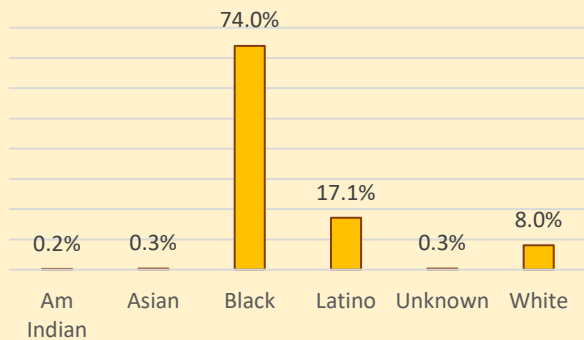

Sheriff's Daily Report

9/1/2022

Under the Custody of the Sheriff	
Total Male and Female	7,792
Jail Population	5,645
Community Corrections	2,147

Jail Population - Behind the Walls

Sheriff's Daily Report

9/1/2022

CCSO Population Demographics

In Confinement

Gender Distribution

Race Distribution

Age Distribution

Community Corrections

Gender Distribution

Race Distribution

Age Distribution