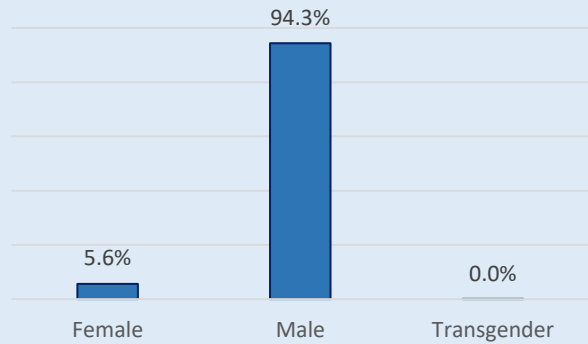

Sheriff's Daily Report

9/1/2022

Under the Custody of the Sheriff	
Total Male and Female	7,792
Jail Population	5,645
Community Corrections	2,147

Jail Population - Behind the Walls

Sheriff's Daily Report

9/1/2022

CCSO Population Demographics

In Confinement

Gender Distribution

Race Distribution

Age Distribution

Community Corrections

Gender Distribution

Race Distribution

Age Distribution