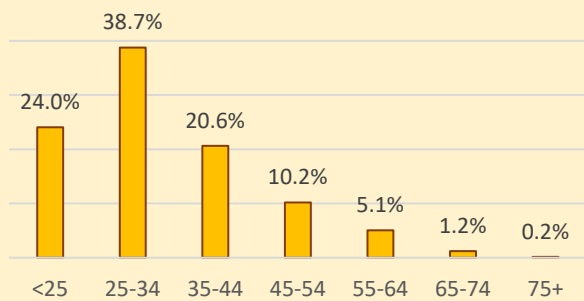

Sheriff's Daily Report

8/31/2022

Under the Custody of the Sheriff	
Total Male and Female	7,832
Jail Population	5,673
Community Corrections	2,159

Jail Population - Behind the Walls

Sheriff's Daily Report

8/31/2022

CCSO Population Demographics

In Confinement

Gender Distribution

Race Distribution

Age Distribution

Community Corrections

Gender Distribution

Race Distribution

Age Distribution