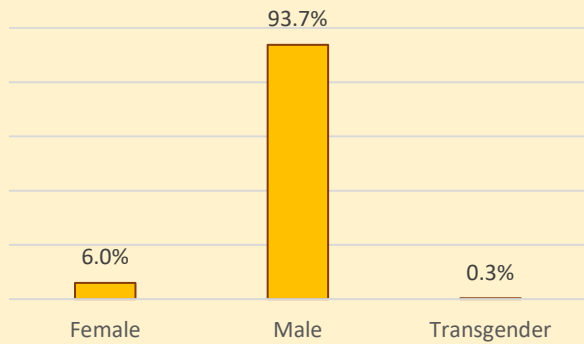

Sheriff's Daily Report

8/31/2022

Under the Custody of the Sheriff	
Total Male and Female	7,832
Jail Population	5,673
Community Corrections	2,159

Jail Population - Behind the Walls

Sheriff's Daily Report

8/31/2022

CCSO Population Demographics

In Confinement

Gender Distribution

Race Distribution

Age Distribution

Community Corrections

Gender Distribution

Race Distribution

Age Distribution