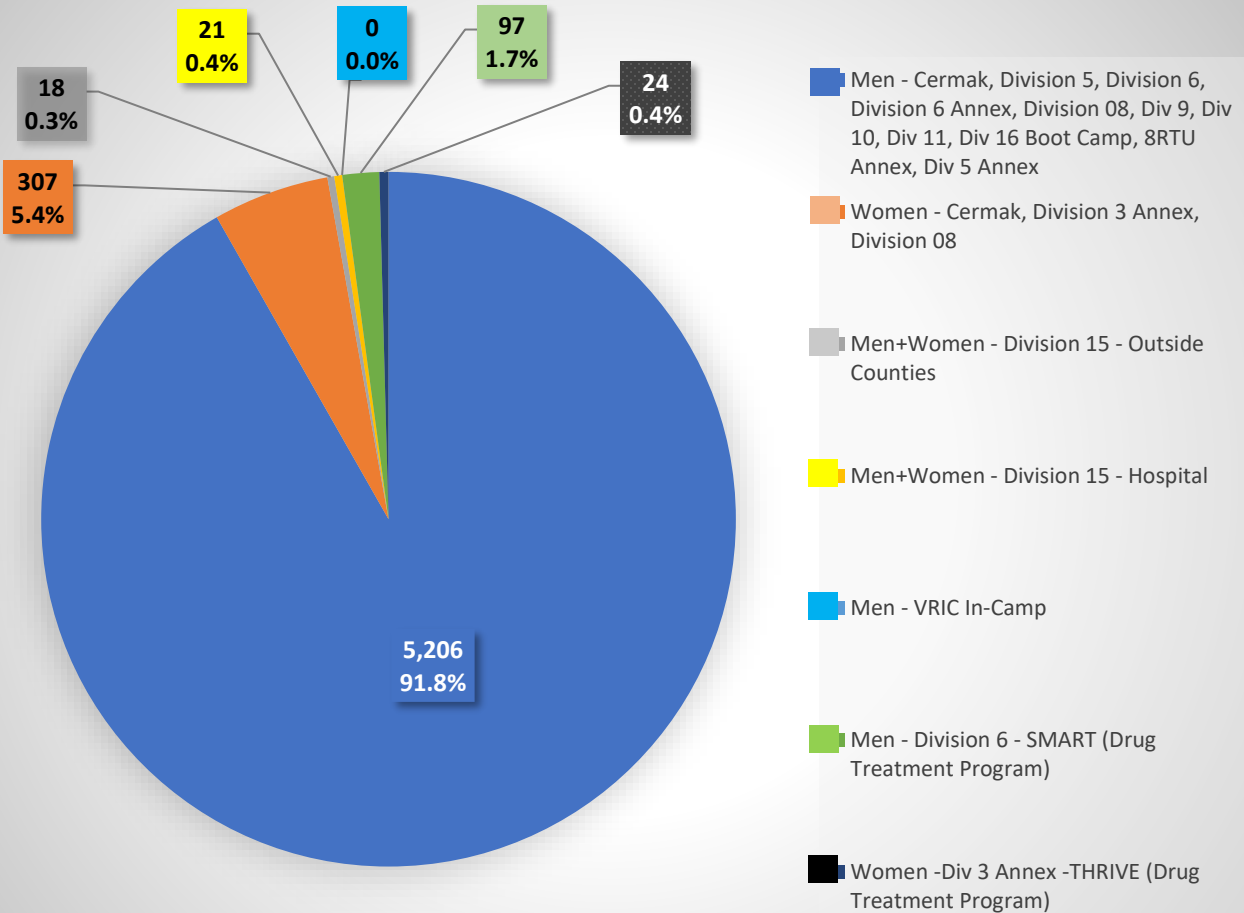

Sheriff's Daily Report

8/31/2022

Under the Custody of the Sheriff	
Total Male and Female	7,832
Jail Population	5,673
Community Corrections	2,159

Jail Population - Behind the Walls

Sheriff's Daily Report

8/31/2022

CCSO Population Demographics

In Confinement

Gender Distribution

Race Distribution

Age Distribution

Community Corrections

Gender Distribution

Race Distribution

Age Distribution