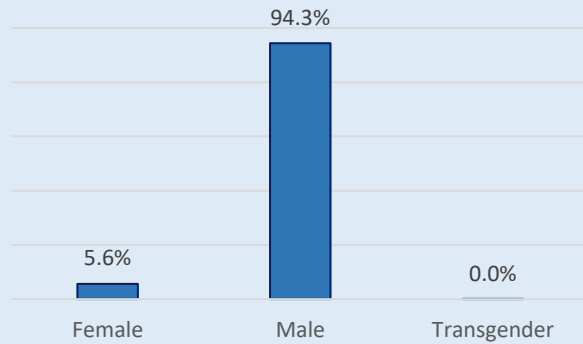

Sheriff's Daily Report

8/31/2022

Under the Custody of the Sheriff	
Total Male and Female	7,832
Jail Population	5,673
Community Corrections	2,159

Jail Population - Behind the Walls

Sheriff's Daily Report

8/31/2022

CCSO Population Demographics

In Confinement

Gender Distribution

Race Distribution

Age Distribution

Community Corrections

Gender Distribution

Race Distribution

Age Distribution