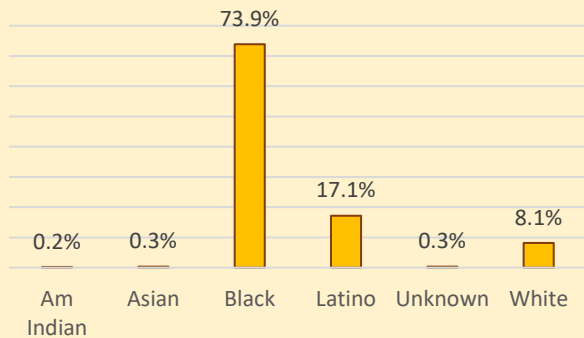

Sheriff's Daily Report

8/31/2022

Under the Custody of the Sheriff	
Total Male and Female	7,832
Jail Population	5,673
Community Corrections	2,159

Jail Population - Behind the Walls

Sheriff's Daily Report

8/31/2022

CCSO Population Demographics

In Confinement

Gender Distribution

Race Distribution

Age Distribution

Community Corrections

Gender Distribution

Race Distribution

Age Distribution